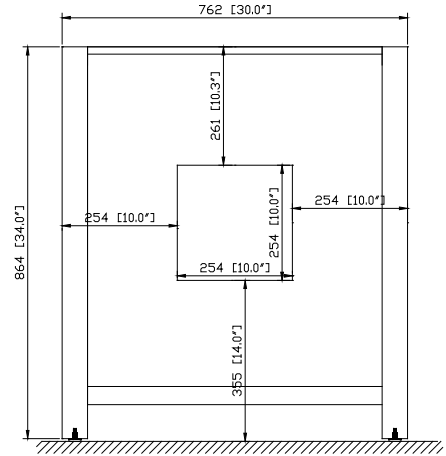

Avanity

MODERO-V30-CG

Features

- Solid poplar frame and birch veneer plywood
- 2 soft-close doors
- 1 soft-close drawer
- Brushed nickel finished hardware
- Adjustable height levelers
- Under counter application

Colors / Finishes

- Chilled Gray

Nominal Dimension

- 30W x 21D x 34H (inches)

Components

Mirror	MODERO-M28-CG	MODERO-MC28-CG	
Vanity Top	SUT31BK	SUT31CW	SUT31GB
	SUT31BK-R	SUT31CW-R	SUT31GB-R
Sink	CUM18WT	CUM18LN	CUM20WT-R
Linen Tower	MODERO-LT24-CG		

Product Diagrams

Front

Back

Side

Top

For customer support please call 866 522 5578 weekdays 9:00 to 6:00 PST