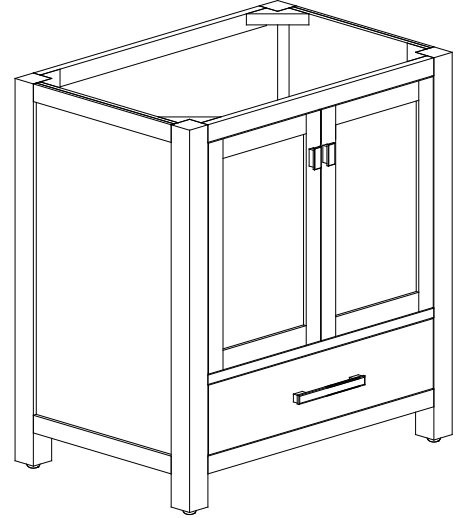

Avanity

MODERO-V30-CG

Features

- Solid poplar frame and birch veneer plywood
- 2 soft-close doors
- 1 soft-close drawer
- Brushed nickel finished hardware
- Adjustable height levelers
- Under counter application

Colors / Finishes

- Chilled Gray

Nominal Dimension

- 30W x 21D x 34H (inches)

Components

Mirror	MODERO-M28-CG	MODERO-MC28-CG	
Vanity Top	SUT31BK	SUT31CW	SUT31GB
	SUT31BK-R	SUT31CW-R	SUT31GB-R
Sink	CUM18WT	CUM18LN	CUM20WT-R
Linen Tower	MODERO-LT24-CG		