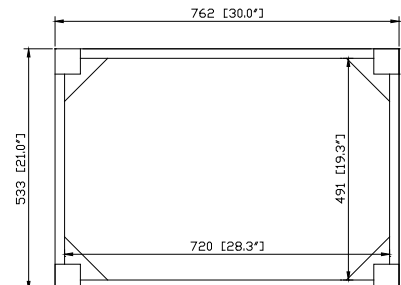

Colors / Finishes

- Chilled Gray

Nominal Dimension

- 30W x 21D x 34H (inches)

Components

Mirror	MODERO-M28-CG	MODERO-MC28-CG	
Vanity Top	SUT31BK	SUT31CW	SUT31GB
	SUT31BK-R	SUT31CW-R	SUT31GB-R
Sink	CUM18WT	CUM18LN	CUM20WT-R
Linen Tower	MODERO-LT24-CG		

Product Diagrams

Front

Back

Side

Top

For customer support please call 866 522 5578 weekdays 9:00 to 6:00 PST