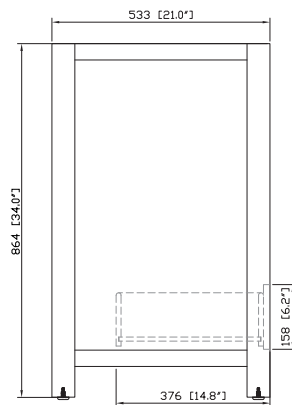

Colors / Finishes

- Chilled Gray

Nominal Dimension

- 30W x 21D x 34H (inches)

Components

Mirror	MODERO-M28-CG	MODERO-MC28-CG	
Vanity Top	SUT31BK	SUT31CW	SUT31GB
	SUT31BK-R	SUT31CW-R	SUT31GB-R
Sink	CUM18WT	CUM18LN	CUM20WT-R
Linen Tower	MODERO-LT24-CG		

Product Diagrams

Front

Back

Side

Top

For customer support please call 866 522 5578 weekdays 9:00 to 6:00 PST