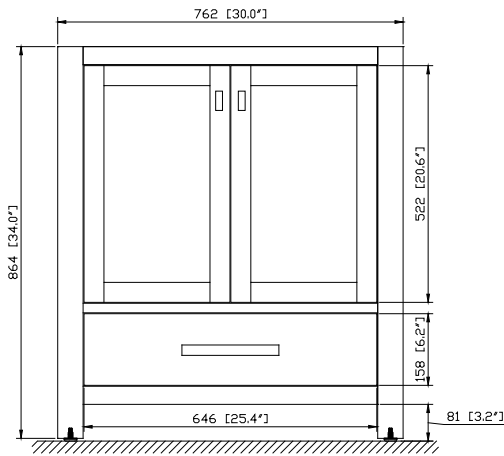

Product Diagrams

Front