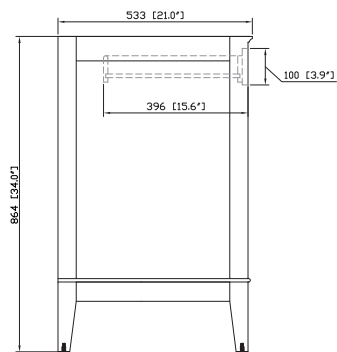

Avanity

MADISON-V48-TO/MADISON-V48-LE

Features

- Solid poplar frame and birch veneer plywood
- 4 soft-close doors
- 2 soft-close drawers
- 1 interior shelf
- Brushed nickel finished hardware (LE)
- Old bronze finished hardware (TO)
- Adjustable height levelers
- Under counter application

Colors / Finishes

- Tobacco
- Light Espresso

Nominal Dimension

- 48W x 21D x 34H (inches)

Components

Mirror	MADISON-M24-TO	MADISON-M28-TO	MADISON-M36-TO	MADISON-MC28-TO
	MADISON-M24-LE	MADISON-M28-LE	MADISON-M36-LE	MADISON-MC28-LE
Vanity Top	SUT49BK	SUT49CW	SUT49GB	
Sink	CUM18WT	CUM18LN		
Linen Tower	MADISON-LT24-TO	MADISON-LT24-LE		

Product Diagrams

Front

Side

Top

For customer support please call 626 404 7678 weekdays 9:00 to 6:00 PST