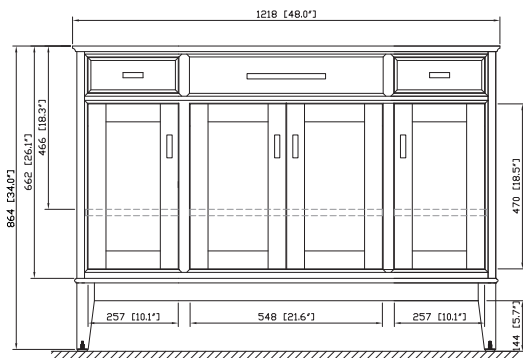

Product Diagrams

Front