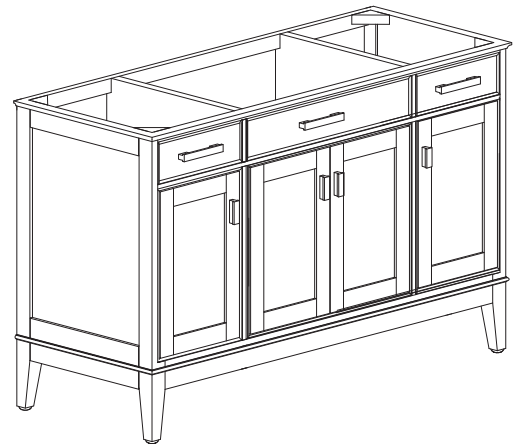

## Features

- Solid poplar frame and birch veneer plywood
- 4 soft-close doors
- 2 soft-close drawers
- 1 interior shelf
- Brushed nickel finished hardware (LE)
- Old bronze finished hardware (TO)
- Adjustable height levelers
- Under counter application

## Nominal Dimension

- 48W x 21D x 34H (inches)