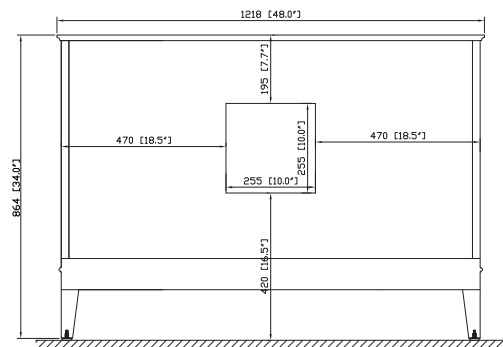

Avanity

MADISON-V48-TO/MADISON-V48-LE

Features

- Solid poplar frame and birch veneer plywood
- 4 soft-close doors
- 2 soft-close drawers
- 1 interior shelf
- Brushed nickel finished hardware (LE)
- Old bronze finished hardware (TO)
- Adjustable height levelers
- Under counter application

Colors / Finishes

- Tobacco
- Light Espresso

Nominal Dimension

- 48W x 21D x 34H (inches)

Components

Mirror	MADISON-M24-TO	MADISON-M28-TO	MADISON-M36-TO	MADISON-MC28-TO
	MADISON-M24-LE	MADISON-M28-LE	MADISON-M36-LE	MADISON-MC28-LE
Vanity Top	SUT49BK	SUT49CW	SUT49GB	
Sink	CUM18WT	CUM18LN		
Linen Tower	MADISON-LT24-TO	MADISON-LT24-LE		

Product Diagrams

Front

Back

Side

Top

For customer support please call 626 404 7678 weekdays 9:00 to 6:00 PST