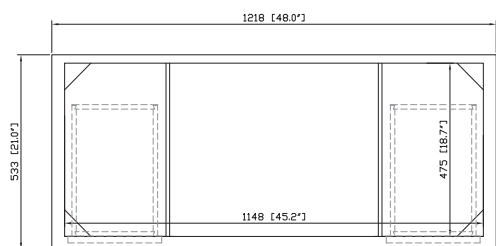

Top

For customer support please call 626 404 7678 weekdays 9:00 to 6:00 PST