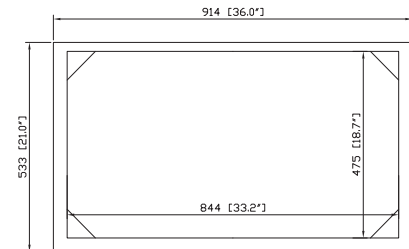

## Nominal Dimension

- 36W x 21D x 34H (inches)

## Product Diagrams

Front

Back

Side

Top

For customer support please call 626 404 7678 weekdays 9:00 to 6:00 PST