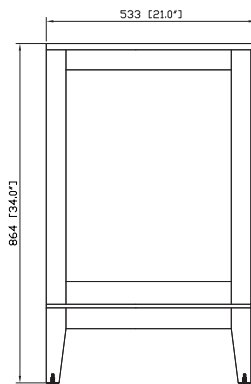

Avanity

MADISON-V36-TO/MADISON-V36-LE

Features

- Solid poplar frame and birch veneer plywood
- 2 soft-close doors
- 1 interior shelf
- Brushed nickel finished hardware (LE)
- Old bronze finished hardware (TO)
- Adjustable height levelers
- Under counter application

Colors / Finishes

- Tobacco
- Light Espresso

Nominal Dimension

- 36W x 21D x 34H (inches)

Components

Mirror	MADISON-M24-TO	MADISON-M28-TO	MADISON-M36-TO	MADISON-MC28-TO
	MADISON-M24-LE	MADISON-M28-LE	MADISON-M36-LE	MADISON-MC28-LE
Vanity Top	SUT37BK	SUT37CW	SUT37GB	
Sink	CUM18WT	CUM18LN		
Linen Tower	MADISON-LT24-TO	MADISON-LT24-LE		

Product Diagrams

Side

Top

For customer support please call 626 404 7678 weekdays 9:00 to 6:00 PST