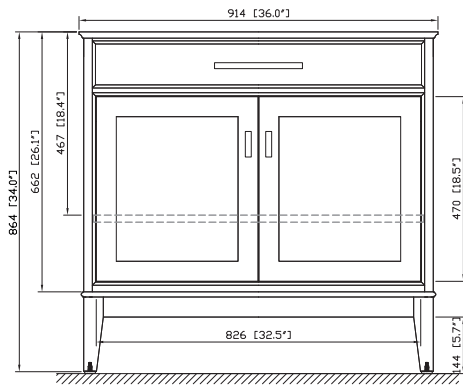

Product Diagrams

Front