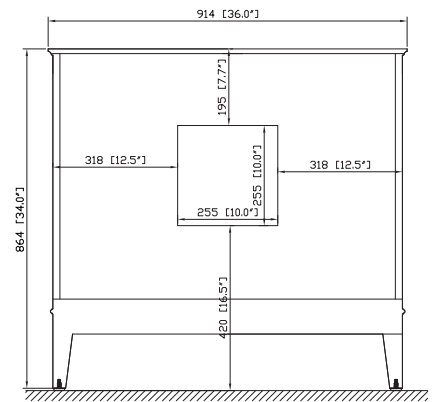

Avanity

MADISON-V36-TO/MADISON-V36-LE

Features

- Solid poplar frame and birch veneer plywood
- 2 soft-close doors
- 1 interior shelf
- Brushed nickel finished hardware (LE)
- Old bronze finished hardware (TO)
- Adjustable height levelers
- Under counter application

Colors / Finishes

- Tobacco
- Light Espresso

Nominal Dimension

- 36W x 21D x 34H (inches)

Components

Mirror	MADISON-M24-TO	MADISON-M28-TO	MADISON-M36-TO	MADISON-MC28-TO
	MADISON-M24-LE	MADISON-M28-LE	MADISON-M36-LE	MADISON-MC28-LE
Vanity Top	SUT37BK	SUT37CW	SUT37GB	
Sink	CUM18WT	CUM18LN		
Linen Tower	MADISON-LT24-TO	MADISON-LT24-LE		

Product Diagrams

Back

Side

Top

For customer support please call 626 404 7678 weekdays 9:00 to 6:00 PST