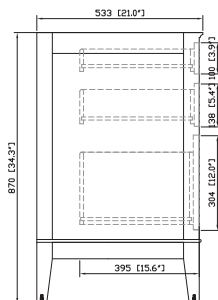

Colors / Finishes

- Tobacco
- Light Espresso

Nominal Dimension

- 72W x 21D x 34H (inches)

Components

Mirror	MADISON-M24-TO	MADISON-M28-TO	MADISON-M36-TO	MADISON-MC28-TO
	MADISON-M24-LE	MADISON-M28-LE	MADISON-M36-LE	MADISON-MC28-LE
Vanity Top	SUT73BK	SUT73CW	SUT73GB	
Sink	CUM18WT	CUM18LN		
Linen Tower	MADISON-LT24-TO	MADISON-LT24-LE		

Product Diagrams

Front

Back

Side

Top

For customer support please call 626 404 7678 weekdays 9:00 to 6:00 PST

SUT73BK / SUT73CW / SUT73GB

Features

Colors / Finishes

- BK - Black
- CW - Carrera White
- GB - Galala Beige

Nominal Dimension

- 73W x 22D x 0.75H inches
- 1854 x 560 x 18 mm

Components

Drain	CUM18WT	CUM18LN
Vanity	MADISON-V72-LE	MADISON-V72-TO

- WT - White
- LN - Linen

Nominal Dimension

- 18W x 15D x 7.7H inches
- 458 x 381 x 196 mm

Components

Drain	VC-DRAIN-CP	VC-DRAIN-BN					
Vanity Top	SUT25BK	SUT25CW	SUT25GB	SUT31BK	SUT31CW	SUT31GB	SUT37BK
	SUT37GB	SUT49BK	SUT49CW	SUT49GB	SUT37CW	SUT61BK	SUT61CW
	SUT61GB	SUT73BK	SUT73CW	SUT73GB			