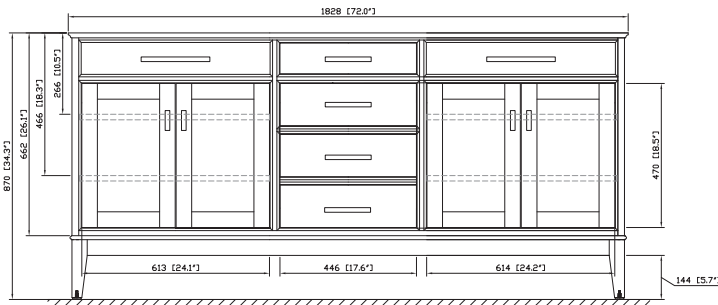

Product Diagrams

Front