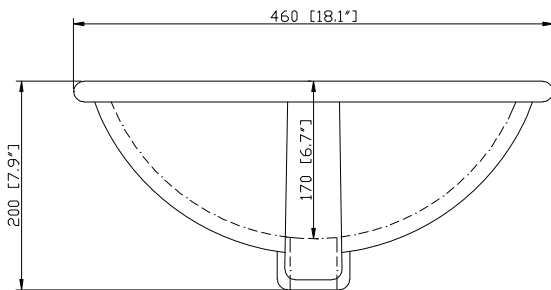

Colors / Finishes

- Tobacco
- Light Espresso

Nominal Dimension

- 72W x 21D x 34H (inches)

Components

Mirror	MADISON-M24-TO	MADISON-M28-TO	MADISON-M36-TO	MADISON-MC28-TO
	MADISON-M24-LE	MADISON-M28-LE	MADISON-M36-LE	MADISON-MC28-LE
Vanity Top	SUT73BK	SUT73CW	SUT73GB	
Sink	CUM18WT	CUM18LN		
Linen Tower	MADISON-LT24-TO	MADISON-LT24-LE		

Colors / Finishes

- BK - Black
- CW - Carrera White
- GB - Galala Beige

Nominal Dimension

- 73W x 22D x 0.75H inches
- 1854 x 560 x 18 mm

Components

Drain	CUM18WT	CUM18LN
Vanity	MADISON-V72-LE	MADISON-V72-TO

- WT - White
- LN - Linen

Nominal Dimension

- 18W x 15D x 7.7H inches
- 458 x 381 x 196 mm

Components

Drain	VC-DRAIN-CP	VC-DRAIN-BN					
Vanity Top	SUT25BK	SUT25CW	SUT25GB	SUT31BK	SUT31CW	SUT31GB	SUT37BK
	SUT37GB	SUT49BK	SUT49CW	SUT49GB	SUT37CW	SUT61BK	SUT61CW
	SUT61GB	SUT73BK	SUT73CW	SUT73GB			

Product Diagrams

Front

Side