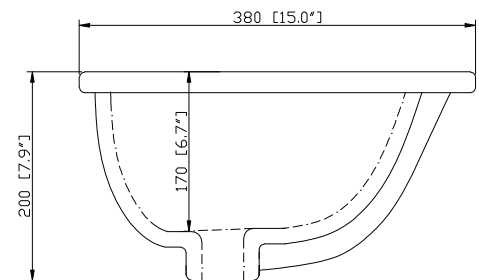

Colors / Finishes

- BK - Black
- CW - Carrera White
- GB - Galala Beige

Nominal Dimension

- 73W x 22D x 0.75H inches
- 1854 x 560 x 18 mm

Components

Drain	CUM18WT	CUM18LN
Vanity	MADISON-V72-LE	MADISON-V72-TO

- WT - White
- LN - Linen

Nominal Dimension

- 18W x 15D x 7.7H inches
- 458 x 381 x 196 mm

Components

Drain	VC-DRAIN-CP	VC-DRAIN-BN					
Vanity Top	SUT25BK	SUT25CW	SUT25GB	SUT31BK	SUT31CW	SUT31GB	SUT37BK
	SUT37GB	SUT49BK	SUT49CW	SUT49GB	SUT37CW	SUT61BK	SUT61CW
	SUT61GB	SUT73BK	SUT73CW	SUT73GB			

Product Diagrams

Front

Side