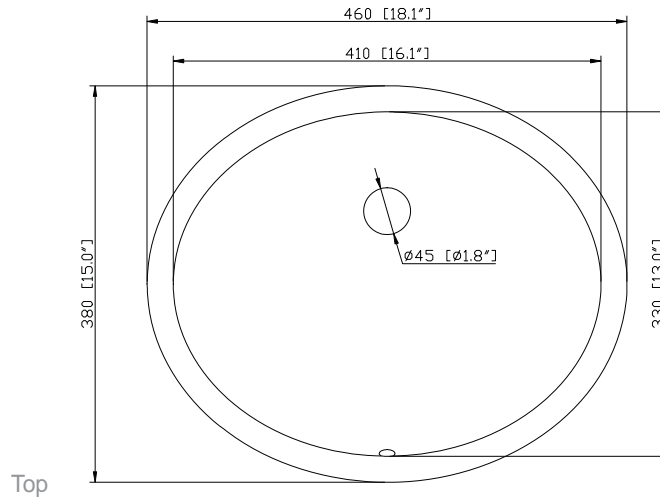

Colors / Finishes

- Tobacco
- Light Espresso

Nominal Dimension

- 72W x 21D x 34H (inches)

Components

Mirror	MADISON-M24-TO	MADISON-M28-TO	MADISON-M36-TO	MADISON-MC28-TO
	MADISON-M24-LE	MADISON-M28-LE	MADISON-M36-LE	MADISON-MC28-LE
Vanity Top	SUT73BK	SUT73CW	SUT73GB	
Sink	CUM18WT	CUM18LN		
Linen Tower	MADISON-LT24-TO	MADISON-LT24-LE		

Colors / Finishes

- BK - Black
- CW - Carrera White
- GB - Galala Beige

Nominal Dimension

- 73W x 22D x 0.75H inches
- 1854 x 560 x 18 mm

Components

Drain	CUM18WT	CUM18LN
Vanity	MADISON-V72-LE	MADISON-V72-TO

- WT - White
- LN - Linen

Nominal Dimension

- 18W x 15D x 7.7H inches
- 458 x 381 x 196 mm

Components

Drain	VC-DRAIN-CP	VC-DRAIN-BN					
Vanity Top	SUT25BK	SUT25CW	SUT25GB	SUT31BK	SUT31CW	SUT31GB	SUT37BK
	SUT37GB	SUT49BK	SUT49CW	SUT49GB	SUT37CW	SUT61BK	SUT61CW
	SUT61GB	SUT73BK	SUT73CW	SUT73GB			

Product Diagrams

Front

Side