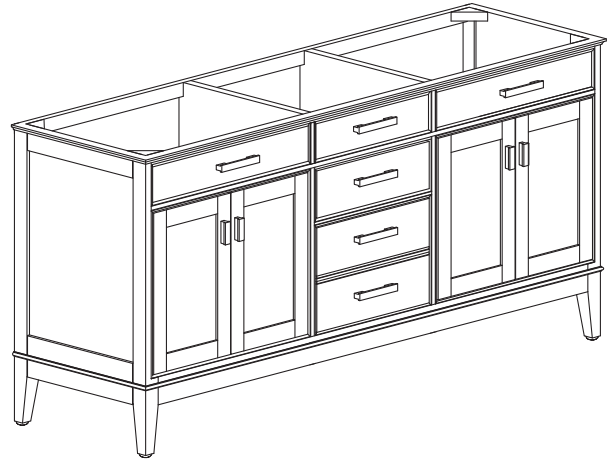

Avanity

MADISON-V72-TO/MADISON-V72-LE

Features

- Solid birch frame and plywood
- 4 soft-close doors
- 3 soft-close drawers
- 2 interior shelves
- Brushed nickel finished hardware (LE)
- Old bronze finished hardware (TO)
- Vanity accomodates dual undermount sinks
- Adjustable height levelers
- Under counter application

Colors / Finishes

- Tobacco
- Light Espresso

Nominal Dimension

- 72W x 21D x 34H (inches)

Components

Mirror	MADISON-M24-TO	MADISON-M28-TO	MADISON-M36-TO	MADISON-MC28-TO
	MADISON-M24-LE	MADISON-M28-LE	MADISON-M36-LE	MADISON-MC28-LE
Vanity Top	SUT73BK	SUT73CW	SUT73GB	
Sink	CUM18WT	CUM18LN		
Linen Tower	MADISON-LT24-TO	MADISON-LT24-LE		

- WT - White
- LN - Linen

Nominal Dimension

- 18W x 15D x 7.7H inches
- 458 x 381 x 196 mm

Components

Drain	VC-DRAIN-CP	VC-DRAIN-BN					
Vanity Top	SUT25BK	SUT25CW	SUT25GB	SUT31BK	SUT31CW	SUT31GB	SUT37BK
	SUT37GB	SUT49BK	SUT49CW	SUT49GB	SUT37CW	SUT61BK	SUT61CW
	SUT61GB	SUT73BK	SUT73CW	SUT73GB			