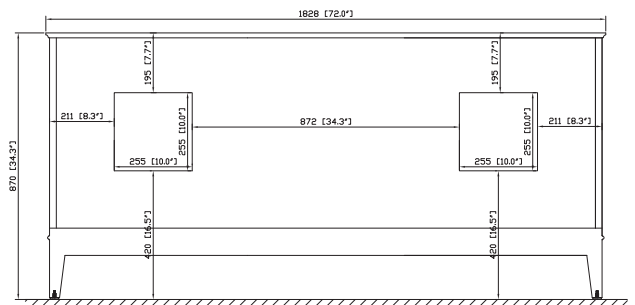

Avanity

MADISON-V72-TO/MADISON-V72-LE

Features

- Solid birch frame and plywood
- 4 soft-close doors
- 3 soft-close drawers
- 2 interior shelves
- Brushed nickel finished hardware (LE)
- Old bronze finished hardware (TO)
- Vanity accomodates dual undermount sinks
- Adjustable height levelers
- Under counter application

Colors / Finishes

- Tobacco
- Light Espresso

Nominal Dimension

- 72W x 21D x 34H (inches)

Components

Mirror	MADISON-M24-TO	MADISON-M28-TO	MADISON-M36-TO	MADISON-MC28-TO
	MADISON-M24-LE	MADISON-M28-LE	MADISON-M36-LE	MADISON-MC28-LE
Vanity Top	SUT73BK	SUT73CW	SUT73GB	
Sink	CUM18WT	CUM18LN		
Linen Tower	MADISON-LT24-TO	MADISON-LT24-LE		

Product Diagrams

Back

Side

Top

For customer support please call 626 404 7678 weekdays 9:00 to 6:00 PST