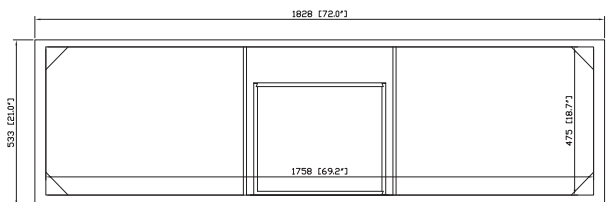

Top

For customer support please call 626 404 7678 weekdays 9:00 to 6:00 PST