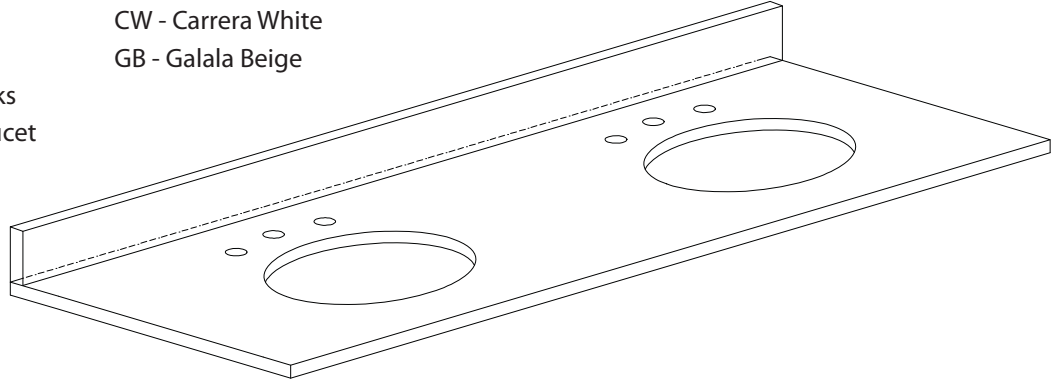

Avanity

SUT61BK / SUT61CW / SUT61GB

Features

- BK - Natural black granite
- CW - Natural Carrera White marble
- GB - Natural Galala Beige marble
- Top cutout for dual undermount sinks
- Top pre-drilled for 8" widespread faucet
- 4" backsplash included

Colors / Finishes

- BK - Black
- CW - Carrera White
- GB - Galala Beige