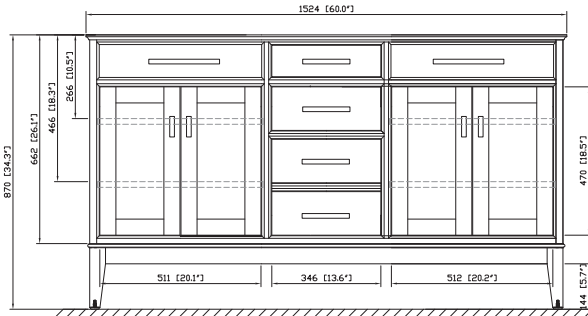

Product Diagrams

Front