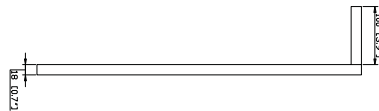

Avanity

SUT61BK / SUT61CW / SUT61GB

Features

- BK - Natural black granite
- CW - Natural Carrera White marble
- GB - Natural Galala Beige marble
- Top cutout for dual undermount sinks
- Top pre-drilled for 8" widespread faucet
- 4" backsplash included

Colors / Finishes

- BK - Black
- CW - Carrera White
- GB - Galala Beige

Nominal Dimension

- 61W x 22D x 0.75H inches
- 1550 x 560 x 18 mm

Components

Drain	CUM18WT	CUM18LN	
Vanity	MERLOT-V60-ES	MADISON-V60-LE	MADISON-V60-TO

Product Diagrams

Side