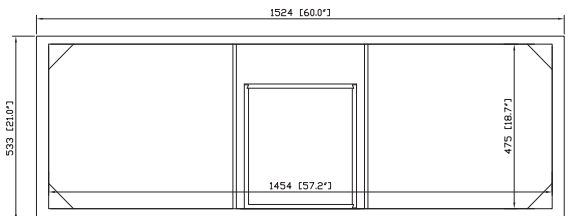

Top

For customer support please call 626 404 7678 weekdays 9:00 to 6:00 PST