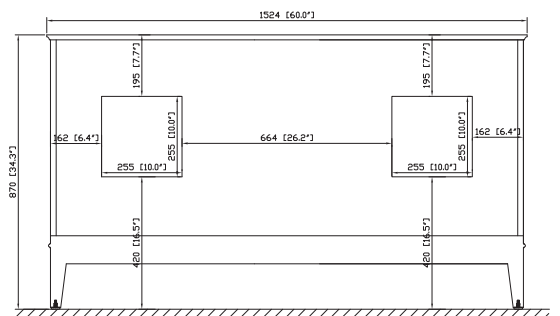

Avanity

MADISON-V60-TO/MADISON-V60-LE

Features

- Solid birch frame and plywood
- 4 soft-close doors
- 3 soft-close drawers
- 2 interior shelves
- Brushed nickel finished hardware (LE)
- Old bronze finished hardware (TO)
- Vanity accomodates dual undermount sinks
- Adjustable height levelers
- Under counter application

Colors / Finishes

- Tobacco
- Light Espresso

Nominal Dimension

- 60W x 21D x 34H (inches)

Components

Mirror	MADISON-M24-TO	MADISON-M28-TO	MADISON-M36-TO	MADISON-MC28-TO
	MADISON-M24-LE	MADISON-M28-LE	MADISON-M36-LE	MADISON-MC28-LE
Vanity Top	SUT61BK	SUT61CW	SUT61GB	
Sink	CUM18WT	CUM18LN		
Linen Tower	MADISON-LT24-TO	MADISON-LT24-LE		

Product Diagrams

Back

Side

Top

For customer support please call 626 404 7678 weekdays 9:00 to 6:00 PST