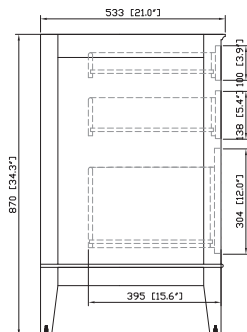

Avanity

MADISON-V60-TO/MADISON-V60-LE

Features

- Solid birch frame and plywood
- 4 soft-close doors
- 3 soft-close drawers
- 2 interior shelves
- Brushed nickel finished hardware (LE)
- Old bronze finished hardware (TO)
- Vanity accomodates dual undermount sinks
- Adjustable height levelers
- Under counter application

Colors / Finishes

- Tobacco
- Light Espresso

Nominal Dimension

- 60W x 21D x 34H (inches)

Components

Mirror	MADISON-M24-TO	MADISON-M28-TO	MADISON-M36-TO	MADISON-MC28-TO
	MADISON-M24-LE	MADISON-M28-LE	MADISON-M36-LE	MADISON-MC28-LE
Vanity Top	SUT61BK	SUT61CW	SUT61GB	
Sink	CUM18WT	CUM18LN		
Linen Tower	MADISON-LT24-TO	MADISON-LT24-LE		

Product Diagrams

Side

Top

For customer support please call 626 404 7678 weekdays 9:00 to 6:00 PST