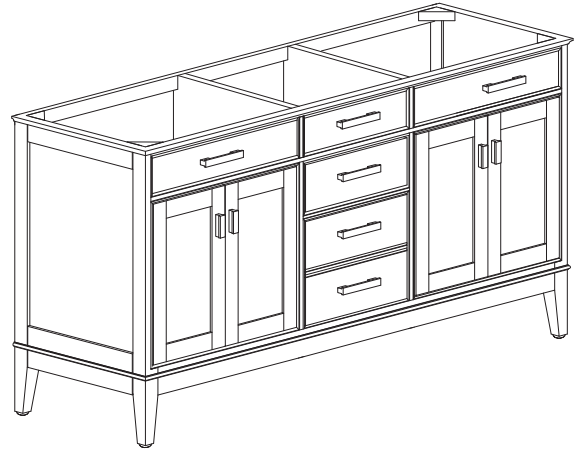

## Features

- Solid birch frame and plywood
- 4 soft-close doors
- 3 soft-close drawers
- 2 interior shelves
- Brushed nickel finished hardware (LE)
- Old bronze finished hardware (TO)
- Vanity accomodates dual undermount sinks
- Adjustable height levelers
- Under counter application

## Nominal Dimension

- 60W x 21D x 34H (inches)