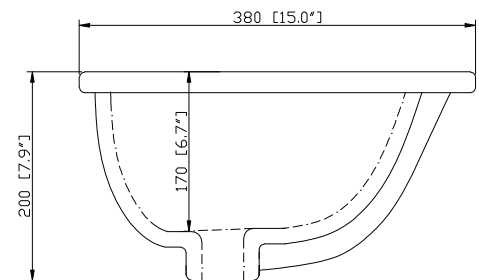

Colors / Finishes

- Tobacco
- Light Espresso

Nominal Dimension

- 48W x 21D x 34H (inches)

Components

Mirror	MADISON-M24-TO	MADISON-M28-TO	MADISON-M36-TO	MADISON-MC28-TO
	MADISON-M24-LE	MADISON-M28-LE	MADISON-M36-LE	MADISON-MC28-LE
Vanity Top	SUT49BK	SUT49CW	SUT49GB	
Sink	CUM18WT	CUM18LN		
Linen Tower	MADISON-LT24-TO	MADISON-LT24-LE		

Colors / Finishes

- BK - Black
- CW - Carrera White
- GB - Galala Beige

Nominal Dimension

- 49W x 22D x 0.75H inches
- 1244 x 560 x 18 mm

Components

Drain	CUM18WT	CUM18LN	
Vanity	LEXINGTON-V48-LE	LOFT-V48-DW	MERLOT-V48-ES
	MADISON-V48-LE	MADISON-V48-TO	MODERO-V48-ES

- WT - White
- LN - Linen

Nominal Dimension

- 18W x 15D x 7.7H inches
- 458 x 381 x 196 mm

Components

Drain	VC-DRAIN-CP	VC-DRAIN-BN					
Vanity Top	SUT25BK	SUT25CW	SUT25GB	SUT31BK	SUT31CW	SUT31GB	SUT37BK
	SUT37GB	SUT49BK	SUT49CW	SUT49GB	SUT37CW	SUT61BK	SUT61CW
	SUT61GB	SUT73BK	SUT73CW	SUT73GB			

Product Diagrams

Front

Side