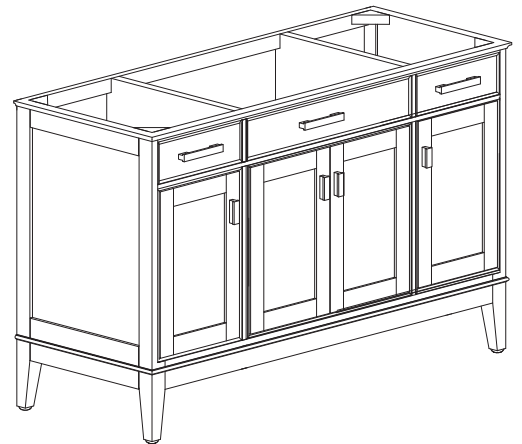

Avanity

MADISON-V48-TO/MADISON-V48-LE

Features

- Solid birch frame and plywood
- 2 soft-close doors
- 2 soft-close drawers
- 1 interior shelf
- Brushed nickel finished hardware (LE)
- Old bronze finished hardware (TO)
- Adjustable height levelers
- Under counter application

Colors / Finishes

- Tobacco
- Light Espresso

Nominal Dimension

- 48W x 21D x 34H (inches)

Components

Mirror	MADISON-M24-TO	MADISON-M28-TO	MADISON-M36-TO	MADISON-MC28-TO
	MADISON-M24-LE	MADISON-M28-LE	MADISON-M36-LE	MADISON-MC28-LE
Vanity Top	SUT49BK	SUT49CW	SUT49GB	
Sink	CUM18WT	CUM18LN		
Linen Tower	MADISON-LT24-TO	MADISON-LT24-LE		

- BK - Natural black granite
- CW - Natural Carrera White marble
- GB - Natural Galala Beige marble
- Top cutout for single undermount sink
- Top pre-drilled for 8" widespread faucet
- 4" backsplash included

- WT - White
- LN - Linen

Nominal Dimension

- 18W x 15D x 7.7H inches
- 458 x 381 x 196 mm

Components

Drain	VC-DRAIN-CP	VC-DRAIN-BN					
Vanity Top	SUT25BK	SUT25CW	SUT25GB	SUT31BK	SUT31CW	SUT31GB	SUT37BK
	SUT37GB	SUT49BK	SUT49CW	SUT49GB	SUT37CW	SUT61BK	SUT61CW
	SUT61GB	SUT73BK	SUT73CW	SUT73GB			