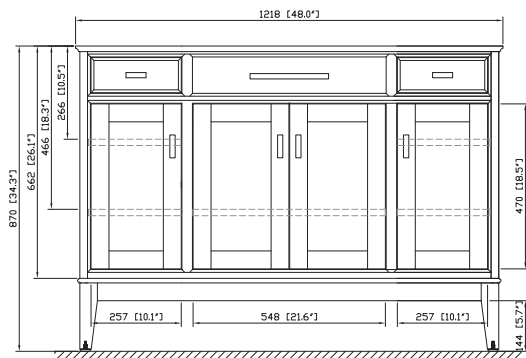

Product Diagrams

Front