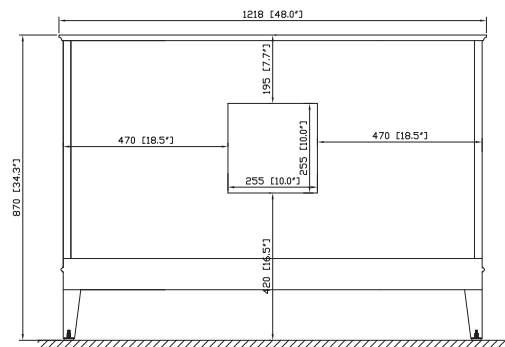

Avanity

MADISON-V48-TO/MADISON-V48-LE

Features

- Solid birch frame and plywood
- 2 soft-close doors
- 2 soft-close drawers
- 1 interior shelf
- Brushed nickel finished hardware (LE)
- Old bronze finished hardware (TO)
- Adjustable height levelers
- Under counter application

Colors / Finishes

- Tobacco
- Light Espresso

Nominal Dimension

- 48W x 21D x 34H (inches)

Components

Mirror	MADISON-M24-TO	MADISON-M28-TO	MADISON-M36-TO	MADISON-MC28-TO
	MADISON-M24-LE	MADISON-M28-LE	MADISON-M36-LE	MADISON-MC28-LE
Vanity Top	SUT49BK	SUT49CW	SUT49GB	
Sink	CUM18WT	CUM18LN		
Linen Tower	MADISON-LT24-TO	MADISON-LT24-LE		

Product Diagrams

Front

Back

Side

Top

For customer support please call 626 404 7678 weekdays 9:00 to 6:00 PST