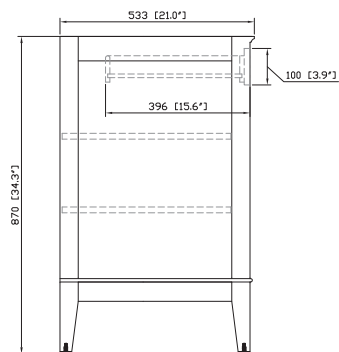

Avanity

MADISON-V48-TO/MADISON-V48-LE

Features

- Solid birch frame and plywood
- 2 soft-close doors
- 2 soft-close drawers
- 1 interior shelf
- Brushed nickel finished hardware (LE)
- Old bronze finished hardware (TO)
- Adjustable height levelers
- Under counter application

Colors / Finishes

- Tobacco
- Light Espresso

Nominal Dimension

- 48W x 21D x 34H (inches)

Components

Mirror	MADISON-M24-TO	MADISON-M28-TO	MADISON-M36-TO	MADISON-MC28-TO
	MADISON-M24-LE	MADISON-M28-LE	MADISON-M36-LE	MADISON-MC28-LE
Vanity Top	SUT49BK	SUT49CW	SUT49GB	
Sink	CUM18WT	CUM18LN		
Linen Tower	MADISON-LT24-TO	MADISON-LT24-LE		

Product Diagrams

Front

Side

Top

For customer support please call 626 404 7678 weekdays 9:00 to 6:00 PST