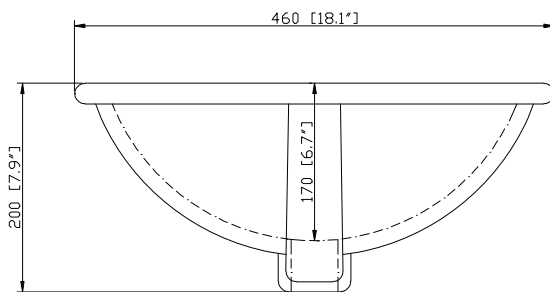

Colors / Finishes

- Tobacco
- Light Espresso

Nominal Dimension

- 48W x 21D x 34H (inches)

Components

Mirror	MADISON-M24-TO	MADISON-M28-TO	MADISON-M36-TO	MADISON-MC28-TO
	MADISON-M24-LE	MADISON-M28-LE	MADISON-M36-LE	MADISON-MC28-LE
Vanity Top	SUT49BK	SUT49CW	SUT49GB	
Sink	CUM18WT	CUM18LN		
Linen Tower	MADISON-LT24-TO	MADISON-LT24-LE		

Colors / Finishes

- BK - Black
- CW - Carrera White
- GB - Galala Beige

Nominal Dimension

- 49W x 22D x 0.75H inches
- 1244 x 560 x 18 mm

Components

Drain	CUM18WT	CUM18LN	
Vanity	LEXINGTON-V48-LE	LOFT-V48-DW	MERLOT-V48-ES
	MADISON-V48-LE	MADISON-V48-TO	MODERO-V48-ES

- WT - White
- LN - Linen

Nominal Dimension

- 18W x 15D x 7.7H inches
- 458 x 381 x 196 mm

Components

Drain	VC-DRAIN-CP	VC-DRAIN-BN					
Vanity Top	SUT25BK	SUT25CW	SUT25GB	SUT31BK	SUT31CW	SUT31GB	SUT37BK
	SUT37GB	SUT49BK	SUT49CW	SUT49GB	SUT37CW	SUT61BK	SUT61CW
	SUT61GB	SUT73BK	SUT73CW	SUT73GB			

Product Diagrams

Front

Side