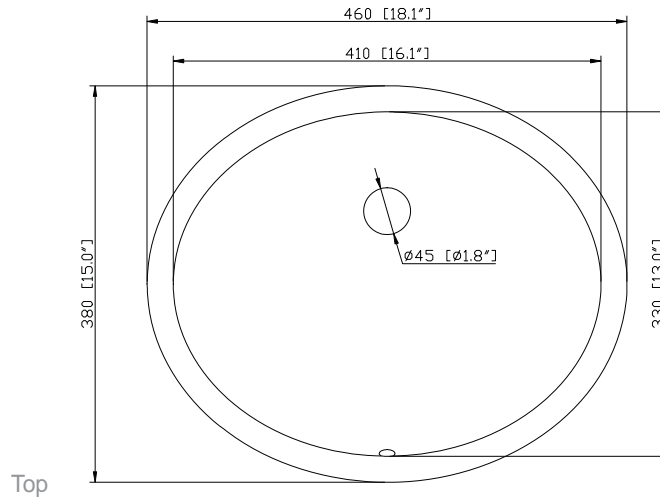

Colors / Finishes

- Tobacco
- Light Espresso

Nominal Dimension

- 48W x 21D x 34H (inches)

Components

Mirror	MADISON-M24-TO	MADISON-M28-TO	MADISON-M36-TO	MADISON-MC28-TO
	MADISON-M24-LE	MADISON-M28-LE	MADISON-M36-LE	MADISON-MC28-LE
Vanity Top	SUT49BK	SUT49CW	SUT49GB	
Sink	CUM18WT	CUM18LN		
Linen Tower	MADISON-LT24-TO	MADISON-LT24-LE		

Colors / Finishes

- BK - Black
- CW - Carrera White
- GB - Galala Beige

Nominal Dimension

- 49W x 22D x 0.75H inches
- 1244 x 560 x 18 mm

Components

Drain	CUM18WT	CUM18LN	
Vanity	LEXINGTON-V48-LE	LOFT-V48-DW	MERLOT-V48-ES
	MADISON-V48-LE	MADISON-V48-TO	MODERO-V48-ES

- WT - White
- LN - Linen

Nominal Dimension

- 18W x 15D x 7.7H inches
- 458 x 381 x 196 mm

Components

Drain	VC-DRAIN-CP	VC-DRAIN-BN					
Vanity Top	SUT25BK	SUT25CW	SUT25GB	SUT31BK	SUT31CW	SUT31GB	SUT37BK
	SUT37GB	SUT49BK	SUT49CW	SUT49GB	SUT37CW	SUT61BK	SUT61CW
	SUT61GB	SUT73BK	SUT73CW	SUT73GB			

Product Diagrams

Front

Side