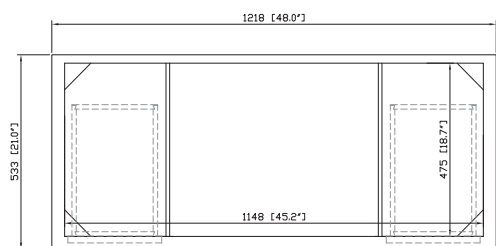

Top

For customer support please call 626 404 7678 weekdays 9:00 to 6:00 PST