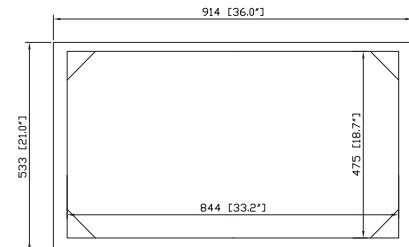

Top

For customer support please call 626 404 7678 weekdays 9:00 to 6:00 PST