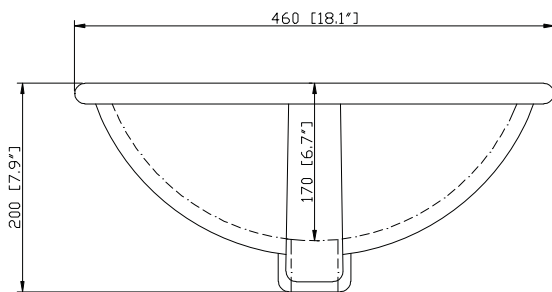

Product Diagrams

Front