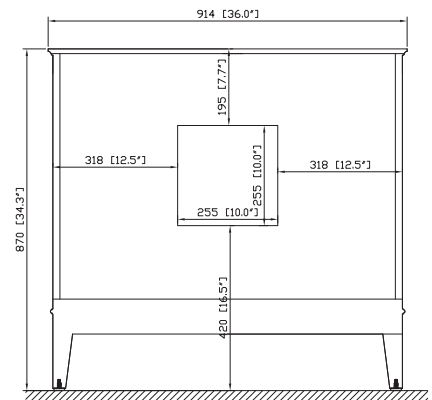

Avanity

MADISON-V36-TO/MADISON-V36-LE

Features

- Solid birch frame and plywood
- 2 soft-close doors
- 1 interior shelf
- Brushed nickel finished hardware (LE)
- Old bronze finished hardware (TO)
- Adjustable height levelers
- Under counter application

Colors / Finishes

- Tobacco
- Light Espresso

Nominal Dimension

- 36W x 16D x 71H (inches)

Components

Mirror	MADISON-M24-TO	MADISON-M28-TO	MADISON-M36-TO	MADISON-MC28-TO
	MADISON-M24-LE	MADISON-M28-LE	MADISON-M36-LE	MADISON-MC28-LE
Vanity Top	SUT37BK	SUT37CW	SUT37GB	
Sink	CUM18WT	CUM18LN		
Linen Tower	MADISON-LT24-TO	MADISON-LT24-LE		

Product Diagrams

Back

Side

Top

For customer support please call 626 404 7678 weekdays 9:00 to 6:00 PST