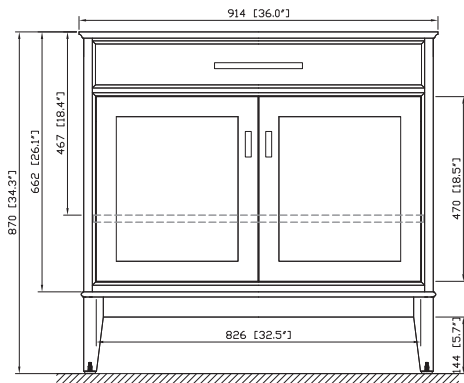

Product Diagrams

Front