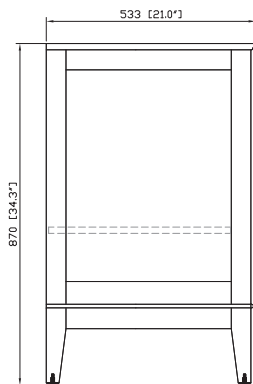

Avanity

MADISON-V36-TO/MADISON-V36-LE

Features

- Solid birch frame and plywood
- 2 soft-close doors
- 1 interior shelf
- Brushed nickel finished hardware (LE)
- Old bronze finished hardware (TO)
- Adjustable height levelers
- Under counter application

Colors / Finishes

- Tobacco
- Light Espresso

Nominal Dimension

- 36W x 16D x 71H (inches)

Components

Mirror	MADISON-M24-TO	MADISON-M28-TO	MADISON-M36-TO	MADISON-MC28-TO
	MADISON-M24-LE	MADISON-M28-LE	MADISON-M36-LE	MADISON-MC28-LE
Vanity Top	SUT37BK	SUT37CW	SUT37GB	
Sink	CUM18WT	CUM18LN		
Linen Tower	MADISON-LT24-TO	MADISON-LT24-LE		

Product Diagrams

Side

Top

For customer support please call 626 404 7678 weekdays 9:00 to 6:00 PST