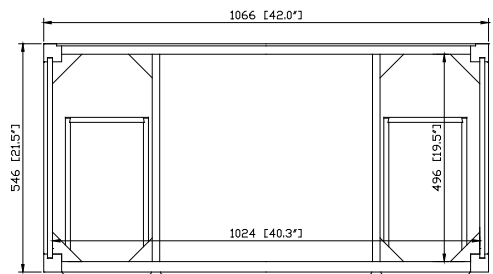

Top

For customer support please call 866 522 5578 weekdays 9:00 to 6:00 PST