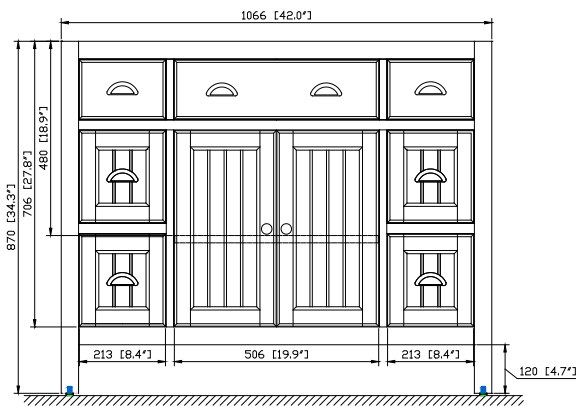

Avanity

HAMILTON-V42-FW

Features

- Solid poplar frame and MDF
- 2 soft-close doors
- 6 soft-close drawers
- Brushed nickel finished hardware
- Adjustable height levelers
- Under counter application

Colors / Finishes

- French White

Nominal Dimension

- 42W x 21.5D x 34.3H (inches)

Components

Mirror	HAMILTON-M24-FW		
Vanity Top	SUT43BK	SUT43GB	SUT43CW
Sink	CUM18 WT	CUM18LN	
Linen Tower	HAMILTON-LT22-FW		

Product Diagrams

Nominal Dimension

- 43W x 22D x 1H inches
- 1092 x 560 x 25 mm

Colors / Finishes

- BK - Black
- CW - Carrera White
- GB - Galala Beige

Components

Sink	CUM18WT	CUM18LN
Vanity	HAMILTON-V42-AW	

Product Diagrams

Nominal Dimension

- 18.1W x 15D x 7.9H inches
- 458 x 380 x 200 mm

Components

Drain	VC-DRAIN-CP	VC-DRAIN-BN					
Vanity Top	SUT25BK	SUT25CW	SUT25GB	SUT31BK	SUT31CW	SUT31GB	SUT37BK
	SUT37GB	SUT49BK	SUT49CW	SUT49GB	SUT37CW	SUT61BK	SUT61CW
	SUT61GB	SUT73BK	SUT73CW	SUT73GB			