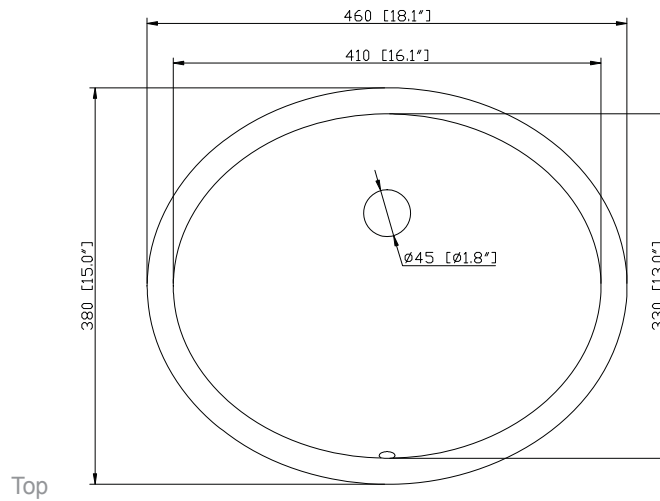

- French White

Nominal Dimension

- 42W x 21.5D x 34.3H (inches)

Components

Mirror	HAMILTON-M24-FW		
Vanity Top	SUT43BK	SUT43GB	SUT43CW
Sink	CUM18 WT	CUM18LN	
Linen Tower	HAMILTON-LT22-FW		

Product Diagrams

Nominal Dimension

- 43W x 22D x 1H inches
- 1092 x 560 x 25 mm

Colors / Finishes

- BK - Black
- CW - Carrera White
- GB - Galala Beige

Components

Sink	CUM18WT	CUM18LN
Vanity	HAMILTON-V42-AW	

Product Diagrams

Nominal Dimension

- 18.1W x 15D x 7.9H inches
- 458 x 380 x 200 mm

Components

Drain	VC-DRAIN-CP	VC-DRAIN-BN					
Vanity Top	SUT25BK	SUT25CW	SUT25GB	SUT31BK	SUT31CW	SUT31GB	SUT37BK
	SUT37GB	SUT49BK	SUT49CW	SUT49GB	SUT37CW	SUT61BK	SUT61CW
	SUT61GB	SUT73BK	SUT73CW	SUT73GB			

Product Diagrams

Front

Side