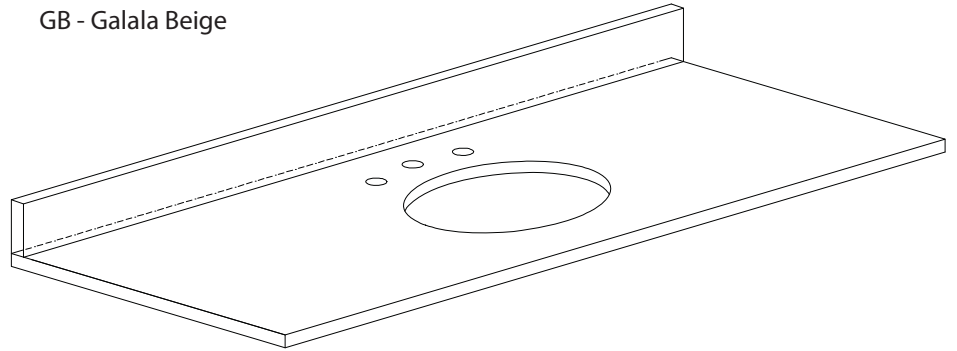

Avanity

HAMILTON-V42-FW

Features

- Solid poplar frame and MDF
- 2 soft-close doors
- 6 soft-close drawers
- Brushed nickel finished hardware
- Adjustable height levelers
- Under counter application

Colors / Finishes

- French White

Nominal Dimension

- 42W x 21.5D x 34.3H (inches)

Components

Mirror	HAMILTON-M24-FW		
Vanity Top	SUT43BK	SUT43GB	SUT43CW
Sink	CUM18 WT	CUM18LN	
Linen Tower	HAMILTON-LT22-FW		

Product Diagrams

- BK - Natural black granite
- CW - Natural Carrera White marble
- GB - Natural Galala Beige marble
- Top cutout for single undermount sink
- Top pre-drilled for 8" widespread faucet
- 4" backsplash included

Nominal Dimension

- 43W x 22D x 1H inches
- 1092 x 560 x 25 mm

Colors / Finishes

- BK - Black
- CW - Carrera White
- GB - Galala Beige

Components

Sink	CUM18WT	CUM18LN
Vanity	HAMILTON-V42-AW	

Product Diagrams