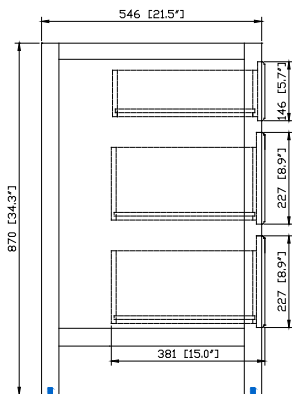

Avanity

HAMILTON-V42-FW

Features

- Solid poplar frame and MDF
- 2 soft-close doors
- 6 soft-close drawers
- Brushed nickel finished hardware
- Adjustable height levelers
- Under counter application

Colors / Finishes

- French White

Nominal Dimension

- 42W x 21.5D x 34.3H (inches)

Components

Mirror	HAMILTON-M24-FW		
Vanity Top	SUT43BK	SUT43GB	SUT43CW
Sink	CUM18 WT	CUM18LN	
Linen Tower	HAMILTON-LT22-FW		

Product Diagrams

Side

Top

For customer support please call 866 522 5578 weekdays 9:00 to 6:00 PST