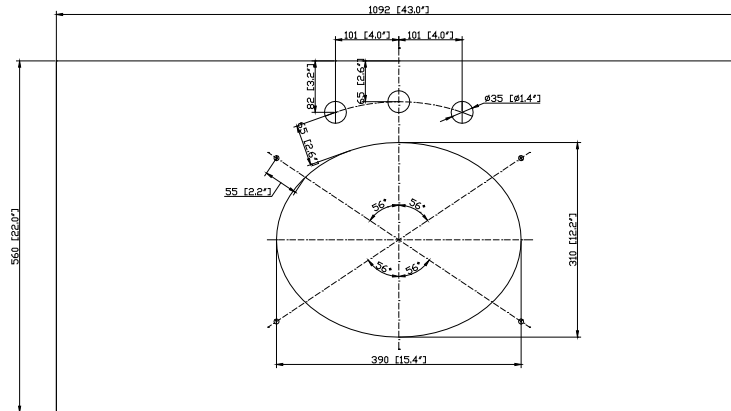

- French White

Nominal Dimension

- 42W x 21.5D x 34.3H (inches)

Components

Mirror	HAMILTON-M24-FW		
Vanity Top	SUT43BK	SUT43GB	SUT43CW
Sink	CUM18 WT	CUM18LN	
Linen Tower	HAMILTON-LT22-FW		

Product Diagrams

Nominal Dimension

- 43W x 22D x 1H inches
- 1092 x 560 x 25 mm

Colors / Finishes

- BK - Black
- CW - Carrera White
- GB - Galala Beige

Components

Sink	CUM18WT	CUM18LN
Vanity	HAMILTON-V42-AW	

Product Diagrams

Nominal Dimension

- 18.1W x 15D x 7.9H inches
- 458 x 380 x 200 mm

Components

Drain	VC-DRAIN-CP	VC-DRAIN-BN					
Vanity Top	SUT25BK	SUT25CW	SUT25GB	SUT31BK	SUT31CW	SUT31GB	SUT37BK
	SUT37GB	SUT49BK	SUT49CW	SUT49GB	SUT37CW	SUT61BK	SUT61CW
	SUT61GB	SUT73BK	SUT73CW	SUT73GB			