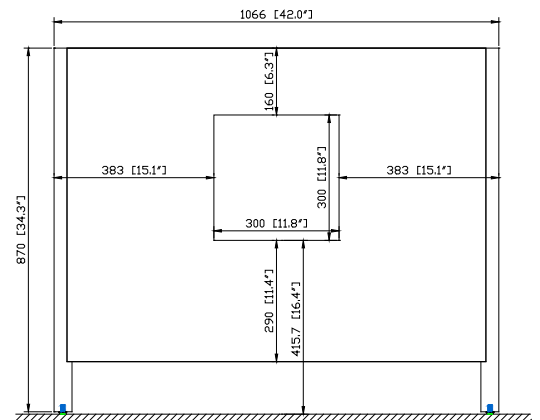

Avanity

HAMILTON-V42-FW

Features

- Solid poplar frame and MDF
- 2 soft-close doors
- 6 soft-close drawers
- Brushed nickel finished hardware
- Adjustable height levelers
- Under counter application

Colors / Finishes

- French White

Nominal Dimension

- 42W x 21.5D x 34.3H (inches)

Components

Mirror	HAMILTON-M24-FW		
Vanity Top	SUT43BK	SUT43GB	SUT43CW
Sink	CUM18 WT	CUM18LN	
Linen Tower	HAMILTON-LT22-FW		

Product Diagrams

Back

Side

Top

For customer support please call 866 522 5578 weekdays 9:00 to 6:00 PST