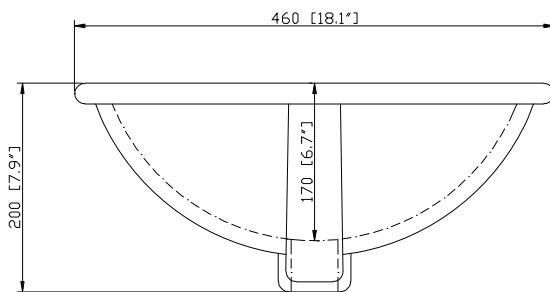

- French White

Nominal Dimension

- 42W x 21.5D x 34.3H (inches)

Components

Mirror	HAMILTON-M24-FW		
Vanity Top	SUT43BK	SUT43GB	SUT43CW
Sink	CUM18 WT	CUM18LN	
Linen Tower	HAMILTON-LT22-FW		

Product Diagrams

Nominal Dimension

- 43W x 22D x 1H inches
- 1092 x 560 x 25 mm

Colors / Finishes

- BK - Black
- CW - Carrera White
- GB - Galala Beige

Components

Sink	CUM18WT	CUM18LN
Vanity	HAMILTON-V42-AW	

Product Diagrams

Nominal Dimension

- 18.1W x 15D x 7.9H inches
- 458 x 380 x 200 mm

Components

Drain	VC-DRAIN-CP	VC-DRAIN-BN					
Vanity Top	SUT25BK	SUT25CW	SUT25GB	SUT31BK	SUT31CW	SUT31GB	SUT37BK
	SUT37GB	SUT49BK	SUT49CW	SUT49GB	SUT37CW	SUT61BK	SUT61CW
	SUT61GB	SUT73BK	SUT73CW	SUT73GB			

Product Diagrams

Front

Side