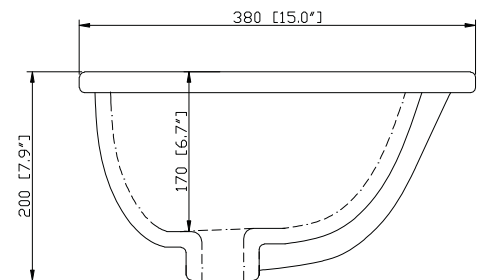

- French White

Nominal Dimension

- 42W x 21.5D x 34.3H (inches)

Components

Mirror	HAMILTON-M24-FW		
Vanity Top	SUT43BK	SUT43GB	SUT43CW
Sink	CUM18 WT	CUM18LN	
Linen Tower	HAMILTON-LT22-FW		

Product Diagrams

Nominal Dimension

- 43W x 22D x 1H inches
- 1092 x 560 x 25 mm

Colors / Finishes

- BK - Black
- CW - Carrera White
- GB - Galala Beige

Components

Sink	CUM18WT	CUM18LN
Vanity	HAMILTON-V42-AW	

Product Diagrams

Nominal Dimension

- 18.1W x 15D x 7.9H inches
- 458 x 380 x 200 mm

Components

Drain	VC-DRAIN-CP	VC-DRAIN-BN					
Vanity Top	SUT25BK	SUT25CW	SUT25GB	SUT31BK	SUT31CW	SUT31GB	SUT37BK
	SUT37GB	SUT49BK	SUT49CW	SUT49GB	SUT37CW	SUT61BK	SUT61CW
	SUT61GB	SUT73BK	SUT73CW	SUT73GB			

Product Diagrams

Front

Side