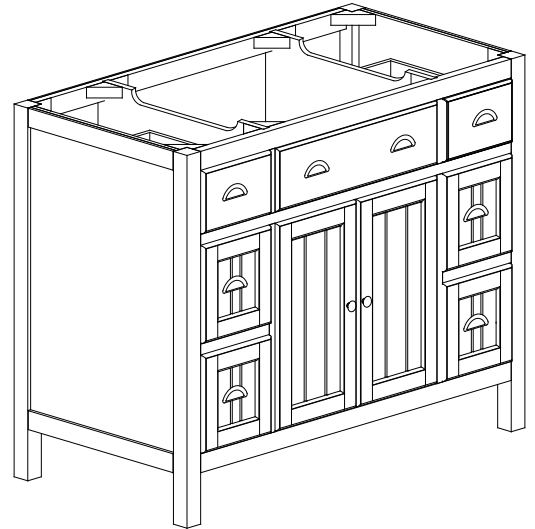

Avanity

HAMILTON-V42-FW

Features

- Solid poplar frame and MDF
- 2 soft-close doors
- 6 soft-close drawers
- Brushed nickel finished hardware
- Adjustable height levelers
- Under counter application

Colors / Finishes

- French White

Nominal Dimension

- 42W x 21.5D x 34.3H (inches)

Components

Mirror	HAMILTON-M24-FW		
Vanity Top	SUT43BK	SUT43GB	SUT43CW
Sink	CUM18 WT	CUM18LN	
Linen Tower	HAMILTON-LT22-FW		

Product Diagrams

Nominal Dimension

- 18.1W x 15D x 7.9H inches
- 458 x 380 x 200 mm

Components

Drain	VC-DRAIN-CP	VC-DRAIN-BN					
Vanity Top	SUT25BK	SUT25CW	SUT25GB	SUT31BK	SUT31CW	SUT31GB	SUT37BK
	SUT37GB	SUT49BK	SUT49CW	SUT49GB	SUT37CW	SUT61BK	SUT61CW
	SUT61GB	SUT73BK	SUT73CW	SUT73GB			