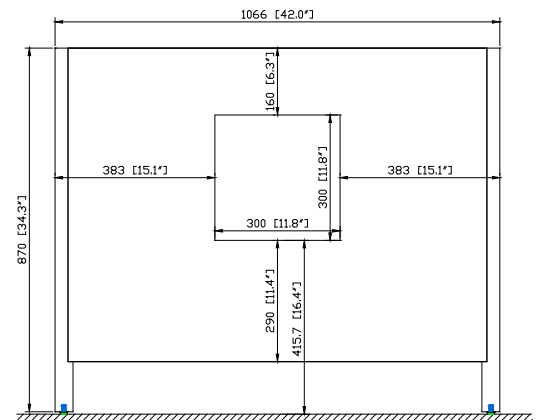

Avanity

HAMILTON-V42-FW

Features

- Solid poplar frame and MDF
- 2 soft-close doors
- 6 soft-close drawers
- Brushed nickel finished hardware
- Adjustable height levelers
- Under counter application

Colors / Finishes

- French White

Nominal Dimension

- 42W x 21.5D x 34.3H (inches)

Components

Mirror	HAMILTON-M24-FW		
Vanity Top	SUT43BK	SUT43GB	SUT43CW
Sink	CUM18 WT	CUM18LN	
Linen Tower	HAMILTON-LT22-FW		

Product Diagrams

Back

Side

Top

For customer support please call 866 522 5578 weekdays 9:00 to 6:00 PST