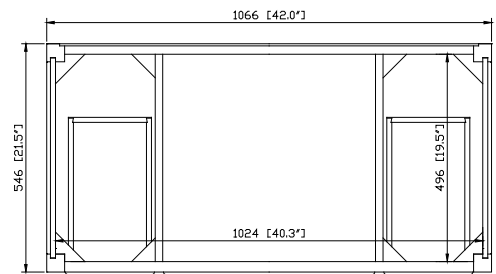

Top

For customer support please call 866 522 5578 weekdays 9:00 to 6:00 PST