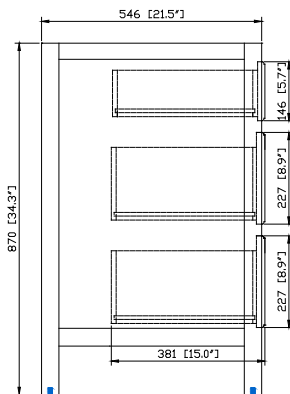

Avanity

HAMILTON-V42-FW

Features

- Solid poplar frame and MDF
- 2 soft-close doors
- 6 soft-close drawers
- Brushed nickel finished hardware
- Adjustable height levelers
- Under counter application

Colors / Finishes

- French White

Nominal Dimension

- 42W x 21.5D x 34.3H (inches)

Components

Mirror	HAMILTON-M24-FW		
Vanity Top	SUT43BK	SUT43GB	SUT43CW
Sink	CUM18 WT	CUM18LN	
Linen Tower	HAMILTON-LT22-FW		

Product Diagrams

Side

Top

For customer support please call 866 522 5578 weekdays 9:00 to 6:00 PST