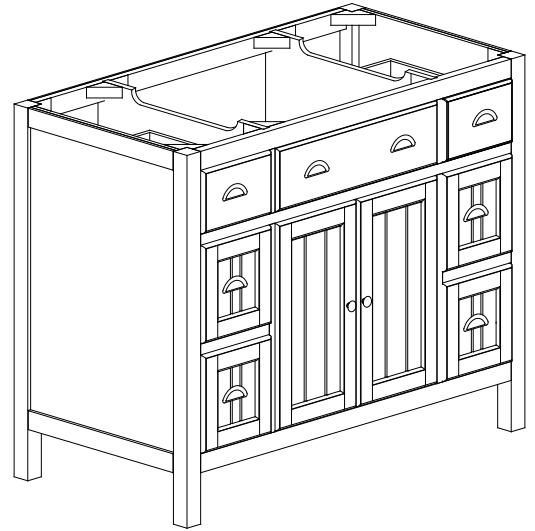

Avanity

HAMILTON-V42-FW

Features

- Solid poplar frame and MDF
- 2 soft-close doors
- 6 soft-close drawers
- Brushed nickel finished hardware
- Adjustable height levelers
- Under counter application

Colors / Finishes

- French White

Nominal Dimension

- 42W x 21.5D x 34.3H (inches)

Components

Mirror	HAMILTON-M24-FW		
Vanity Top	SUT43BK	SUT43GB	SUT43CW
Sink	CUM18 WT	CUM18LN	
Linen Tower	HAMILTON-LT22-FW		

Product Diagrams