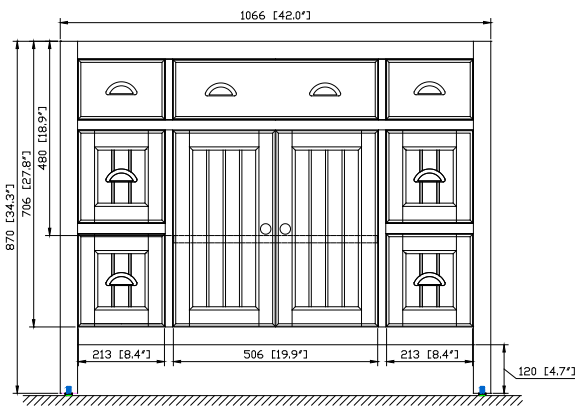

Avanity

HAMILTON-V42-FW

Features

- Solid poplar frame and MDF
- 2 soft-close doors
- 6 soft-close drawers
- Brushed nickel finished hardware
- Adjustable height levelers
- Under counter application

Colors / Finishes

- French White

Nominal Dimension

- 42W x 21.5D x 34.3H (inches)

Components

Mirror	HAMILTON-M24-FW		
Vanity Top	SUT43BK	SUT43GB	SUT43CW
Sink	CUM18 WT	CUM18LN	
Linen Tower	HAMILTON-LT22-FW		

Product Diagrams