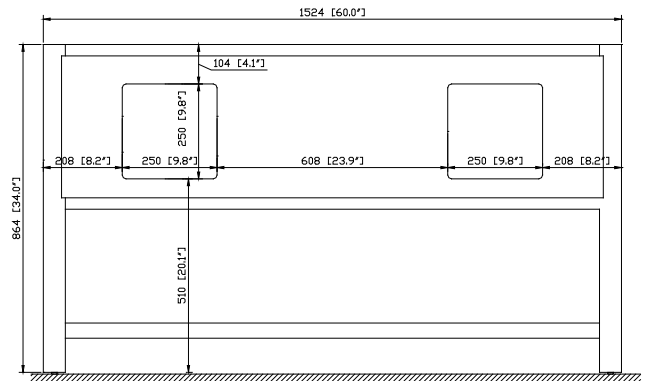

Avanity

BROOKS-V60-CG

Features

- Solid poplar frame and birch veneer plywood
- 4 soft-close drawer
- Brushed nickel finished hardware
- Adjustable height levelers
- Under counter application

Colors / Finishes

- Chilled Gray

Nominal Dimension

- 60W x 21.5D x 34H (inches)

Components

Mirror	14000-M24-CG	14000-MC24-CG	
Vanity Top	SUT61BK-R	SUT61GB-R	SUT61CW-R
	SUT61BK	SUT61GB	SUT61CW
Sink	CUM20WT-R	CUM18WT	CUM18LN

Product Diagrams

Back

Side

Top

For customer support please call 866 522 5578 weekdays 9:00 to 6:00 PST