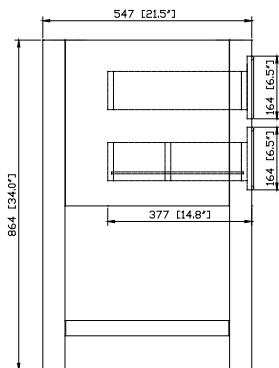

- Chilled Gray

Nominal Dimension

- 60W x 21.5D x 34H (inches)

Components

Mirror	14000-M24-CG	14000-MC24-CG	
Vanity Top	SUT61BK-R	SUT61GB-R	SUT61CW-R
	SUT61BK	SUT61GB	SUT61CW
Sink	CUM20WT-R	CUM18WT	CUM18LN

Product Diagrams

Front

Back

Side

Top

For customer support please call 866 522 5578 weekdays 9:00 to 6:00 PST