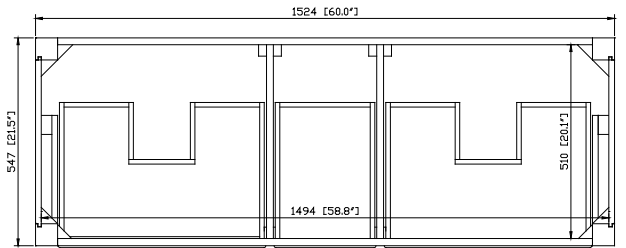

- Chilled Gray

Nominal Dimension

- 60W x 21.5D x 34H (inches)

Components

Mirror	14000-M24-CG	14000-MC24-CG	
Vanity Top	SUT61BK-R	SUT61GB-R	SUT61CW-R
	SUT61BK	SUT61GB	SUT61CW
Sink	CUM20WT-R	CUM18WT	CUM18LN

Product Diagrams

Front

Back

Side

Top

For customer support please call 866 522 5578 weekdays 9:00 to 6:00 PST