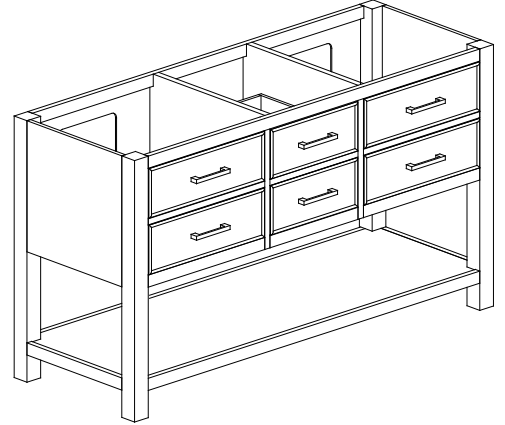

Avanity

BROOKS-V60-CG

Features

- Solid poplar frame and birch veneer plywood
- 4 soft-close drawer
- Brushed nickel finished hardware
- Adjustable height levelers
- Under counter application

Colors / Finishes

- Chilled Gray

Nominal Dimension

- 60W x 21.5D x 34H (inches)

Components

Mirror	14000-M24-CG	14000-MC24-CG	
Vanity Top	SUT61BK-R	SUT61GB-R	SUT61CW-R
	SUT61BK	SUT61GB	SUT61CW
Sink	CUM20WT-R	CUM18WT	CUM18LN