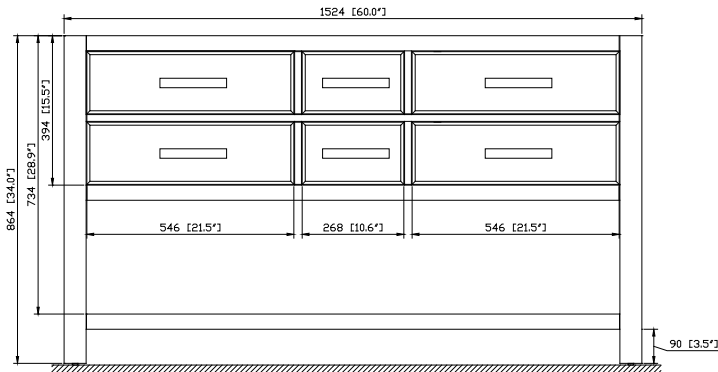

Product Diagrams

Front