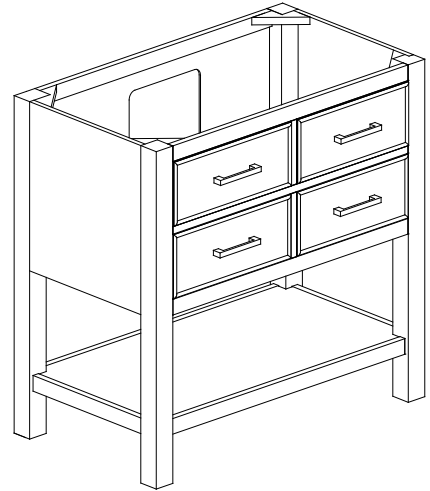

## Features

- Solid poplar frame and birch veneer plywood
- 2 soft-close drawer
- Brushed nickel finished hardware
- Adjustable height levelers
- Under counter application

## Nominal Dimension

- 42W x 21.5D x 34H (inches)