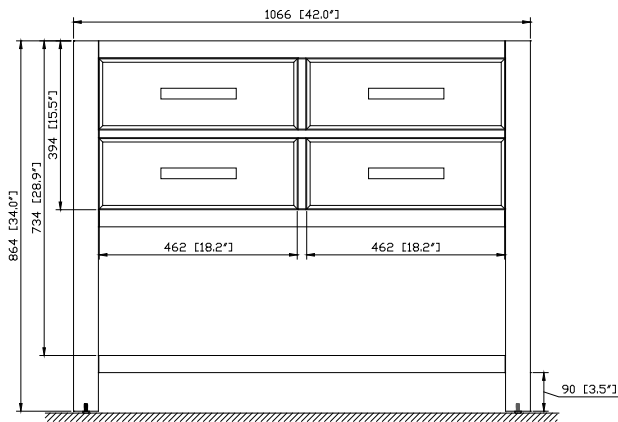

Product Diagrams

Front