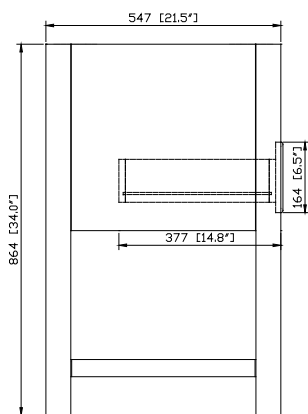

Avanity

BROOKS-V42-CG

Features

- Solid poplar frame and birch veneer plywood
- 2 soft-close drawer
- Brushed nickel finished hardware
- Adjustable height levelers
- Under counter application

Colors / Finishes

- Chilled Gray

Nominal Dimension

- 42W x 21.5D x 34H (inches)

Components

Mirror	14000-M28-CG	14000-MC28-CG	
Vanity Top	SUT43BK-R	SUT43GB-R	SUT43CW-R
	SUT43BK	SUT43GB	SUT43CW
Sink	CUM20WT-R	CUM18WT	CUM18LN

Product Diagrams

Side

Top

For customer support please call 866 522 5578 weekdays 9:00 to 6:00 PST