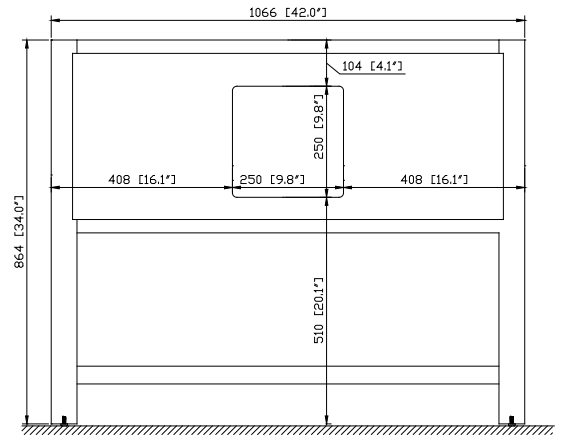

Avanity

BROOKS-V42-CG

Features

- Solid poplar frame and birch veneer plywood
- 2 soft-close drawer
- Brushed nickel finished hardware
- Adjustable height levelers
- Under counter application

Colors / Finishes

- Chilled Gray

Nominal Dimension

- 42W x 21.5D x 34H (inches)

Components

Mirror	14000-M28-CG	14000-MC28-CG	
Vanity Top	SUT43BK-R	SUT43GB-R	SUT43CW-R
	SUT43BK	SUT43GB	SUT43CW
Sink	CUM20WT-R	CUM18WT	CUM18LN

Product Diagrams

Back

Side

Top

For customer support please call 866 522 5578 weekdays 9:00 to 6:00 PST