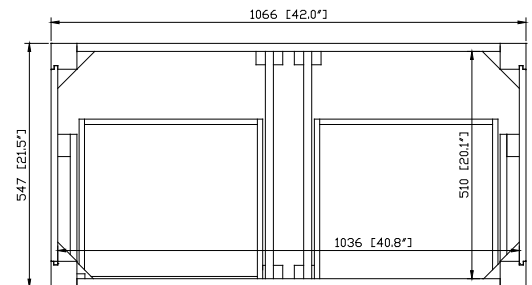

Top

For customer support please call 866 522 5578 weekdays 9:00 to 6:00 PST