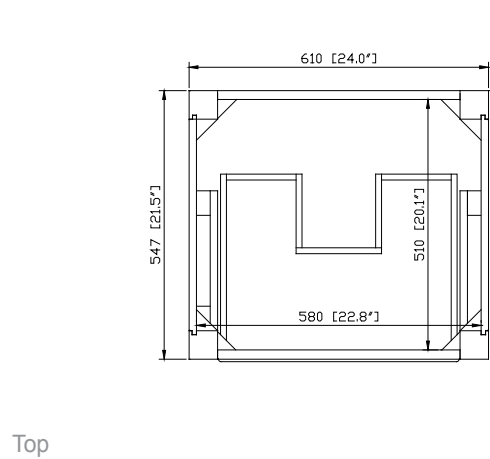

Product Diagrams

For customer support please call 866 522 5578 weekdays 9:00 to 6:00 PST