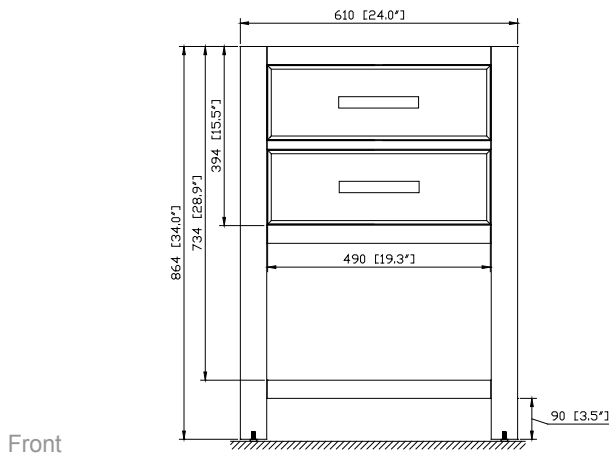

Product Diagrams

For customer support please call 866 522 5578 weekdays 9:00 to 6:00 PST