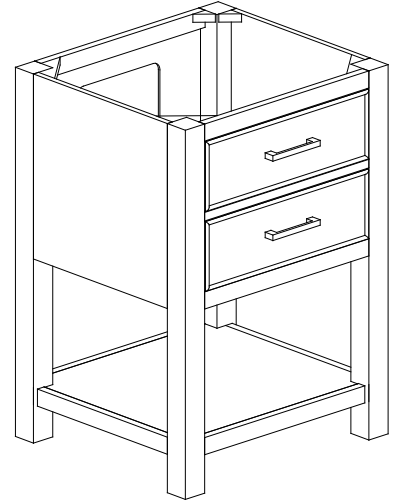

Avanity

BROOKS-V24-CG

Features

- Solid poplar frame and birch veneer plywood
- 1 soft-close drawer
- Brushed nickel finished hardware
- Adjustable height levelers
- Under counter application

Colors / Finishes

- Chilled Gray

Nominal Dimension

- 24W x 21.5D x 34H (inches)

Components

Mirror	14000-M24-CG	14000-MC24-CG	
Vanity Top	SUT25BK-R	SUT25GB-R	SUT25CW-R
	SUT25BK	SUT25GB	SUT25CW
Sink	CUM20WT-R	CUM18WT	CUM18LN