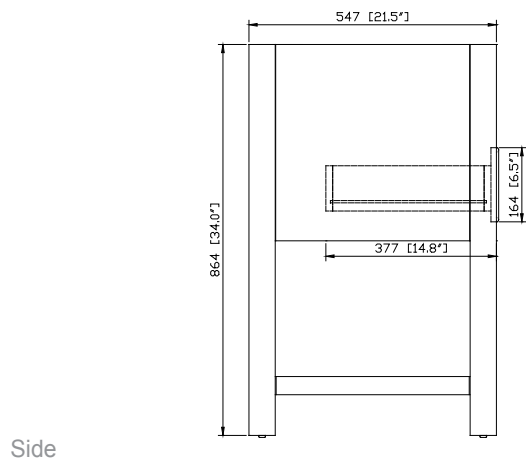

Product Diagrams

For customer support please call 866 522 5578 weekdays 9:00 to 6:00 PST