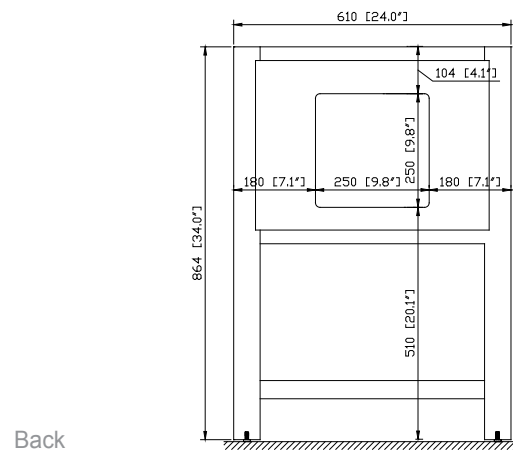

Product Diagrams

For customer support please call 866 522 5578 weekdays 9:00 to 6:00 PST