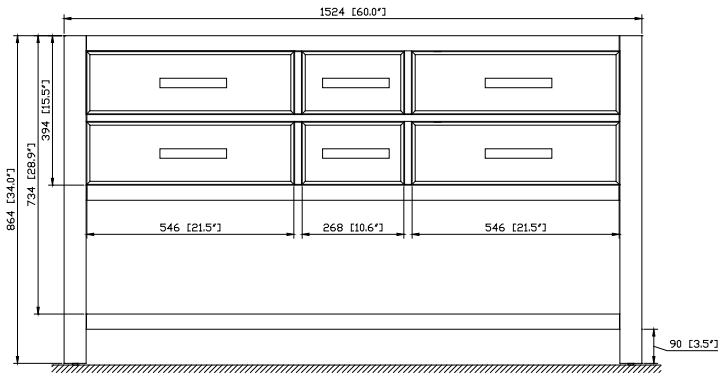

Product Diagrams

Front