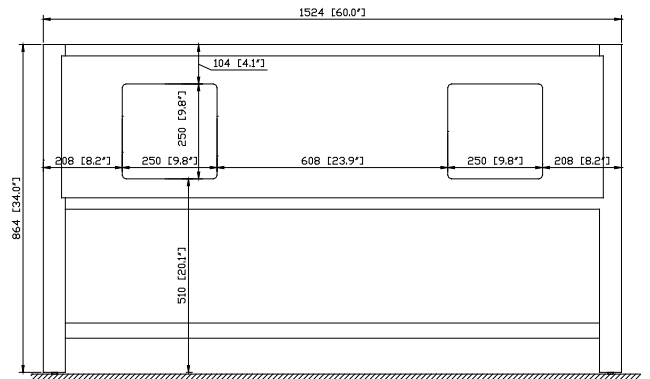

Avanity

BROOKS-V60-CG

Features

- Solid poplar frame and birch veneer plywood
- 4 soft-close drawer
- Brushed nickel finished hardware
- Adjustable height levelers
- Under counter application

Colors / Finishes

- Chilled Gray

Nominal Dimension

- 60W x 21.5D x 34H (inches)

Components

Mirror	14000-M24-CG	14000-MC24-CG	
Vanity Top	SUT61BK-R	SUT61GB-R	SUT61CW-R
	SUT61BK	SUT61GB	SUT61CW
Sink	CUM20WT-R	CUM18WT	CUM18LN

Product Diagrams

Back

Side

Top

For customer support please call 866 522 5578 weekdays 9:00 to 6:00 PST