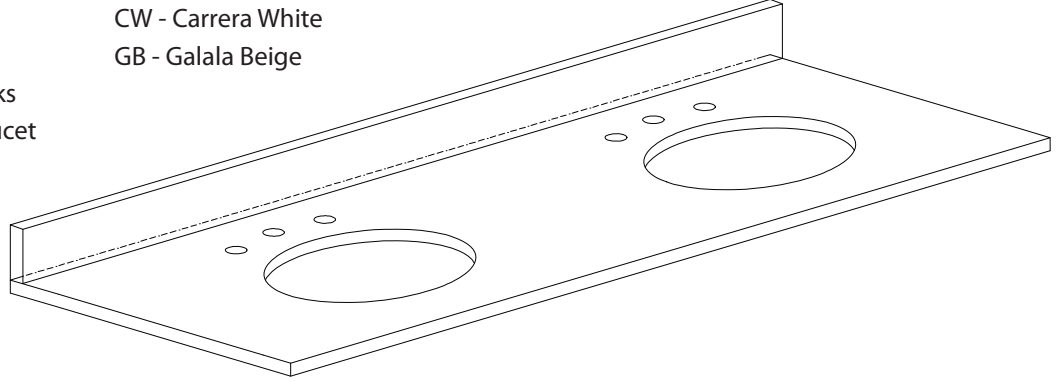

Avanity

SUT61BK / SUT61CW / SUT61GB

Features

- BK - Natural black granite
- CW - Natural Carrera White marble
- GB - Natural Galala Beige marble
- Top cutout for dual undermount sinks
- Top pre-drilled for 8" widespread faucet
- 4" backsplash included

Colors / Finishes

- BK - Black
- CW - Carrera White
- GB - Galala Beige