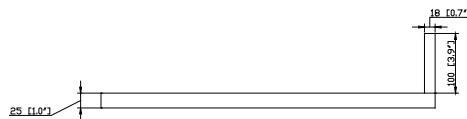

Avanity

SUT61BK / SUT61CW / SUT61GB

Features

- BK - Natural black granite
- CW - Natural Carrera White marble
- GB - Natural Galala Beige marble
- Top cutout for dual undermount sinks
- Top pre-drilled for 8" widespread faucet
- 4" backsplash included

Colors / Finishes

- BK - Black
- CW - Carrera White
- GB - Galala Beige

Nominal Dimension

- 61W x 22D x 1H inches
- 1550 x 560 x 25 mm

Components

Sink	CUM18WT	CUM18LN	
Vanity	MADISON-V60-LE	MADISON-V60-TO	MODERO-V60-ES
	MERLOT-V60-ES	MERLOT-V60-ES	MODERO-V60-WT

Product Diagrams

Top

Side