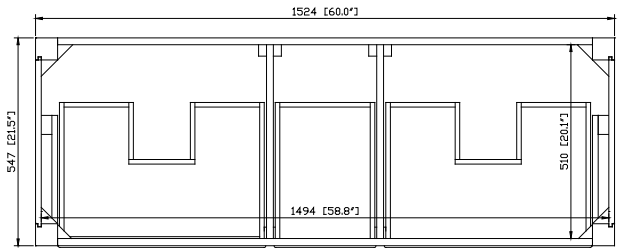

Top

For customer support please call 866 522 5578 weekdays 9:00 to 6:00 PST