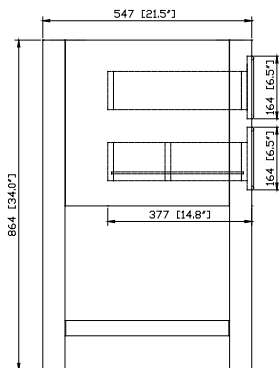

Avanity

BROOKS-V60-CG

Features

- Solid poplar frame and birch veneer plywood
- 4 soft-close drawer
- Brushed nickel finished hardware
- Adjustable height levelers
- Under counter application

Colors / Finishes

- Chilled Gray

Nominal Dimension

- 60W x 21.5D x 34H (inches)

Components

Mirror	14000-M24-CG	14000-MC24-CG	
Vanity Top	SUT61BK-R	SUT61GB-R	SUT61CW-R
	SUT61BK	SUT61GB	SUT61CW
Sink	CUM20WT-R	CUM18WT	CUM18LN

Product Diagrams

Side

Top

For customer support please call 866 522 5578 weekdays 9:00 to 6:00 PST