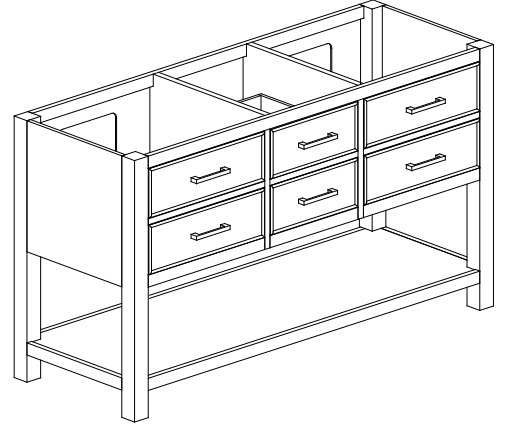

## Features

- Solid poplar frame and birch veneer plywood
- 4 soft-close drawer
- Brushed nickel finished hardware
- Adjustable height levelers
- Under counter application

## Nominal Dimension

- 60W x 21.5D x 34H (inches)

## Nominal Dimension

- 61W x 22D x 1H inches
- 1550 x 560 x 25 mm