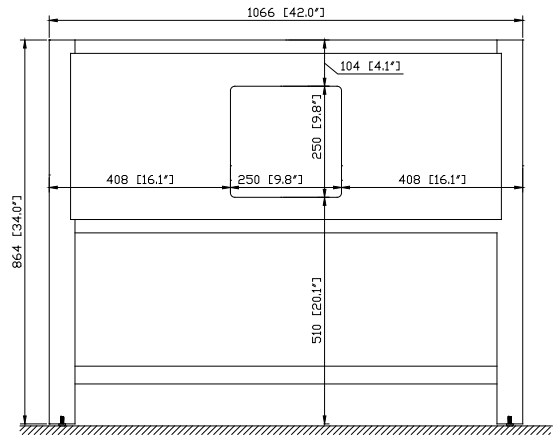

Avanity

BROOKS-V42-WT

Features

- Solid poplar frame and birch veneer plywood
- 2 soft-close drawer
- Brushed nickel finished hardware
- Adjustable height levelers
- Under counter application

Colors / Finishes

- White

Nominal Dimension

- 42W x 21.5D x 34H (inches)

Components

Mirror	14000-M28-WT	14000-MC28-WT	
Vanity Top	SUT43BK-R	SUT43GB-R	SUT43CW-R
	SUT43BK	SUT43GB	SUT43CW
Sink	CUM20WT-R	CUM18WT	CUM18LN

Product Diagrams

Back

Side

Top

For customer support please call 866 522 5578 weekdays 9:00 to 6:00 PST