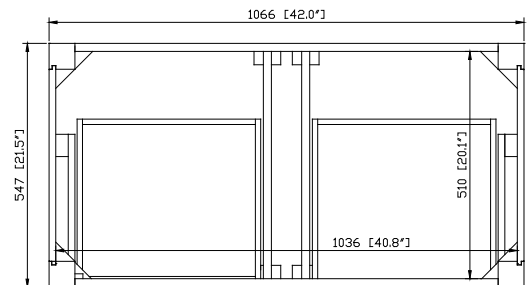

Top

For customer support please call 866 522 5578 weekdays 9:00 to 6:00 PST