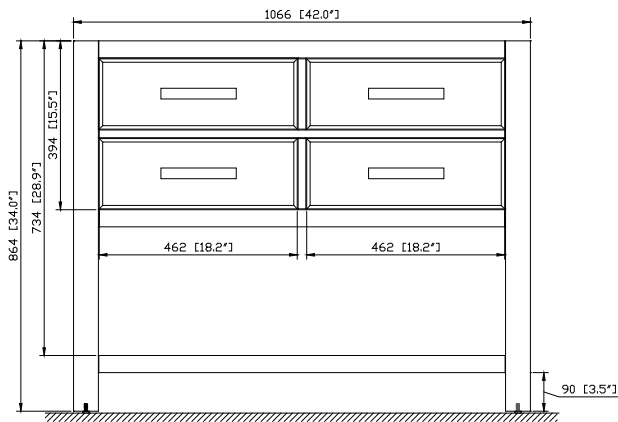

Product Diagrams

Front