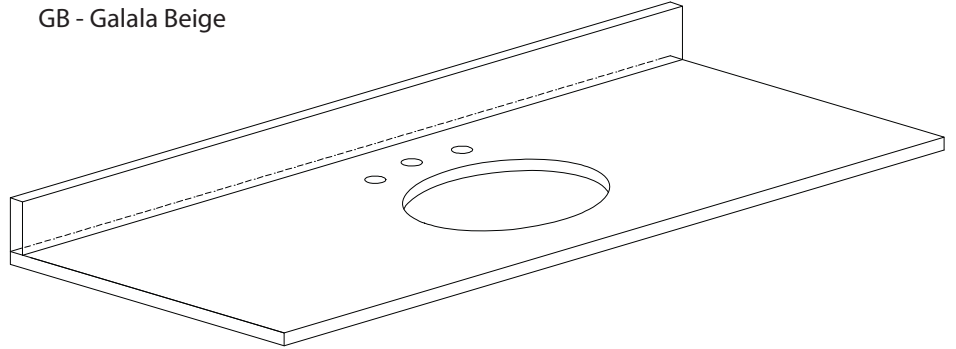

Avanity

SUT43BK / SUT43CW / SUT43GB

Features

- BK - Natural black granite
- CW - Natural Carrera White marble
- GB - Natural Galala Beige marble
- Top cutout for single undermount sink
- Top pre-drilled for 8" widespread faucet
- 4" backsplash included

Nominal Dimension

- 43W x 22D x 1H inches
- 1092 x 560 x 25 mm

Colors / Finishes

- BK - Black
- CW - Carrera White
- GB - Galala Beige