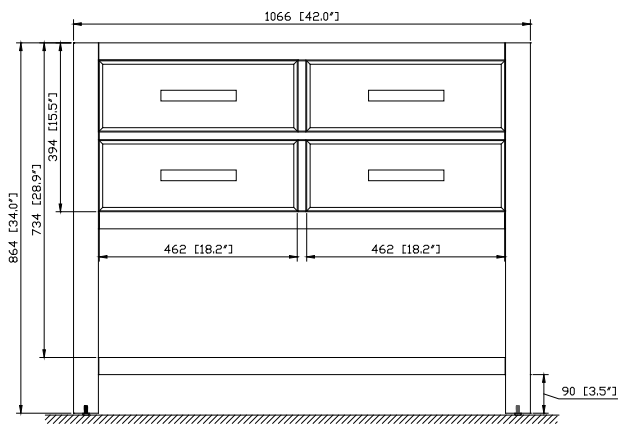

Product Diagrams

Front