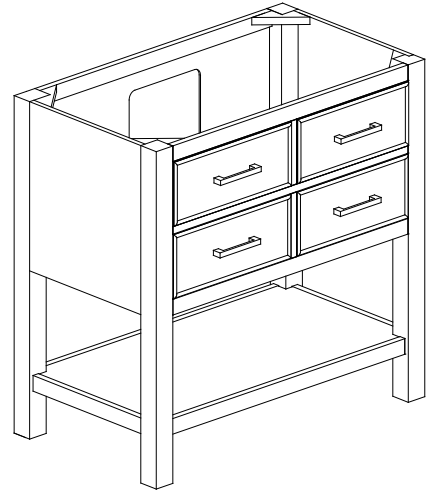

## Features

- Solid poplar frame and birch veneer plywood
- 2 soft-close drawer
- Brushed nickel finished hardware
- Adjustable height levelers
- Under counter application

## Nominal Dimension

- 42W x 21.5D x 34H (inches)

### Nominal Dimension

- 43W x 22D x 1H inches
- 1092 x 560 x 25 mm