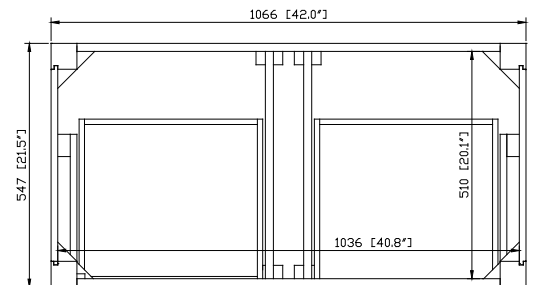

Top

For customer support please call 866 522 5578 weekdays 9:00 to 6:00 PST