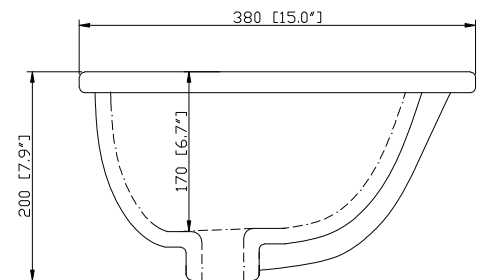

- Chilled Gray

Nominal Dimension

- 30W x 21.5D x 34H (inches)

Components

Mirror	14000-M24-CG	14000-MC24-CG	
Vanity Top	SUT31BK-R	SUT31GB-R	SUT31CW-R
	SUT31BK	SUT31GB	SUT31CW
Sink	CUM20WT-R	CUM18WT	CUM18LN

Nominal Dimension

- 31W x 22D x 1H inches
- 787 x 560 x 25 mm

Components

Sink	CUM18WT	CUM18LN	
Vanity	BEVERLY-V30-WT	LOFT-V30-DW	MILANO-V30-BK
	MERLOT-V30-ES	TROPICA-V30-AB	TROPICA-V30-AW
	WESTWOOD-V30-EB	WESTWOOD-V30-WW	

- WT - White
- LN - Linen

Nominal Dimension

- 18.1W x 15D x 7.9H inches
- 458 x 380 x 200 mm

Components

Drain	VC-DRAIN-CP	VC-DRAIN-BN					
Vanity Top	SUT25BK	SUT25CW	SUT25GB	SUT31BK	SUT31CW	SUT31GB	SUT37BK
	SUT37GB	SUT49BK	SUT49CW	SUT49GB	SUT37CW	SUT61BK	SUT61CW
	SUT61GB	SUT73BK	SUT73CW	SUT73GB			

Product Diagrams

Front

Side