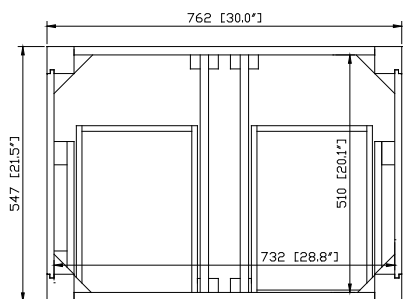

- Chilled Gray

Nominal Dimension

- 30W x 21.5D x 34H (inches)

Components

Mirror	14000-M24-CG	14000-MC24-CG	
Vanity Top	SUT31BK-R	SUT31GB-R	SUT31CW-R
	SUT31BK	SUT31GB	SUT31CW
Sink	CUM20WT-R	CUM18WT	CUM18LN

Product Diagrams

Front

Back

Side

Top

For customer support please call 866 522 5578 weekdays 9:00 to 6:00 PST

SUT31BK / SUT31CW / SUT31GB

Features

Nominal Dimension

- 31W x 22D x 1H inches
- 787 x 560 x 25 mm

Components

Sink	CUM18WT	CUM18LN	
Vanity	BEVERLY-V30-WT	LOFT-V30-DW	MILANO-V30-BK
	MERLOT-V30-ES	TROPICA-V30-AB	TROPICA-V30-AW
	WESTWOOD-V30-EB	WESTWOOD-V30-WW	

- WT - White
- LN - Linen

Nominal Dimension

- 18.1W x 15D x 7.9H inches
- 458 x 380 x 200 mm

Components

Drain	VC-DRAIN-CP	VC-DRAIN-BN					
Vanity Top	SUT25BK	SUT25CW	SUT25GB	SUT31BK	SUT31CW	SUT31GB	SUT37BK
	SUT37GB	SUT49BK	SUT49CW	SUT49GB	SUT37CW	SUT61BK	SUT61CW
	SUT61GB	SUT73BK	SUT73CW	SUT73GB			