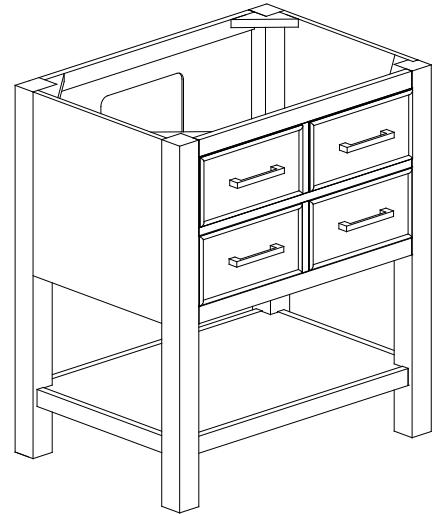

Avanity

BROOKS-V30-CG

Features

- Solid poplar frame and birch veneer plywood
- 2 soft-close drawer
- Brushed nickel finished hardware
- Adjustable height levelers
- Under counter application

Colors / Finishes

- Chilled Gray

Nominal Dimension

- 30W x 21.5D x 34H (inches)

Components

Mirror	14000-M24-CG	14000-MC24-CG	
Vanity Top	SUT31BK-R	SUT31GB-R	SUT31CW-R
	SUT31BK	SUT31GB	SUT31CW
Sink	CUM20WT-R	CUM18WT	CUM18LN

Nominal Dimension

- 31W x 22D x 1H inches
- 787 x 560 x 25 mm

Components

Sink	CUM18WT	CUM18LN	
Vanity	BEVERLY-V30-WT	LOFT-V30-DW	MILANO-V30-BK
	MERLOT-V30-ES	TROPICA-V30-AB	TROPICA-V30-AW
	WESTWOOD-V30-EB	WESTWOOD-V30-WW	

- WT - White
- LN - Linen

Nominal Dimension

- 18.1W x 15D x 7.9H inches
- 458 x 380 x 200 mm

Components

Drain	VC-DRAIN-CP	VC-DRAIN-BN					
Vanity Top	SUT25BK	SUT25CW	SUT25GB	SUT31BK	SUT31CW	SUT31GB	SUT37BK
	SUT37GB	SUT49BK	SUT49CW	SUT49GB	SUT37CW	SUT61BK	SUT61CW
	SUT61GB	SUT73BK	SUT73CW	SUT73GB			