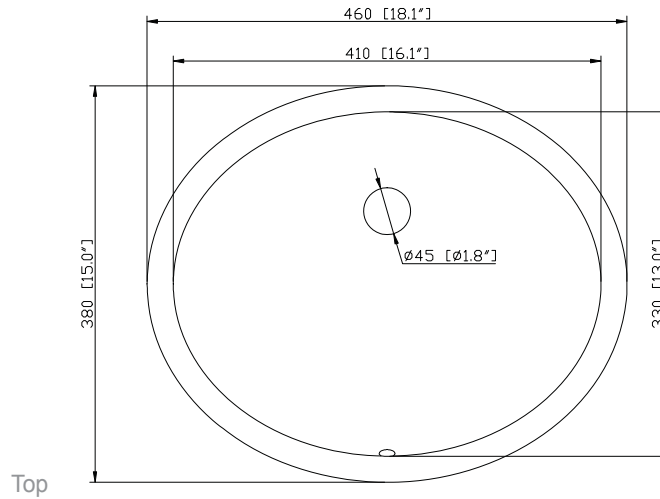

- Chilled Gray

Nominal Dimension

- 30W x 21.5D x 34H (inches)

Components

Mirror	14000-M24-CG	14000-MC24-CG	
Vanity Top	SUT31BK-R	SUT31GB-R	SUT31CW-R
	SUT31BK	SUT31GB	SUT31CW
Sink	CUM20WT-R	CUM18WT	CUM18LN

Nominal Dimension

- 31W x 22D x 1H inches
- 787 x 560 x 25 mm

Components

Sink	CUM18WT	CUM18LN	
Vanity	BEVERLY-V30-WT	LOFT-V30-DW	MILANO-V30-BK
	MERLOT-V30-ES	TROPICA-V30-AB	TROPICA-V30-AW
	WESTWOOD-V30-EB	WESTWOOD-V30-WW	

- WT - White
- LN - Linen

Nominal Dimension

- 18.1W x 15D x 7.9H inches
- 458 x 380 x 200 mm

Components

Drain	VC-DRAIN-CP	VC-DRAIN-BN					
Vanity Top	SUT25BK	SUT25CW	SUT25GB	SUT31BK	SUT31CW	SUT31GB	SUT37BK
	SUT37GB	SUT49BK	SUT49CW	SUT49GB	SUT37CW	SUT61BK	SUT61CW
	SUT61GB	SUT73BK	SUT73CW	SUT73GB			

Product Diagrams

Front

Side