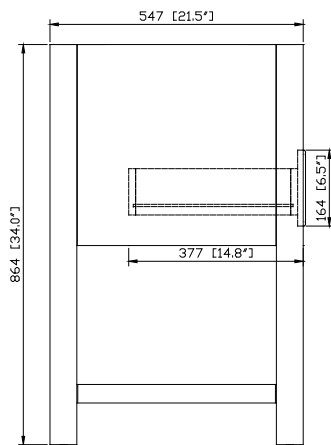

Avanity

BROOKS-V30-CG

Features

- Solid poplar frame and birch veneer plywood
- 2 soft-close drawer
- Brushed nickel finished hardware
- Adjustable height levelers
- Under counter application

Colors / Finishes

- Chilled Gray

Nominal Dimension

- 30W x 21.5D x 34H (inches)

Components

Mirror	14000-M24-CG	14000-MC24-CG	
Vanity Top	SUT31BK-R	SUT31GB-R	SUT31CW-R
	SUT31BK	SUT31GB	SUT31CW
Sink	CUM20WT-R	CUM18WT	CUM18LN

Product Diagrams

Front

Back

Side

Top

For customer support please call 866 522 5578 weekdays 9:00 to 6:00 PST