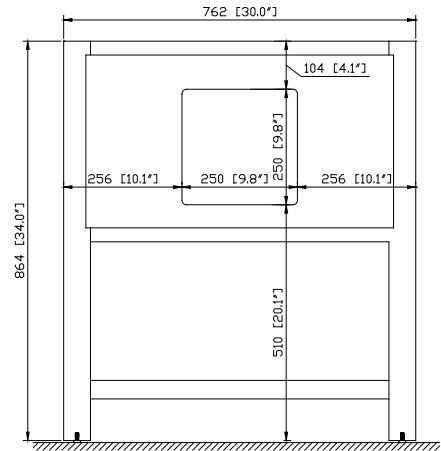

Avanity

BROOKS-V30-CG

Features

- Solid poplar frame and birch veneer plywood
- 2 soft-close drawer
- Brushed nickel finished hardware
- Adjustable height levelers
- Under counter application

Colors / Finishes

- Chilled Gray

Nominal Dimension

- 30W x 21.5D x 34H (inches)

Components

Mirror	14000-M24-CG	14000-MC24-CG	
Vanity Top	SUT31BK-R	SUT31GB-R	SUT31CW-R
	SUT31BK	SUT31GB	SUT31CW
Sink	CUM20WT-R	CUM18WT	CUM18LN

Product Diagrams

Front

Back

Side

Top

For customer support please call 866 522 5578 weekdays 9:00 to 6:00 PST