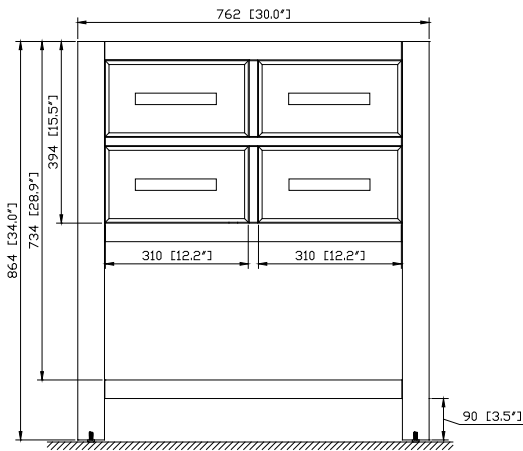

Product Diagrams

Front