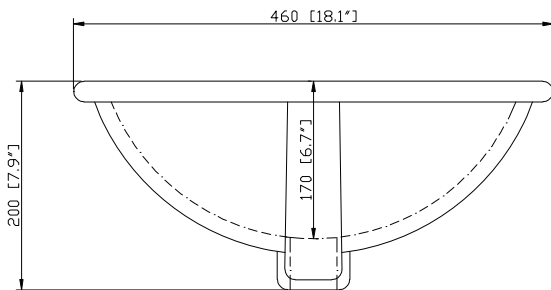

- Chilled Gray

Nominal Dimension

- 30W x 21.5D x 34H (inches)

Components

Mirror	14000-M24-CG	14000-MC24-CG	
Vanity Top	SUT31BK-R	SUT31GB-R	SUT31CW-R
	SUT31BK	SUT31GB	SUT31CW
Sink	CUM20WT-R	CUM18WT	CUM18LN

Nominal Dimension

- 31W x 22D x 1H inches
- 787 x 560 x 25 mm

Components

Sink	CUM18WT	CUM18LN	
Vanity	BEVERLY-V30-WT	LOFT-V30-DW	MILANO-V30-BK
	MERLOT-V30-ES	TROPICA-V30-AB	TROPICA-V30-AW
	WESTWOOD-V30-EB	WESTWOOD-V30-WW	

- WT - White
- LN - Linen

Nominal Dimension

- 18.1W x 15D x 7.9H inches
- 458 x 380 x 200 mm

Components

Drain	VC-DRAIN-CP	VC-DRAIN-BN					
Vanity Top	SUT25BK	SUT25CW	SUT25GB	SUT31BK	SUT31CW	SUT31GB	SUT37BK
	SUT37GB	SUT49BK	SUT49CW	SUT49GB	SUT37CW	SUT61BK	SUT61CW
	SUT61GB	SUT73BK	SUT73CW	SUT73GB			

Product Diagrams

Front

Side