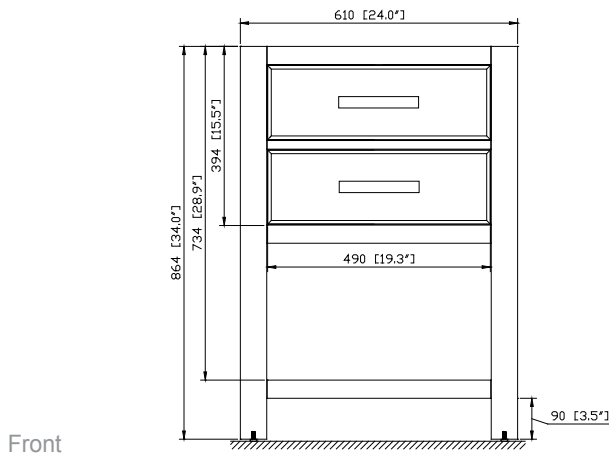

- White

Nominal Dimension

- 24W x 21.5D x 34H (inches)

Components

Mirror	14000-M24-WT	14000-MC24-WT	
Vanity Top	SUT25BK-R	SUT25GB-R	SUT25CW-R
	SUT25BK	SUT25GB	SUT25CW
Sink	CUM20WT-R	CUM18WT	CUM18LN

Product Diagrams

Front

Back

Side

Top

For customer support please call 866 522 5578 weekdays 9:00 to 6:00 PST

SUT25BK / SUT25CW / SUT25GB

Features

- BK - Natural black granite
- CW - Natural Carrera White marble
- GB - Natural Galala Beige marble
- Top cutout for single undermount sink
- Top pre-drilled for 8" widespread faucet
- 4" backsplash included

Nominal Dimension

- 25W x 22D x 1H inches
- 635 x 560 x 25 mm

Colors / Finishes

- BK - Black
- CW - Carrera White
- GB - Galala Beige

Components

Sink	CUM18WT	CUM18LN	
Vanity	LOFT-V24-DW	MERLOT-V24-ES	NAPA-V24-DC
	TROPICA-V24-AB	TROPICA-V24-AW	
	WESTWOOD-V24-EB	WESTWOOD-V24-WW	

- WT - White
- LN - Linen

Nominal Dimension

- 18.1W x 15D x 7.9H inches
- 458 x 380 x 200 mm

Components

Drain	VC-DRAIN-CP	VC-DRAIN-BN					
Vanity Top	SUT25BK	SUT25CW	SUT25GB	SUT31BK	SUT31CW	SUT31GB	SUT37BK
	SUT37GB	SUT49BK	SUT49CW	SUT49GB	SUT37CW	SUT61BK	SUT61CW
	SUT61GB	SUT73BK	SUT73CW	SUT73GB			