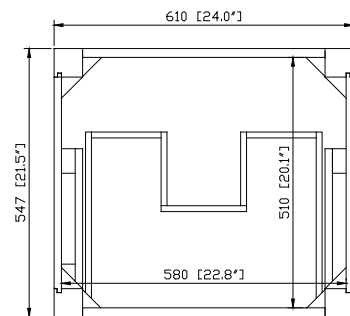

Top

For customer support please call 866 522 5578 weekdays 9:00 to 6:00 PST