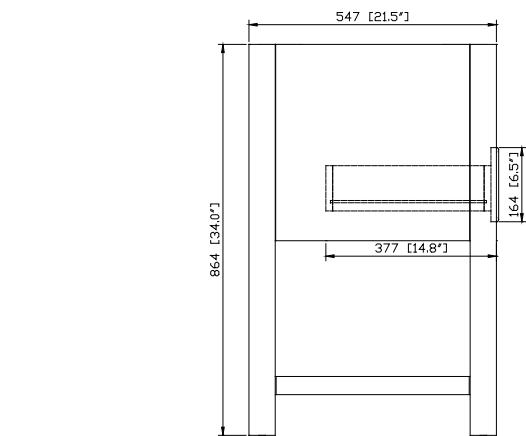

Avanity

BROOKS-V24-WT

Features

- Solid poplar frame and birch veneer plywood
- 1 soft-close drawer
- Brushed nickel finished hardware
- Adjustable height levelers
- Under counter application

Colors / Finishes

- White

Nominal Dimension

- 24W x 21.5D x 34H (inches)

Components

Mirror	14000-M24-WT	14000-MC24-WT	
Vanity Top	SUT25BK-R	SUT25GB-R	SUT25CW-R
	SUT25BK	SUT25GB	SUT25CW
Sink	CUM20WT-R	CUM18WT	CUM18LN

Product Diagrams

Side

Top

For customer support please call 866 522 5578 weekdays 9:00 to 6:00 PST