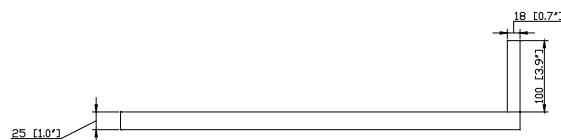

SUT25BK / SUT25CW / SUT25GB

Features

- BK - Natural black granite
- CW - Natural Carrera White marble
- GB - Natural Galala Beige marble
- Top cutout for single undermount sink
- Top pre-drilled for 8" widespread faucet
- 4" backsplash included

Nominal Dimension

- 25W x 22D x 1H inches
- 635 x 560 x 25 mm

Colors / Finishes

- BK - Black
- CW - Carrera White
- GB - Galala Beige

Components

Sink	CUM18WT	CUM18LN	
Vanity	LOFT-V24-DW	MERLOT-V24-ES	NAPA-V24-DC
	TROPICA-V24-AB	TROPICA-V24-AW	
	WESTWOOD-V24-EB	WESTWOOD-V24-WW	

Product Diagrams

Top

Side