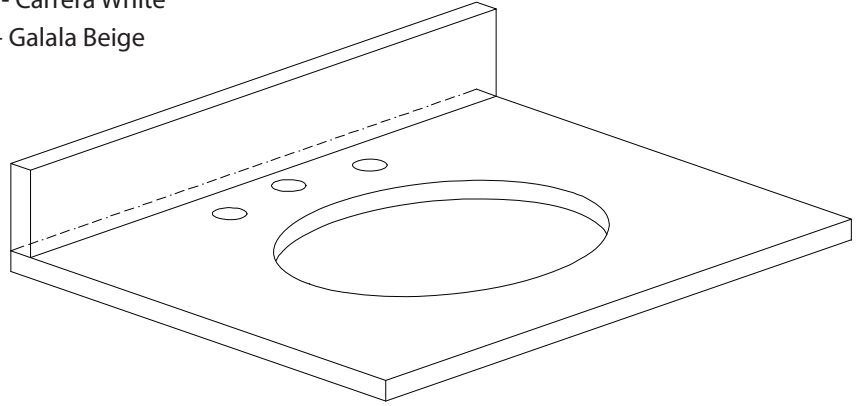

- White

Nominal Dimension

- 24W x 21.5D x 34H (inches)

Components

Mirror	14000-M24-WT	14000-MC24-WT	
Vanity Top	SUT25BK-R	SUT25GB-R	SUT25CW-R
	SUT25BK	SUT25GB	SUT25CW
Sink	CUM20WT-R	CUM18WT	CUM18LN

Product Diagrams

Front

Back

Side

Top

For customer support please call 866 522 5578 weekdays 9:00 to 6:00 PST

SUT25BK / SUT25CW / SUT25GB

Features

- BK - Natural black granite
- CW - Natural Carrera White marble
- GB - Natural Galala Beige marble
- Top cutout for single undermount sink
- Top pre-drilled for 8" widespread faucet
- 4" backsplash included

Nominal Dimension

- 25W x 22D x 1H inches
- 635 x 560 x 25 mm

Colors / Finishes

- BK - Black
- CW - Carrera White
- GB - Galala Beige

Components

Sink	CUM18WT	CUM18LN	
Vanity	LOFT-V24-DW	MERLOT-V24-ES	NAPA-V24-DC
	TROPICA-V24-AB	TROPICA-V24-AW	
	WESTWOOD-V24-EB	WESTWOOD-V24-WW	

- WT - White
- LN - Linen

Nominal Dimension

- 18.1W x 15D x 7.9H inches
- 458 x 380 x 200 mm

Components

Drain	VC-DRAIN-CP	VC-DRAIN-BN					
Vanity Top	SUT25BK	SUT25CW	SUT25GB	SUT31BK	SUT31CW	SUT31GB	SUT37BK
	SUT37GB	SUT49BK	SUT49CW	SUT49GB	SUT37CW	SUT61BK	SUT61CW
	SUT61GB	SUT73BK	SUT73CW	SUT73GB			