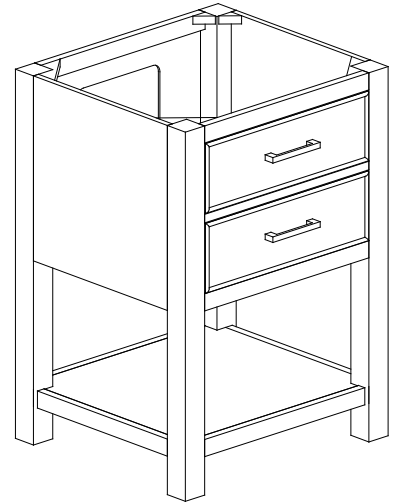

Avanity

BROOKS-V24-WT

Features

- Solid poplar frame and birch veneer plywood
- 1 soft-close drawer
- Brushed nickel finished hardware
- Adjustable height levelers
- Under counter application

Colors / Finishes

- White

Nominal Dimension

- 24W x 21.5D x 34H (inches)

Components

Mirror	14000-M24-WT	14000-MC24-WT	
Vanity Top	SUT25BK-R	SUT25GB-R	SUT25CW-R
	SUT25BK	SUT25GB	SUT25CW
Sink	CUM20WT-R	CUM18WT	CUM18LN

Product Diagrams

Nominal Dimension

- 25W x 22D x 1H inches
- 635 x 560 x 25 mm

Colors / Finishes

- BK - Black
- CW - Carrera White
- GB - Galala Beige

Components

Sink	CUM18WT	CUM18LN	
Vanity	LOFT-V24-DW	MERLOT-V24-ES	NAPA-V24-DC
	TROPICA-V24-AB	TROPICA-V24-AW	
	WESTWOOD-V24-EB	WESTWOOD-V24-WW	

- WT - White
- LN - Linen

Nominal Dimension

- 18.1W x 15D x 7.9H inches
- 458 x 380 x 200 mm

Components

Drain	VC-DRAIN-CP	VC-DRAIN-BN					
Vanity Top	SUT25BK	SUT25CW	SUT25GB	SUT31BK	SUT31CW	SUT31GB	SUT37BK
	SUT37GB	SUT49BK	SUT49CW	SUT49GB	SUT37CW	SUT61BK	SUT61CW
	SUT61GB	SUT73BK	SUT73CW	SUT73GB			