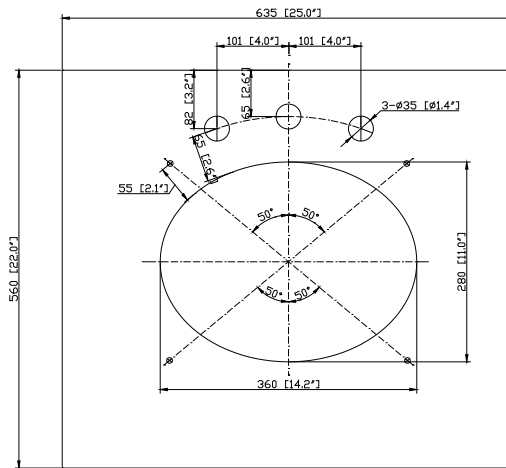

Product Diagrams

Top

Side