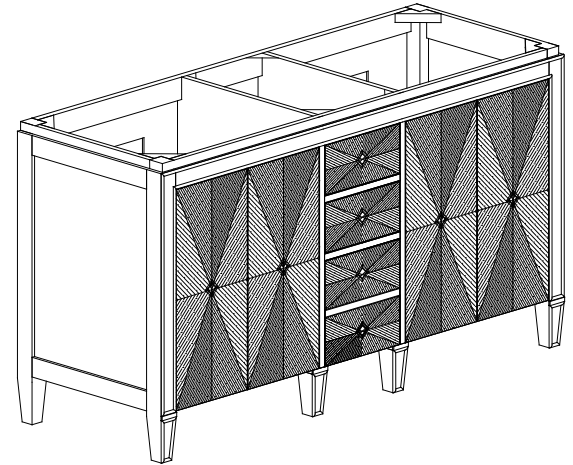

Avanity

BRENTWOOD-V61-NW

Features

- Solid poplar frame and Elm veneer MDF
- Handcrafted details
- 4 soft-close doors
- 3 soft-close drawers
- 2 interior shelves
- Electro-plated brass finished hardware
- Adjustable height levelers
- Under counter application

Colors / Finishes

- New Walnut

Nominal Dimension

- 61W x 22D x 33.6H (inches)

Components

Mirror	BRENTWOOD-M30-NW		
Vanity Top	SUT61BK-R	SUT61GB-R	SUT61CW-R
Sink	CUM20WT-R		

Product Diagrams

Front

Colors / Finishes

- White

Nominal Dimension

- 20W x 15D x 7.7H inches
- 510 x 381 x 196mm

Components

Drain	VC-DRAIN-CP	VC-DRAIN-BN
-------	-------------	-------------

Product Diagrams

Top

Front

Side

SUT61BK-R / SUT61CW -R / SUT61GB-R

Features

- BK - Natural black granite
- CW - Natural Carrera White marble
- GB - Natural Galala Beige marble
- Top cutout for dual undermount sinks
- Top pre-drilled for 8" widespread faucet
- 4" backsplash included