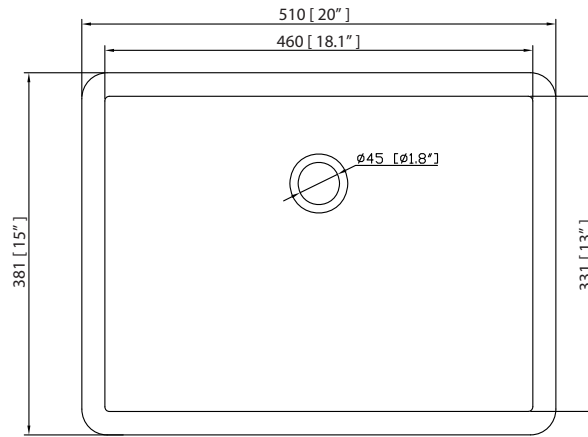

Colors / Finishes

- New Walnut

Nominal Dimension

- 61W x 22D x 33.6H (inches)

Components

Mirror	BRENTWOOD-M30-NW		
Vanity Top	SUT61BK-R	SUT61GB-R	SUT61CW-R
Sink	CUM20WT-R		

Product Diagrams

Front

Colors / Finishes

- White

Nominal Dimension

- 20W x 15D x 7.7H inches
- 510 x 381 x 196mm

Components

Drain	VC-DRAIN-CP	VC-DRAIN-BN
-------	-------------	-------------

Product Diagrams

Top

Front

Side

SUT61BK-R / SUT61CW -R / SUT61GB-R

Features

- BK - Natural black granite
- CW - Natural Carrera White marble
- GB - Natural Galala Beige marble
- Top cutout for dual undermount sinks
- Top pre-drilled for 8" widespread faucet
- 4" backsplash included

Colors / Finishes

- BK - Black
- CW - Carrera White
- GB - Galala Beige

Nominal Dimension

- 61W x 22D x 1H inches
- 1550 x 560 x 25 mm

Components

Sink	CUM20WT-R	
Vanity	BRENTWOOD-V61-NW	

Product Diagrams