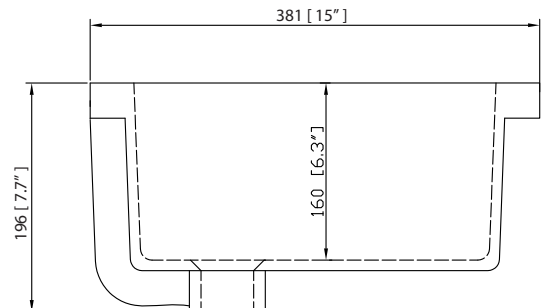

Avanity

CUM20WT-R

Features

- Vitreous China
- Undermount application

Colors / Finishes

- White

Nominal Dimension

- 20W x 15D x 7.7H inches
- 510 x 381 x 196mm

Components

Drain	VC-DRAIN-CP	VC-DRAIN-BN

Product Diagrams

Front

Side