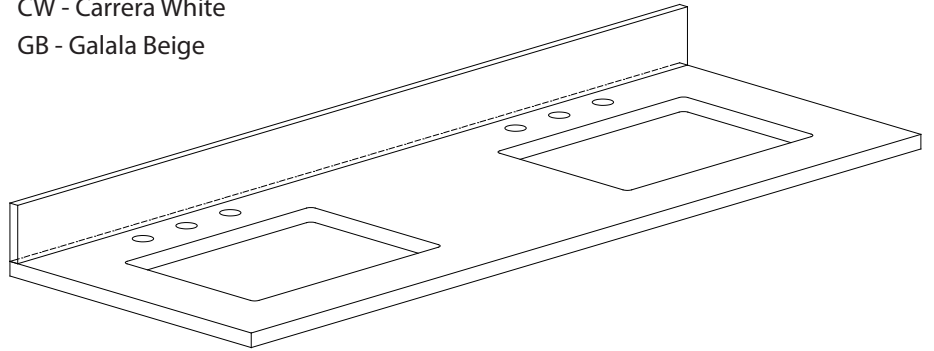

Avanity

BRENTWOOD-V61-NW

Features

- Solid poplar frame and Elm veneer MDF
- Handcrafted details
- 4 soft-close doors
- 3 soft-close drawers
- 2 interior shelves
- Electro-plated brass finished hardware
- Adjustable height levelers
- Under counter application

Colors / Finishes

- White

Nominal Dimension

- 20W x 15D x 7.7H inches
- 510 x 381 x 196mm

Components

Drain	VC-DRAIN-CP	VC-DRAIN-BN
-------	-------------	-------------

Product Diagrams

Top

Front

Side

SUT61BK-R / SUT61CW -R / SUT61GB-R

Features

- BK - Natural black granite
- CW - Natural Carrera White marble
- GB - Natural Galala Beige marble
- Top cutout for dual undermount sinks
- Top pre-drilled for 8" widespread faucet
- 4" backsplash included

Colors / Finishes

- BK - Black
- CW - Carrera White
- GB - Galala Beige

Nominal Dimension

- 61W x 22D x 1H inches
- 1550 x 560 x 25 mm

Components

Sink	CUM20WT-R	
Vanity	BRENTWOOD-V61-NW	

Product Diagrams