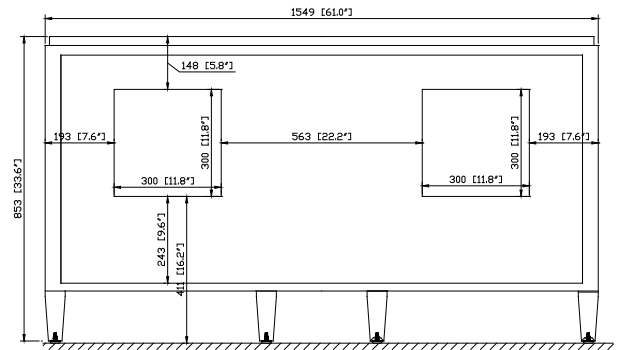

Colors / Finishes

- New Walnut

Nominal Dimension

- 61W x 22D x 33.6H (inches)

Components

Mirror	BRENTWOOD-M30-NW		
Vanity Top	SUT61BK-R	SUT61GB-R	SUT61CW-R
Sink	CUM20WT-R		

Product Diagrams

Front

Colors / Finishes

- White

Nominal Dimension

- 20W x 15D x 7.7H inches
- 510 x 381 x 196mm

Components

Drain	VC-DRAIN-CP	VC-DRAIN-BN
-------	-------------	-------------

Product Diagrams

Top

Colors / Finishes

- BK - Black
- CW - Carrera White
- GB - Galala Beige

Nominal Dimension

- 61W x 22D x 1H inches
- 1550 x 560 x 25 mm

Components

Sink	CUM20WT-R	
Vanity	BRENTWOOD-V61-NW	

Product Diagrams