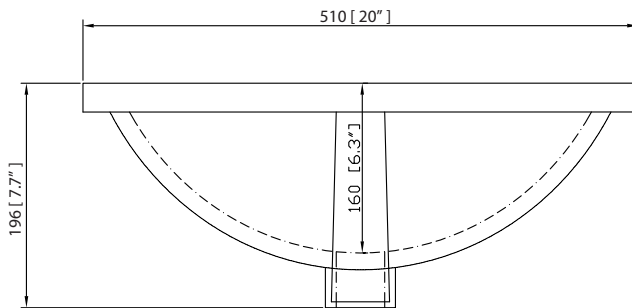

Colors / Finishes

- New Walnut

Nominal Dimension

- 61W x 22D x 33.6H (inches)

Components

Mirror	BRENTWOOD-M30-NW		
Vanity Top	SUT61BK-R	SUT61GB-R	SUT61CW-R
Sink	CUM20WT-R		

Product Diagrams

Front

Colors / Finishes

- White

Nominal Dimension

- 20W x 15D x 7.7H inches
- 510 x 381 x 196mm

Components

Drain	VC-DRAIN-CP	VC-DRAIN-BN
-------	-------------	-------------

Product Diagrams

Top

Colors / Finishes

- BK - Black
- CW - Carrera White
- GB - Galala Beige

Nominal Dimension

- 61W x 22D x 1H inches
- 1550 x 560 x 25 mm

Components

Sink	CUM20WT-R	
Vanity	BRENTWOOD-V61-NW	

Product Diagrams