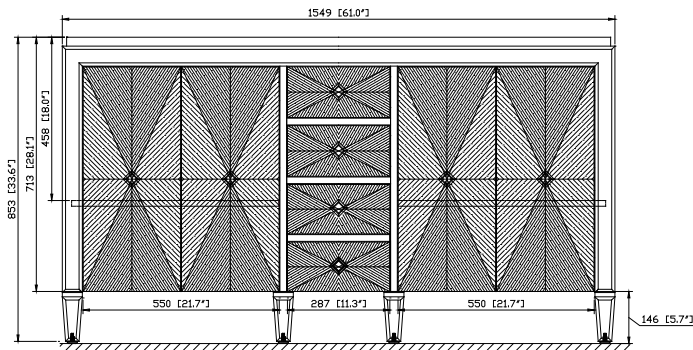

Avanity

BRENTWOOD-V61-NW

Features

- Solid poplar frame and Elm veneer MDF
- Handcrafted details
- 4 soft-close doors
- 3 soft-close drawers
- 2 interior shelves
- Electro-plated brass finished hardware
- Adjustable height levelers
- Under counter application

Colors / Finishes

- New Walnut

Nominal Dimension

- 61W x 22D x 33.6H (inches)

Components

Mirror	BRENTWOOD-M30-NW		
Vanity Top	SUT61BK-R	SUT61GB-R	SUT61CW-R
Sink	CUM20WT-R		

Product Diagrams

Front

Colors / Finishes

- White

Nominal Dimension

- 20W x 15D x 7.7H inches
- 510 x 381 x 196mm

Components

Drain	VC-DRAIN-CP	VC-DRAIN-BN
-------	-------------	-------------

Product Diagrams

Top

Colors / Finishes

- BK - Black
- CW - Carrera White
- GB - Galala Beige

Nominal Dimension

- 61W x 22D x 1H inches
- 1550 x 560 x 25 mm

Components

Sink	CUM20WT-R	
Vanity	BRENTWOOD-V61-NW	

Product Diagrams