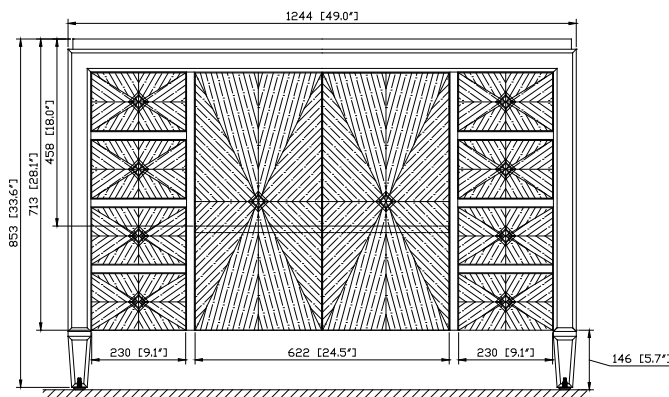

Avanity

BRENTWOOD-V49-NW

Features

- Solid poplar frame and Elm veneer MDF
- Handcrafted details
- 2 soft-close doors
- 6 soft-close drawers
- 1 interior shelf
- Electro-plated brass finished hardware
- Adjustable height levelers
- Under counter application

Colors / Finishes

- New Walnut

Nominal Dimension

- 49W x 22D x 33.6H (inches)

Components

Mirror	BRENTWOOD-M30-NW		
Vanity Top	SUT49BK-R	SUT49GB-R	SUT49CW-R
Sink	CUM20WT-R		

Product Diagrams

Front

Nominal Dimension

- 49W x 22D x 0.7H inches
- 1244 x 560 x 18 mm

Colors / Finishes

- BK - Black
- CW - Carrera White
- GB - Galala Beige

Components

Sink	CUM20WT-R		
Vanity	BRENTWOOD-V49-NW	LEXINGTON-V48-LE	LOFT-V48-DW
	MADISON-V48-LE	MADISON-V48-TO	MODERO-V48-ES

Nominal Dimension

- 20W x 15D x 7.7H inches
- 510 x 381 x 196mm

Components

Drain	VC-DRAIN-CP	VC-DRAIN-BN
-------	-------------	-------------

Product Diagrams

Top

Front

Side