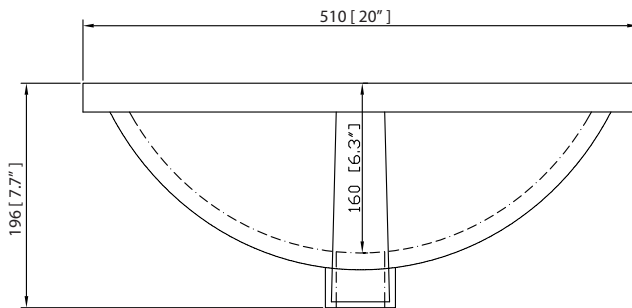

Colors / Finishes

- New Walnut

Nominal Dimension

- 49W x 22D x 33.6H (inches)

Components

Mirror	BRENTWOOD-M30-NW		
Vanity Top	SUT49BK-R	SUT49GB-R	SUT49CW-R
Sink	CUM20WT-R		

Product Diagrams

Front

Nominal Dimension

- 49W x 22D x 0.7H inches
- 1244 x 560 x 18 mm

Colors / Finishes

- BK - Black
- CW - Carrera White
- GB - Galala Beige

Components

Sink	CUM20WT-R		
Vanity	BRENTWOOD-V49-NW	LEXINGTON-V48-LE	LOFT-V48-DW
	MADISON-V48-LE	MADISON-V48-TO	MODERO-V48-ES

Nominal Dimension

- 20W x 15D x 7.7H inches
- 510 x 381 x 196mm

Components

Drain	VC-DRAIN-CP	VC-DRAIN-BN
-------	-------------	-------------

Product Diagrams

Top

Front

Side