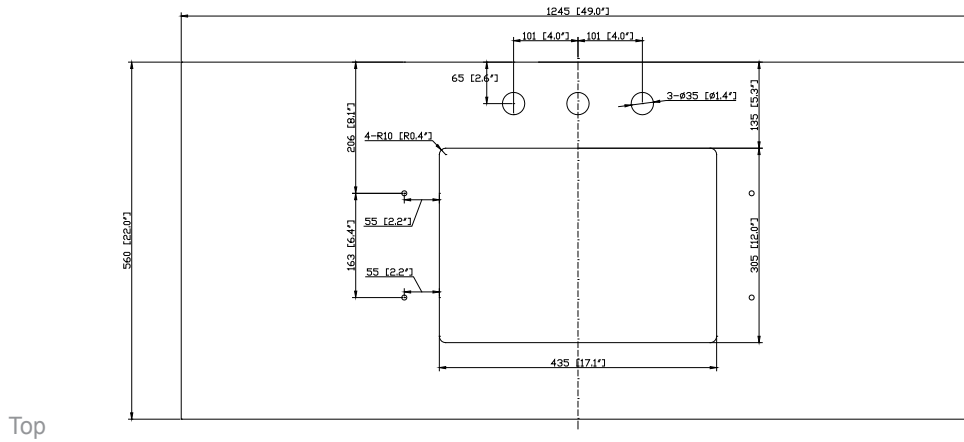

Product Diagrams

Side