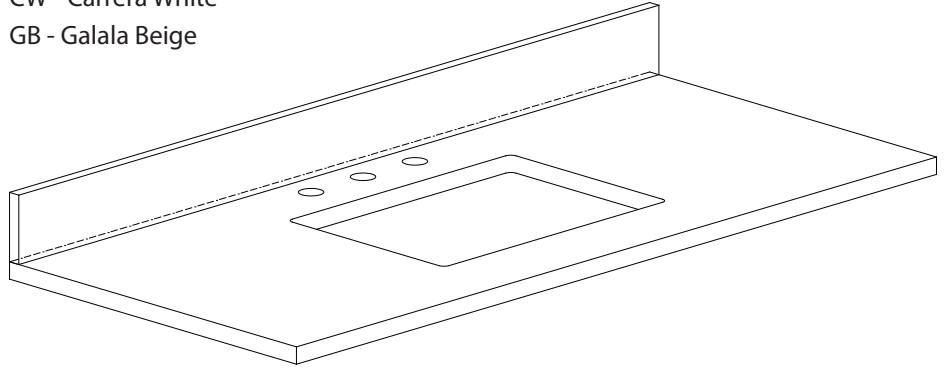

Avanity

BRENTWOOD-V49-NW

Features

- Solid poplar frame and Elm veneer MDF
- Handcrafted details
- 2 soft-close doors
- 6 soft-close drawers
- 1 interior shelf
- Electro-plated brass finished hardware
- Adjustable height levelers
- Under counter application

Colors / Finishes

- New Walnut

Nominal Dimension

- 49W x 22D x 33.6H (inches)

Components

Mirror	BRENTWOOD-M30-NW		
Vanity Top	SUT49BK-R	SUT49GB-R	SUT49CW-R
Sink	CUM20WT-R		

Product Diagrams

Front

Back

Side

Top

For customer support please call 626 404 7678 weekdays 9:00 to 6:00 PST

SUT49BK-R / SUT49CW -R / SUT49GB-R

Features

- BK - Natural black granite
- CW - Natural Carrera White marble
- GB - Natural Galala Beige marble
- Top cutout for single undermount sink
- Top pre-drilled for 8" widespread faucet
- 4" backsplash included

Nominal Dimension

- 49W x 22D x 0.7H inches
- 1244 x 560 x 18 mm

Colors / Finishes

- BK - Black
- CW - Carrera White
- GB - Galala Beige

Components

Sink	CUM20WT-R		
Vanity	BRENTWOOD-V49-NW	LEXINGTON-V48-LE	LOFT-V48-DW
	MADISON-V48-LE	MADISON-V48-TO	MODERO-V48-ES