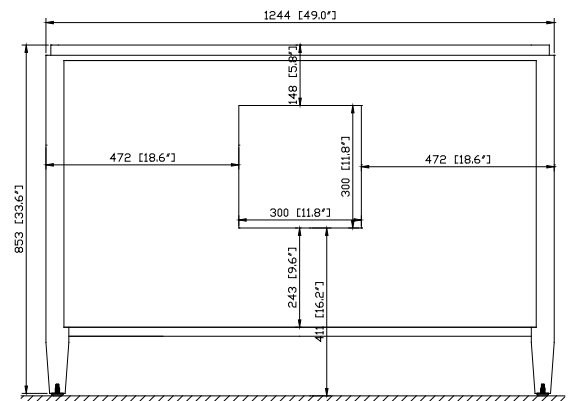

Avanity

BRENTWOOD-V49-NW

Features

- Solid poplar frame and Elm veneer MDF
- Handcrafted details
- 2 soft-close doors
- 6 soft-close drawers
- 1 interior shelf
- Electro-plated brass finished hardware
- Adjustable height levelers
- Under counter application

Colors / Finishes

- New Walnut

Nominal Dimension

- 49W x 22D x 33.6H (inches)

Components

Mirror	BRENTWOOD-M30-NW		
Vanity Top	SUT49BK-R	SUT49GB-R	SUT49CW-R
Sink	CUM20WT-R		

Product Diagrams

Front

Nominal Dimension

- 49W x 22D x 0.7H inches
- 1244 x 560 x 18 mm

Colors / Finishes

- BK - Black
- CW - Carrera White
- GB - Galala Beige

Components

Sink	CUM20WT-R		
Vanity	BRENTWOOD-V49-NW	LEXINGTON-V48-LE	LOFT-V48-DW
	MADISON-V48-LE	MADISON-V48-TO	MODERO-V48-ES

Nominal Dimension

- 20W x 15D x 7.7H inches
- 510 x 381 x 196mm

Components

Drain	VC-DRAIN-CP	VC-DRAIN-BN
-------	-------------	-------------

Product Diagrams

Top

Front

Side