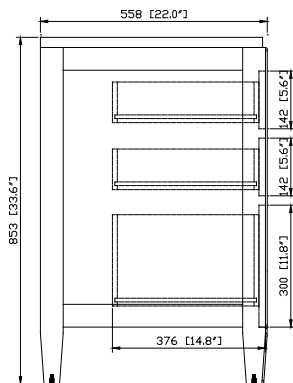

Avanity

BRENTWOOD-V49-NW

Features

- Solid poplar frame and Elm veneer MDF
- Handcrafted details
- 2 soft-close doors
- 6 soft-close drawers
- 1 interior shelf
- Electro-plated brass finished hardware
- Adjustable height levelers
- Under counter application

Colors / Finishes

- New Walnut

Nominal Dimension

- 49W x 22D x 33.6H (inches)

Components

Mirror	BRENTWOOD-M30-NW		
Vanity Top	SUT49BK-R	SUT49GB-R	SUT49CW-R
Sink	CUM20WT-R		

Product Diagrams

Side

Top

For customer support please call 626 404 7678 weekdays 9:00 to 6:00 PST