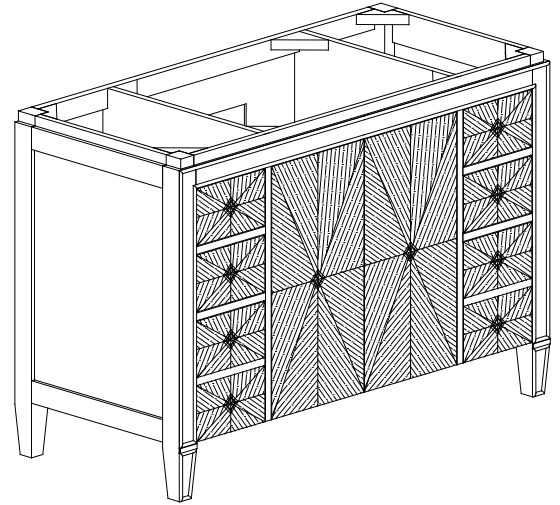

Avanity

BRENTWOOD-V49-NW

Features

- Solid poplar frame and Elm veneer MDF
- Handcrafted details
- 2 soft-close doors
- 6 soft-close drawers
- 1 interior shelf
- Electro-plated brass finished hardware
- Adjustable height levelers
- Under counter application

Colors / Finishes

- New Walnut

Nominal Dimension

- 49W x 22D x 33.6H (inches)

Components

Mirror	BRENTWOOD-M30-NW		
Vanity Top	SUT49BK-R	SUT49GB-R	SUT49CW-R
Sink	CUM20WT-R		

Product Diagrams

Front

Back

Side

Top

For customer support please call 626 404 7678 weekdays 9:00 to 6:00 PST

SUT49BK-R / SUT49CW -R / SUT49GB-R

Features

- BK - Natural black granite
- CW - Natural Carrera White marble
- GB - Natural Galala Beige marble
- Top cutout for single undermount sink
- Top pre-drilled for 8" widespread faucet
- 4" backsplash included

Nominal Dimension

- 49W x 22D x 0.7H inches
- 1244 x 560 x 18 mm

Colors / Finishes

- BK - Black
- CW - Carrera White
- GB - Galala Beige

Components

Sink	CUM20WT-R		
Vanity	BRENTWOOD-V49-NW	LEXINGTON-V48-LE	LOFT-V48-DW
	MADISON-V48-LE	MADISON-V48-TO	MODERO-V48-ES