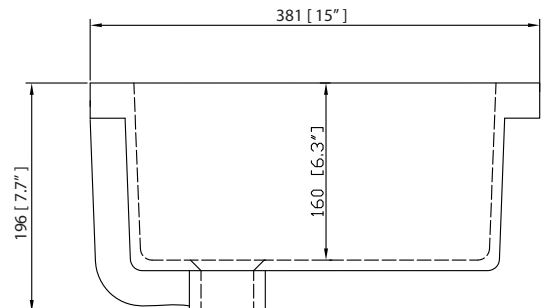

Colors / Finishes

- New Walnut

Nominal Dimension

- 49W x 22D x 33.6H (inches)

Components

Mirror	BRENTWOOD-M30-NW		
Vanity Top	SUT49BK-R	SUT49GB-R	SUT49CW-R
Sink	CUM20WT-R		

Product Diagrams

Front

Nominal Dimension

- 49W x 22D x 0.7H inches
- 1244 x 560 x 18 mm

Colors / Finishes

- BK - Black
- CW - Carrera White
- GB - Galala Beige

Components

Sink	CUM20WT-R		
Vanity	BRENTWOOD-V49-NW	LEXINGTON-V48-LE	LOFT-V48-DW
	MADISON-V48-LE	MADISON-V48-TO	MODERO-V48-ES

Nominal Dimension

- 20W x 15D x 7.7H inches
- 510 x 381 x 196mm

Components

Drain	VC-DRAIN-CP	VC-DRAIN-BN
-------	-------------	-------------

Product Diagrams

Top

Front

Side