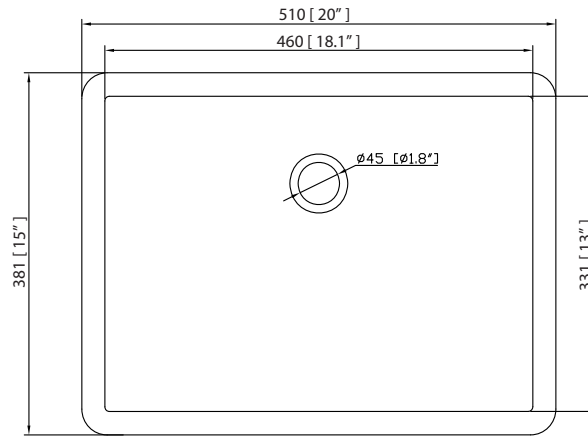

Colors / Finishes

- New Walnut

Nominal Dimension

- 49W x 22D x 33.6H (inches)

Components

Mirror	BRENTWOOD-M30-NW		
Vanity Top	SUT49BK-R	SUT49GB-R	SUT49CW-R
Sink	CUM20WT-R		

Product Diagrams

Front

Nominal Dimension

- 49W x 22D x 0.7H inches
- 1244 x 560 x 18 mm

Colors / Finishes

- BK - Black
- CW - Carrera White
- GB - Galala Beige

Components

Sink	CUM20WT-R		
Vanity	BRENTWOOD-V49-NW	LEXINGTON-V48-LE	LOFT-V48-DW
	MADISON-V48-LE	MADISON-V48-TO	MODERO-V48-ES

Nominal Dimension

- 20W x 15D x 7.7H inches
- 510 x 381 x 196mm

Components

Drain	VC-DRAIN-CP	VC-DRAIN-BN
-------	-------------	-------------

Product Diagrams

Top

Front

Side