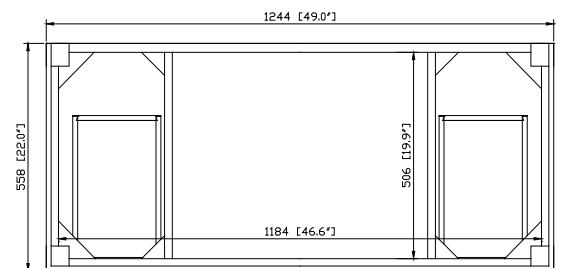

Top

For customer support please call 626 404 7678 weekdays 9:00 to 6:00 PST