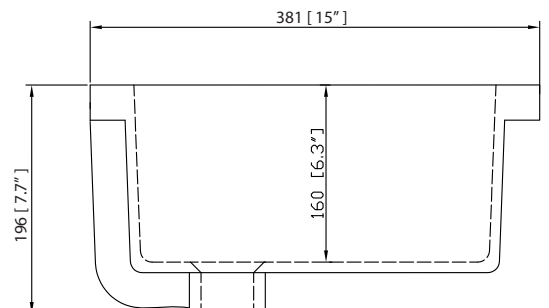

Avanity

CUM20WT-R

Features

- Vitreous China
- Undermount application

Colors / Finishes

- White

Nominal Dimension

- 20W x 15D x 7.7H inches
- 510 x 381 x 196mm

Components

Drain	VC-DRAIN-CP	VC-DRAIN-BN

Product Diagrams

Front

Side