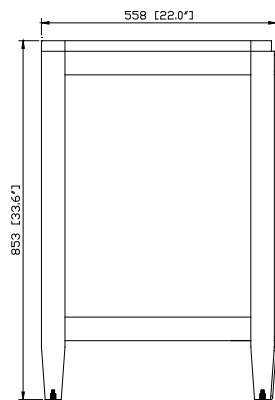

Avanity

BRENTWOOD-V31-NW

Features

- Solid poplar frame and Elm veneer MDF
- Handcrafted details
- 2 soft-close doors
- 1 interior shelf
- Electro-plated brass finished hardware
- Adjustable height levelers
- Under counter application

Colors / Finishes

- New Walnut

Nominal Dimension

- 31W x 22D x 33.6H (inches)

Components

Mirror	BRENTWOOD-M24-NW	BRENTWOOD-M30-NW	
Vanity Top	SUT31BK-R	SUT31GB-R	SUT31CW-R
Sink	CUM20WT-R		

Product Diagrams

Front

Back

Side

Top

For customer support please call 626 404 7678 weekdays 9:00 to 6:00 PST