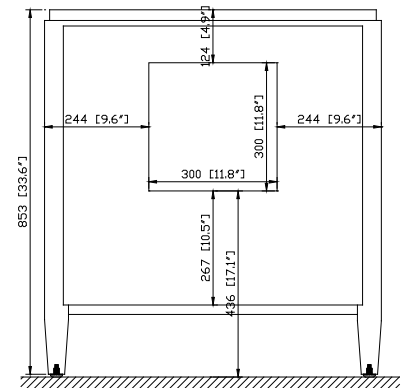

Avanity

BRENTWOOD-V31-NW

Features

- Solid poplar frame and Elm veneer MDF
- Handcrafted details
- 2 soft-close doors
- 1 interior shelf
- Electro-plated brass finished hardware
- Adjustable height levelers
- Under counter application

Colors / Finishes

- New Walnut

Nominal Dimension

- 31W x 22D x 33.6H (inches)

Components

Mirror	BRENTWOOD-M24-NW	BRENTWOOD-M30-NW	
Vanity Top	SUT31BK-R	SUT31GB-R	SUT31CW-R
Sink	CUM20WT-R		

Product Diagrams

Front

Nominal Dimension

- 31W x 22D x 1H inches
- 787 x 560 x 25 mm

Components

Sink	CUM20WT-R		
Vanity	BRENTWOOD-V31-NW	LOFT-V30-DW	TROPICA-V30-AB
	TROPICA-V30-AW	WESTWOOD-V30-EB	WESTWOOD-V30-WW

Colors / Finishes

Colors / Finishes

- White

Nominal Dimension

- 20W x 15D x 7.7H inches
- 510 x 381 x 196mm

Components

Drain	VC-DRAIN-CP	VC-DRAIN-BN
-------	-------------	-------------

Product Diagrams

Top