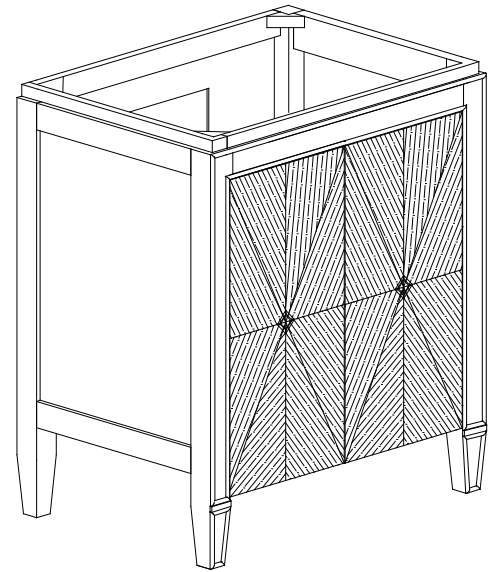

Avanity

BRENTWOOD-V31-NW

Features

- Solid poplar frame and Elm veneer MDF
- Handcrafted details
- 2 soft-close doors
- 1 interior shelf
- Electro-plated brass finished hardware
- Adjustable height levelers
- Under counter application

Colors / Finishes

- New Walnut

Nominal Dimension

- 31W x 22D x 33.6H (inches)

Components

Mirror	BRENTWOOD-M24-NW	BRENTWOOD-M30-NW	
Vanity Top	SUT31BK-R	SUT31GB-R	SUT31CW-R
Sink	CUM20WT-R		

Product Diagrams

Front

Nominal Dimension

- 31W x 22D x 1H inches
- 787 x 560 x 25 mm

Components

Sink	CUM20WT-R		
Vanity	BRENTWOOD-V31-NW	LOFT-V30-DW	TROPICA-V30-AB
	TROPICA-V30-AW	WESTWOOD-V30-EB	WESTWOOD-V30-WW

Colors / Finishes

Colors / Finishes

- White

Nominal Dimension

- 20W x 15D x 7.7H inches
- 510 x 381 x 196mm

Components

Drain	VC-DRAIN-CP	VC-DRAIN-BN
-------	-------------	-------------

Product Diagrams

Top