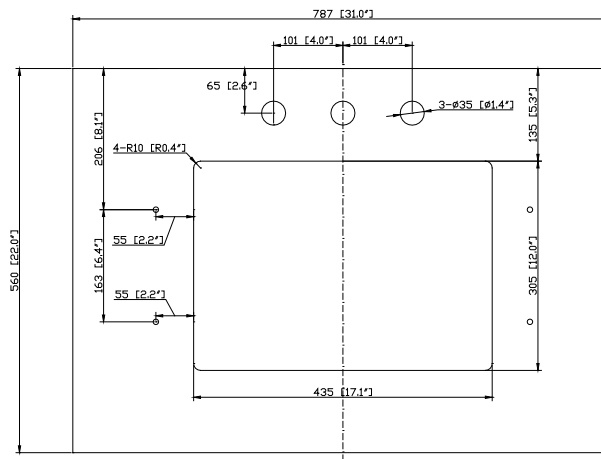

Product Diagrams

Top

Side