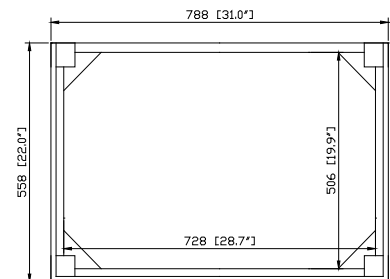

Top

For customer support please call 626 404 7678 weekdays 9:00 to 6:00 PST