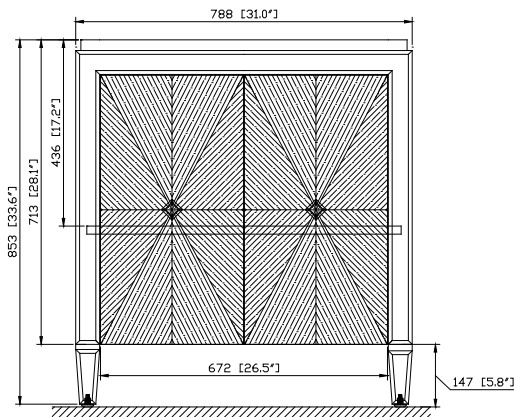

Avanity

BRENTWOOD-V31-NW

Features

- Solid poplar frame and Elm veneer MDF
- Handcrafted details
- 2 soft-close doors
- 1 interior shelf
- Electro-plated brass finished hardware
- Adjustable height levelers
- Under counter application

Colors / Finishes

- New Walnut

Nominal Dimension

- 31W x 22D x 33.6H (inches)

Components

Mirror	BRENTWOOD-M24-NW	BRENTWOOD-M30-NW	
Vanity Top	SUT31BK-R	SUT31GB-R	SUT31CW-R
Sink	CUM20WT-R		

Product Diagrams

Front

Nominal Dimension

- 31W x 22D x 1H inches
- 787 x 560 x 25 mm

Components

Sink	CUM20WT-R		
Vanity	BRENTWOOD-V31-NW	LOFT-V30-DW	TROPICA-V30-AB
	TROPICA-V30-AW	WESTWOOD-V30-EB	WESTWOOD-V30-WW

Colors / Finishes

Colors / Finishes

- White

Nominal Dimension

- 20W x 15D x 7.7H inches
- 510 x 381 x 196mm

Components

Drain	VC-DRAIN-CP	VC-DRAIN-BN
-------	-------------	-------------

Product Diagrams

Top