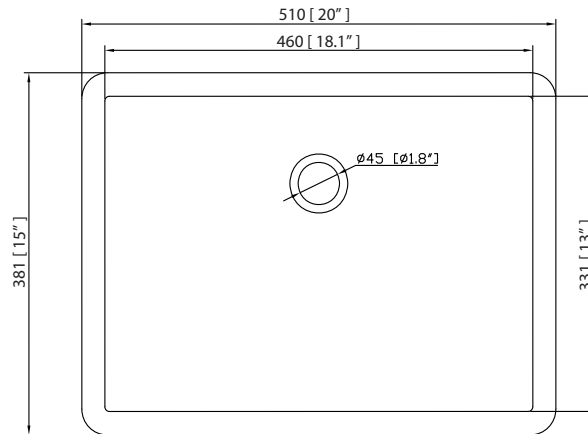

Colors / Finishes

- New Walnut

Nominal Dimension

- 31W x 22D x 33.6H (inches)

Components

Mirror	BRENTWOOD-M24-NW	BRENTWOOD-M30-NW	
Vanity Top	SUT31BK-R	SUT31GB-R	SUT31CW-R
Sink	CUM20WT-R		

Product Diagrams

Front

Nominal Dimension

- 31W x 22D x 1H inches
- 787 x 560 x 25 mm

Components

Sink	CUM20WT-R		
Vanity	BRENTWOOD-V31-NW	LOFT-V30-DW	TROPICA-V30-AB
	TROPICA-V30-AW	WESTWOOD-V30-EB	WESTWOOD-V30-WW

Colors / Finishes

- BK - Black
- CW - Carrera White
- GB - Galala Beige

Product Diagrams

Top

Side

Avanity

CUM20WT-R

Features

- Vitreous China
- Undermount application

Colors / Finishes

- White

Nominal Dimension

- 20W x 15D x 7.7H inches
- 510 x 381 x 196mm

Components

Drain	VC-DRAIN-CP	VC-DRAIN-BN
-------	-------------	-------------

Product Diagrams

Top