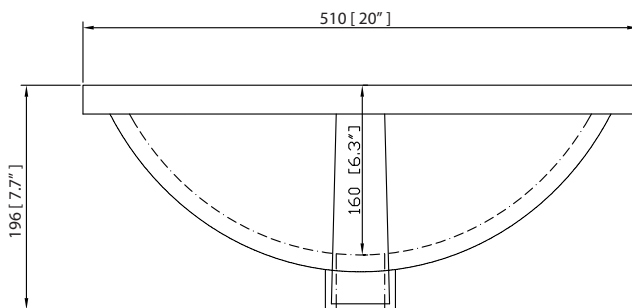

Colors / Finishes

- New Walnut

Nominal Dimension

- 31W x 22D x 33.6H (inches)

Components

Mirror	BRENTWOOD-M24-NW	BRENTWOOD-M30-NW	
Vanity Top	SUT31BK-R	SUT31GB-R	SUT31CW-R
Sink	CUM20WT-R		

Product Diagrams

Front

Nominal Dimension

- 31W x 22D x 1H inches
- 787 x 560 x 25 mm

Components

Sink	CUM20WT-R		
Vanity	BRENTWOOD-V31-NW	LOFT-V30-DW	TROPICA-V30-AB
	TROPICA-V30-AW	WESTWOOD-V30-EB	WESTWOOD-V30-WW

Colors / Finishes

Colors / Finishes

- White

Nominal Dimension

- 20W x 15D x 7.7H inches
- 510 x 381 x 196mm

Components

Drain	VC-DRAIN-CP	VC-DRAIN-BN
-------	-------------	-------------

Product Diagrams

Top