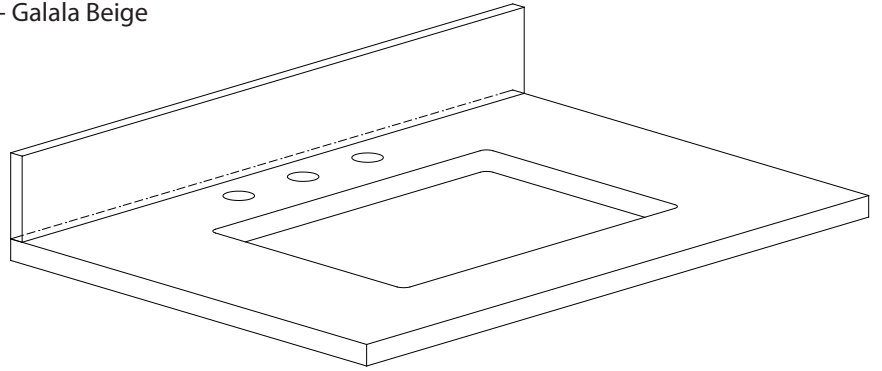

Colors / Finishes

- BK - Black
- CW - Carrera White
- GB - Galala Beige