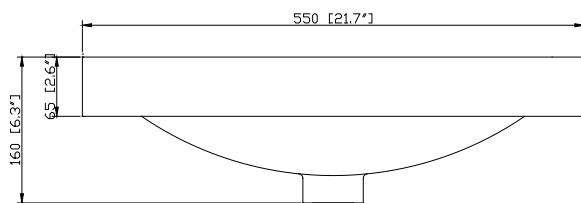

Colors / Finishes

- New Walnut

Nominal Dimension

- 25W x 21D x 32H (inches)

Components

Mirror	BRENTWOOD-M24-NW		
Sink	CVE550RE	CVE420SQ	CVE420RD
	CVE460SQ	CVE460RD	

Product

Front

Colors / Finishes

- White

Nominal Dimension

- 21.7W x 18.1D x 6.3H inches
- 550 x 460 x 160 mm

Components

Drain	VC-DRAIN-CP	VC-DRAIN-BN
Vanity	BRENTWOOD-V25-NW	PRADO-V22-DW

Product Diagrams

Top