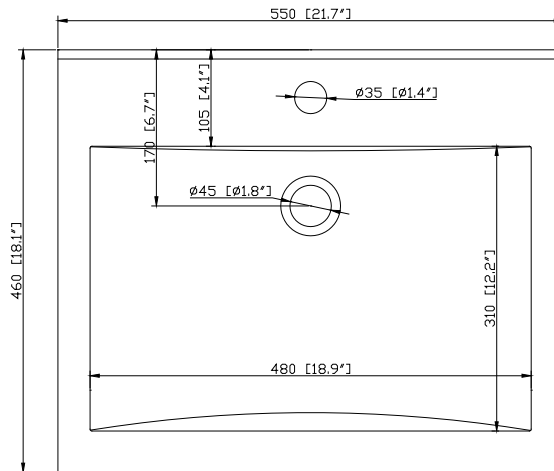

Colors / Finishes

- New Walnut

Nominal Dimension

- 25W x 21D x 32H (inches)

Components

Mirror	BRENTWOOD-M24-NW		
Sink	CVE550RE	CVE420SQ	CVE420RD
	CVE460SQ	CVE460RD	

Product

Front

Colors / Finishes

- White

Nominal Dimension

- 21.7W x 18.1D x 6.3H inches
- 550 x 460 x 160 mm

Components

Drain	VC-DRAIN-CP	VC-DRAIN-BN
Vanity	BRENTWOOD-V25-NW	PRADO-V22-DW

Product Diagrams

Top