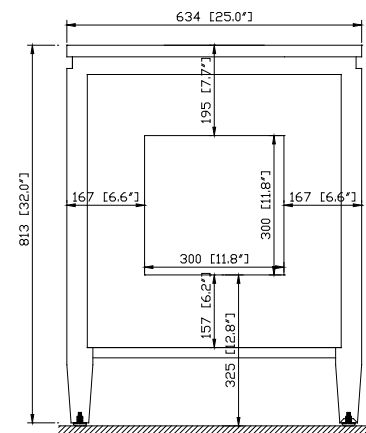

Avanity

BRENTWOOD-V25-NW

Features

- Solid poplar frame and Elm veneer MDF
- 2 soft-close doors
- 1 interior shelf
- Electro-plated brass finished hardware
- Adjustable height levelers
- Above counter application

Colors / Finishes

- New Walnut

Nominal Dimension

- 25W x 21D x 32H (inches)

Components

Mirror	BRENTWOOD-M24-NW		
Sink	CVE550RE	CVE420SQ	CVE420RD
	CVE460SQ	CVE460RD	

Product

Front

Colors / Finishes

- White

Nominal Dimension

- 21.7W x 18.1D x 6.3H inches
- 550 x 460 x 160 mm

Components

Drain	VC-DRAIN-CP	VC-DRAIN-BN
Vanity	BRENTWOOD-V25-NW	PRADO-V22-DW

Product Diagrams

Top