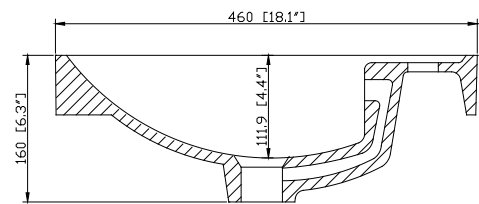

Avanity

CVE550RE

Features

- Vitreous China
- Vessel application
- Pre-drilled for single faucet

Colors / Finishes

- White

Nominal Dimension

- 21.7W x 18.1D x 6.3H inches
- 550 x 460 x 160 mm

Components

Drain	VC-DRAIN-CP	VC-DRAIN-BN
Vanity	BRENTWOOD-V25-NW	PRADO-V22-DW

Product Diagrams

Top

Front

Side