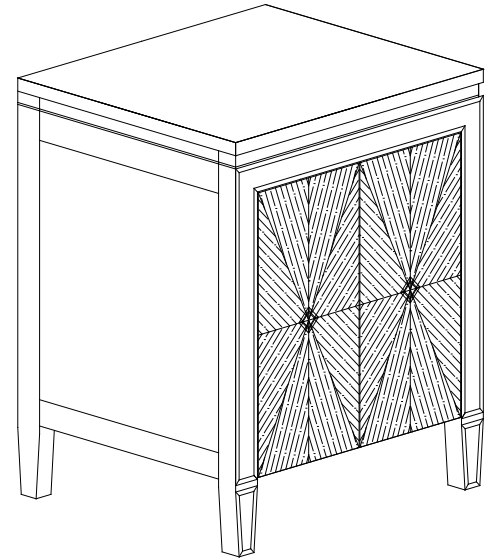

Avanity

BRENTWOOD-V25-NW

Features

- Solid poplar frame and Elm veneer MDF
- 2 soft-close doors
- 1 interior shelf
- Electro-plated brass finished hardware
- Adjustable height levelers
- Above counter application

Colors / Finishes

- New Walnut

Nominal Dimension

- 25W x 21D x 32H (inches)

Components

Mirror	BRENTWOOD-M24-NW		
Sink	CVE550RE	CVE420SQ	CVE420RD
	CVE460SQ	CVE460RD	

Product

Front

Back

Side

Top

For customer support please call 626 404 7678 weekdays 9:00 to 6:00 PST

Avanity

CVE550RE

Features

- Vitreous China
- Vessel application
- Pre-drilled for single faucet

Colors / Finishes

- White

Nominal Dimension

- 21.7W x 18.1D x 6.3H inches
- 550 x 460 x 160 mm

Components

Drain	VC-DRAIN-CP	VC-DRAIN-BN
Vanity	BRENTWOOD-V25-NW	PRADO-V22-DW

Product Diagrams

Top