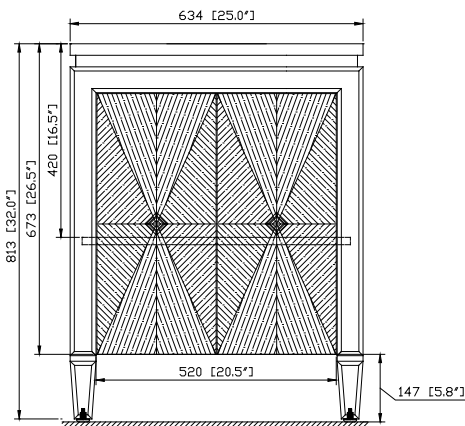

Avanity

BRENTWOOD-V25-NW

Features

- Solid poplar frame and Elm veneer MDF
- 2 soft-close doors
- 1 interior shelf
- Electro-plated brass finished hardware
- Adjustable height levelers
- Above counter application

Colors / Finishes

- New Walnut

Nominal Dimension

- 25W x 21D x 32H (inches)

Components

Mirror	BRENTWOOD-M24-NW		
Sink	CVE550RE	CVE420SQ	CVE420RD
	CVE460SQ	CVE460RD	

Product

Front

Colors / Finishes

- White

Nominal Dimension

- 21.7W x 18.1D x 6.3H inches
- 550 x 460 x 160 mm

Components

Drain	VC-DRAIN-CP	VC-DRAIN-BN
Vanity	BRENTWOOD-V25-NW	PRADO-V22-DW

Product Diagrams

Top