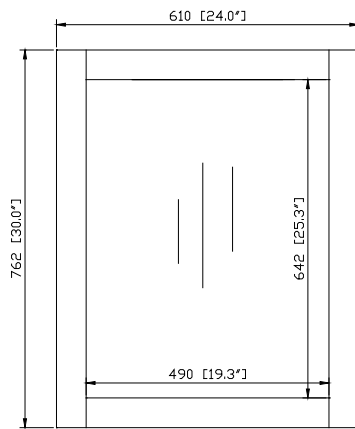

Avanity

14000-M24-CG

Features

- Durable poplar wood frame
- Beveled-edge mirror
- Mirror hangs vertically and horizontally
- Wall cleat for easy hanging and leveling

Colors / Finishes

- Chilled Gray

Nominal Dimension

- 24W x 1.3D x 30H (inches)

Components

Vanity	BROOKS-CG	MODERO-CG	TRIBECA-CG
--------	-----------	-----------	------------

Product Diagrams

Front

Back

Side

Top