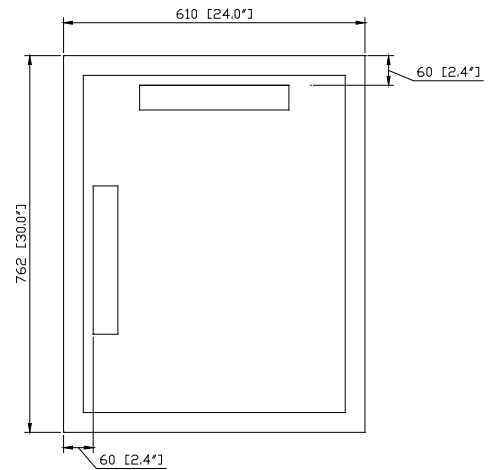

Avanity

14000-M24-CG

Features

- Durable poplar wood frame
- Beveled-edge mirror
- Mirror hangs vertically and horizontally
- Wall cleat for easy hanging and leveling

Colors / Finishes

- Chilled Gray

Nominal Dimension

- 24W x 1.3D x 30H (inches)

Components

Vanity	BROOKS-CG	MODERO-CG	TRIBECA-CG
--------	-----------	-----------	------------

Product Diagrams

Front

Back

Side

Top