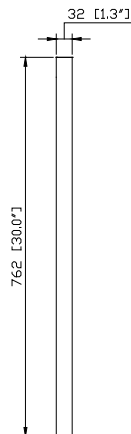

Avanity

14000-M24-CG

Features

- Durable poplar wood frame
- Beveled-edge mirror
- Mirror hangs vertically and horizontally
- Wall cleat for easy hanging and leveling

Colors / Finishes

- Chilled Gray

Nominal Dimension

- 24W x 1.3D x 30H (inches)

Components

Vanity	BROOKS-CG	MODERO-CG	TRIBECA-CG
--------	-----------	-----------	------------

Product Diagrams

Front

Back

Side

Top