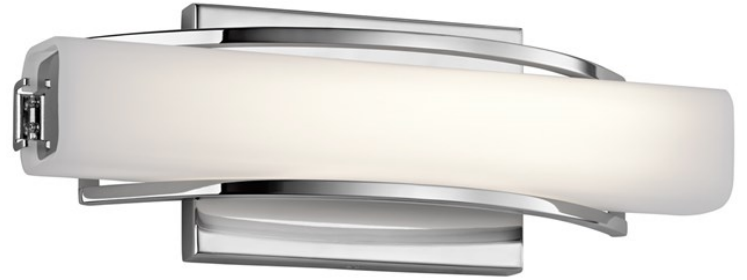

SPECIFICATIONS

Certifications/Qualifications

ADA Compliant	Yes
Prop65	Yes
	www.kichler.com/warranty

Dimensions

Base Backplate	6.69" X 4.75"
Extension	3.13"
Weight	3.08 LBS
Height from center of Wall opening (Spec Sheet)	6.00"
Height	13.25"
Overall Height	3.13"
Width	4.75"

Light Source

Delivered Lumens	1200
Dimmable	Yes
Expected Life Span (Hours)	40000
Lamp Included	Integrated
Light Source	LED
# of Bulbs/LED Modules	1

Mounting/Installation

Interior/Exterior	INTERIOR
Lead Wire Length	7"
Location Rating	Damp
Mounting Weight	3.08 LBS
Mount Vertical Or Horizontal	Yes

Photometrics

Color Rendering Index	90
Color Temperature Range	3200
Kelvin Temperature	3000K

FIXTURE ATTRIBUTES

Housing

Diffuser Description	Clear Satin Etched
Primary Material	GLASS
Shade Dimensions	13.25" X 2.25" X 2.25"

Product/Ordering Information

SKU	83760
Finish	Chrome
Style	Contemporary
UPC	887913837608

Finish Options

-  Brushed Nickel
-  Chrome
-  Matte Black

ALSO IN THIS FAMILY