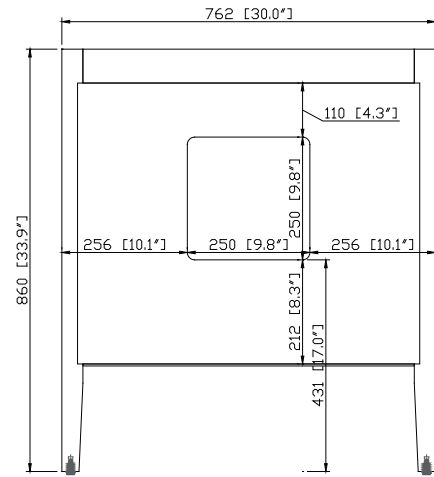

- Taupe Glaze
- White

Nominal Dimension

- 30W x 21.5D x 33.9H (inches)

Related Items

Mirror	14000-M24-TG	14000-M28-TG	
	14000-M24-WT	14000-M28-WT	
	14000-MC24-TG	14000-MC28-TG	
	14000-MC24-WT	14000-MC28-WT	
Vanity Top	SUT31BK-R	SUT31CW-R	SUT31GB-R
	SUT31BK	SUT31CW	SUT31GB
Sink	CUM20WT-R	CUM18WTX	CUM18LN

Product Diagrams

Front

Back

Side

Top