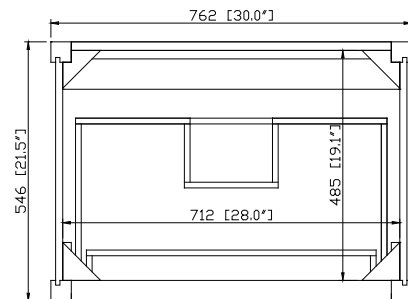

- Taupe Glaze
- White

Nominal Dimension

- 30W x 21.5D x 33.9H (inches)

Related Items

Mirror	14000-M24-TG	14000-M28-TG	
	14000-M24-WT	14000-M28-WT	
	14000-MC24-TG	14000-MC28-TG	
	14000-MC24-WT	14000-MC28-WT	
Vanity Top	SUT31BK-R	SUT31CW-R	SUT31GB-R
	SUT31BK	SUT31CW	SUT31GB
Sink	CUM20WT-R	CUM18WTX	CUM18LN

Product Diagrams

Front

Back

Side

Top