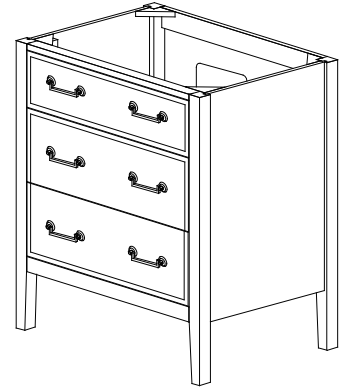

Avanity

DELANO-V30-TG
DELANO-V30-WT

Features

- Solid poplar frame and birch veneer plywood
- 1 flip down drawer
- 2 soft-close drawers
- Black bronze finish hardware
- Adjustable height levelers

Colors / Finishes

- Taupe Glaze
- White

Nominal Dimension

- 30W x 21.5D x 33.9H (inches)

Related Items

Mirror	14000-M24-TG	14000-M28-TG	
	14000-M24-WT	14000-M28-WT	
	14000-MC24-TG	14000-MC28-TG	
	14000-MC24-WT	14000-MC28-WT	
Vanity Top	SUT31BK-R	SUT31CW-R	SUT31GB-R
	SUT31BK	SUT31CW	SUT31GB
Sink	CUM20WT-R	CUM18WTX	CUM18LN

Product Diagrams

Front

Back

Side

Top