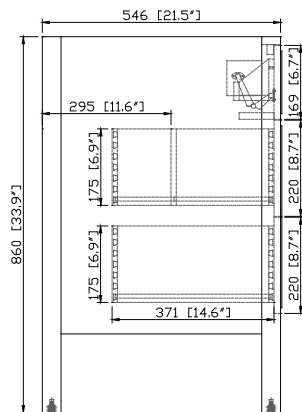

- Taupe Glaze
- White

Nominal Dimension

- 30W x 21.5D x 33.9H (inches)

Related Items

Mirror	14000-M24-TG	14000-M28-TG	
	14000-M24-WT	14000-M28-WT	
	14000-MC24-TG	14000-MC28-TG	
	14000-MC24-WT	14000-MC28-WT	
Vanity Top	SUT31BK-R	SUT31CW-R	SUT31GB-R
	SUT31BK	SUT31CW	SUT31GB
Sink	CUM20WT-R	CUM18WTX	CUM18LN

Product Diagrams

Front

Back

Side

Top