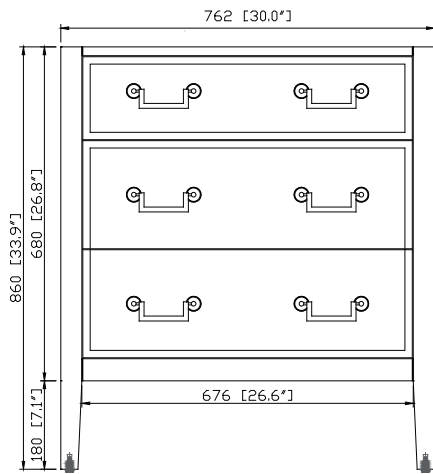

- Taupe Glaze
- White

Nominal Dimension

- 30W x 21.5D x 33.9H (inches)

Related Items

Mirror	14000-M24-TG	14000-M28-TG	
	14000-M24-WT	14000-M28-WT	
	14000-MC24-TG	14000-MC28-TG	
	14000-MC24-WT	14000-MC28-WT	
Vanity Top	SUT31BK-R	SUT31CW-R	SUT31GB-R
	SUT31BK	SUT31CW	SUT31GB
Sink	CUM20WT-R	CUM18WTX	CUM18LN

Product Diagrams

Front

Back

Side

Top