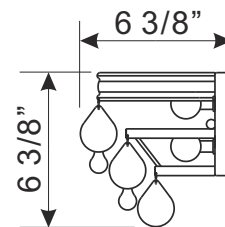

Top view

Side view

A=  40mmx37sets (Spare part: 1set)

B=  76mmx27sets (Spare parts: 2sets)

2018-08