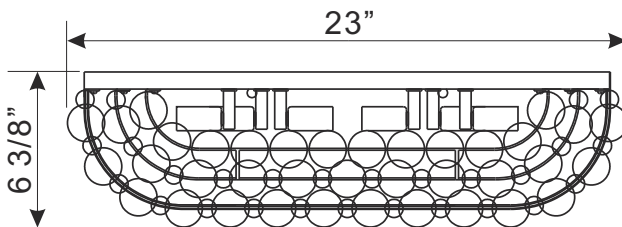

Top view

Side view

A=  40mmx37sets (Spare part: 1set)

B=  76mmx27sets (Spare parts: 2sets)

2018-08