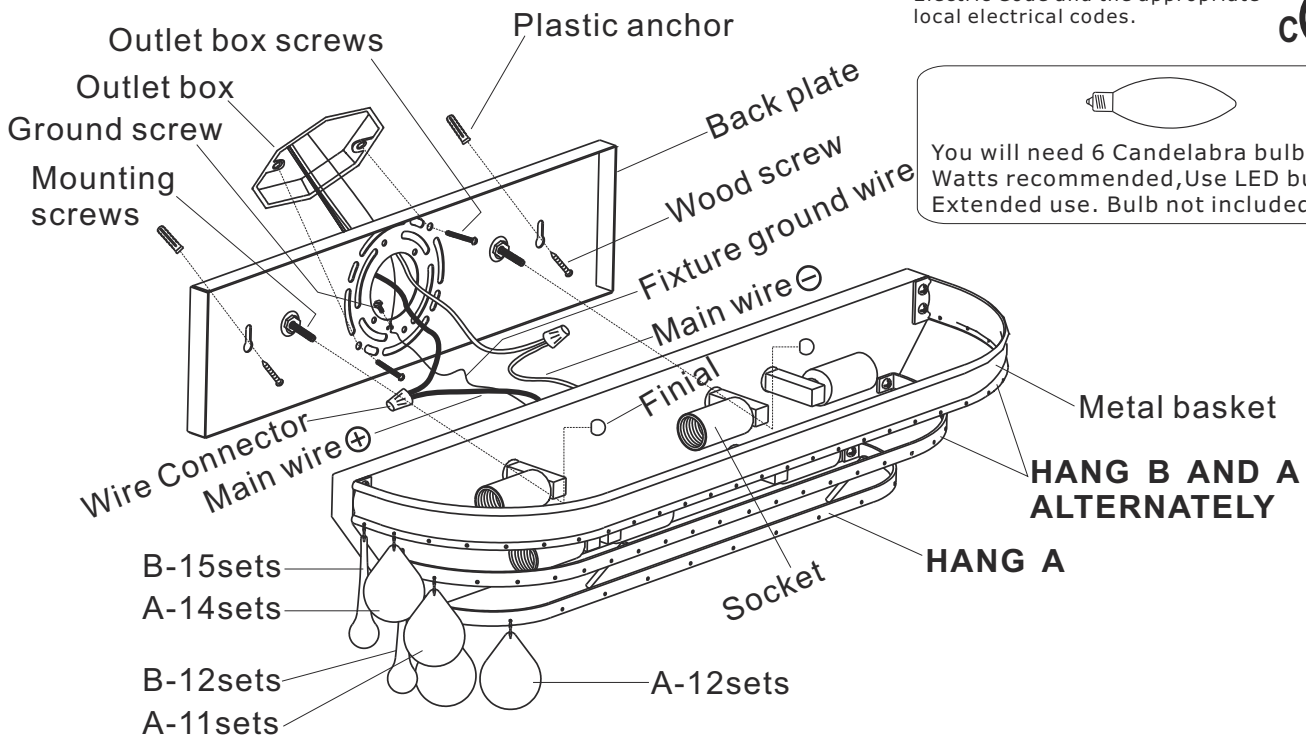

Electrical Danger

Turn Power off

⚠ WARNING: This product can expose you to Lead which is known to the state of California to cause cancer and/or birth defects or reproductive harm. For more information go to www.P65Warnings.ca.gov

All electrical components must be installed by a licensed electrician in accordance with the National Electric Code and the appropriate local electrical codes.

You will need 6 Candelabra bulbs 60 Watts recommended, Use LED bulbs for Extended use. Bulb not included

Top view

Side view

A=  40mmx37sets (Spare part: 1set)

B=  76mmx27sets (Spare parts: 2sets)

2018-08