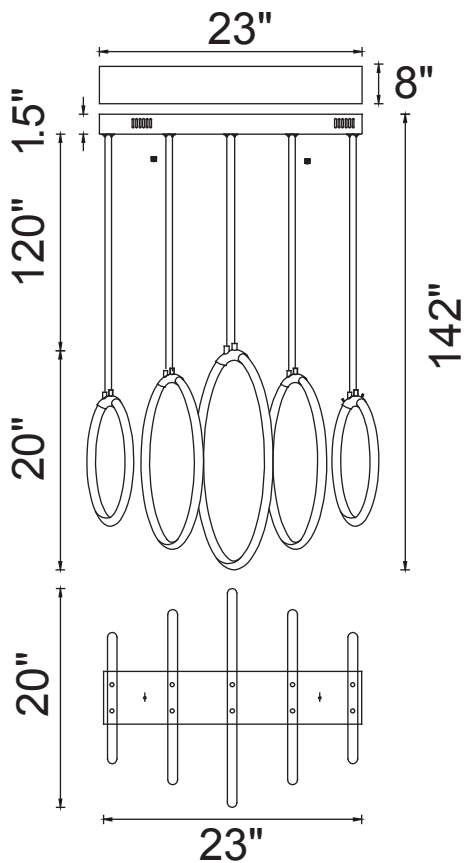

PROJECT: \_\_\_\_\_

FIXTURE TYPE: \_\_\_\_\_

LOCATION: \_\_\_\_\_

CONTACT/PHONE: \_\_\_\_\_

Item	1273P23-5-602-RC
Collection	FLUTE
Finish	Black
Acrylic	Satin Gold
Crystal	-----
Input	120V AC,60HZ,AC

Shade	-----
Length/Dia.	23"
Width/Ext.	20"
Height	20"
Maximum	142"
Lumens	2184

Light Source	LED
Bulb Info.	42W
Included	-----
Dimmable	Yes
Color	3000K
Weight	