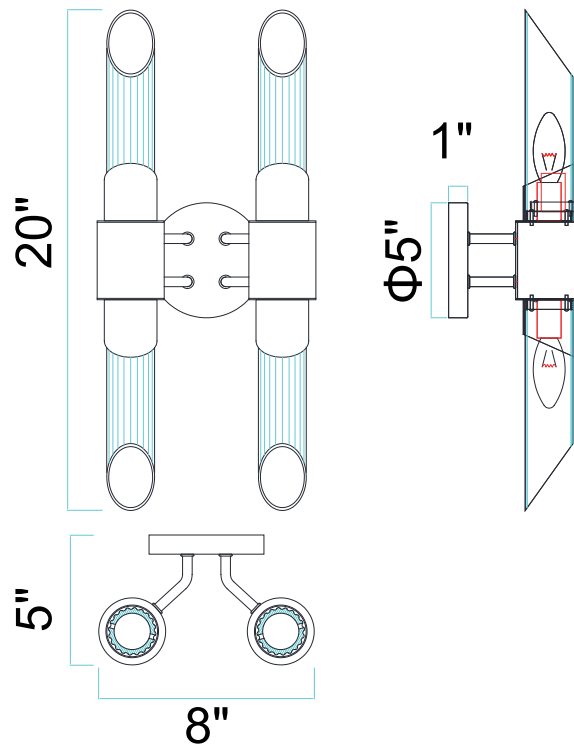

PROJECT: _____

FIXTURE TYPE: _____

LOCATION: _____

CONTACT/PHONE: _____

Item	1269W8-4-602
Collection	
Finish	Satin Gold
Glass	Clear
Crystal	-----
Input	120V AC,60HZ,AC

Shade	-----
Length/Dia.	8"
Width/Ext.	5"
Height	20"
Maximum	-----
Lumens	-----

Light Source	E12
Bulb Info.	4×60W
Included	-----
Dimmable	No
Color	-----
Weight	