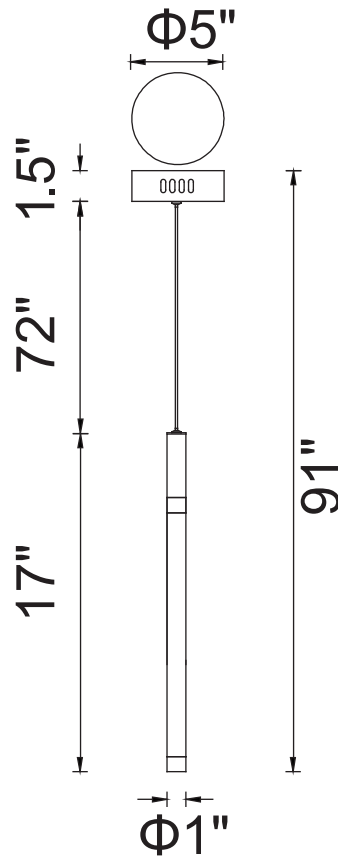

PROJECT: _____

FIXTURE TYPE: _____

LOCATION: _____

CONTACT/PHONE: _____

Item	1262P5-1-101
Collection	FLUTE
Finish	Black
Acrylic	Frosted
Crystal	-----
Input	120V AC,60HZ,AC

Shade	-----
Length/Dia.	5"
Width/Ext.	1.5"
Height	17"
Maximum	91"
Lumens	286

Light Source	LED
Bulb Info.	5.5W
Included	-----
Dimmable	Yes
Color	3000K
Weight	