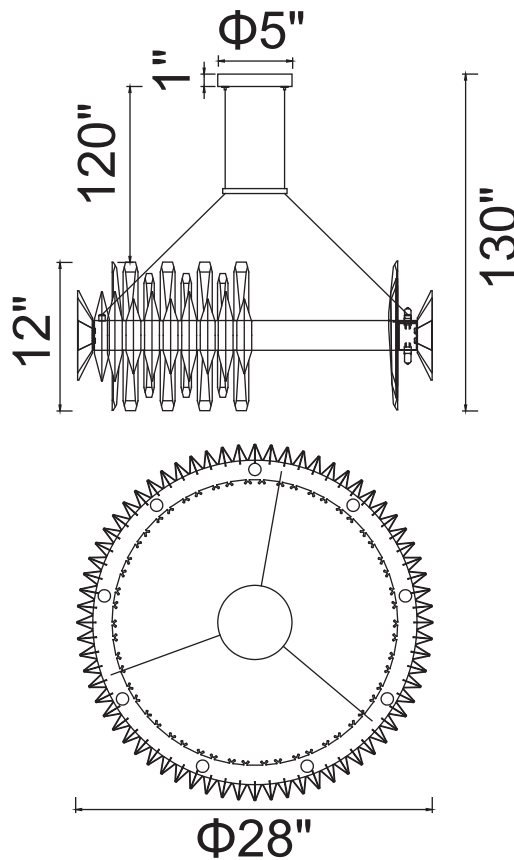

PROJECT: _____
 FIXTURE TYPE: _____
 LOCATION: _____
 CONTACT/PHONE: _____

Item	1247P28-18-602
Collection	CITYSCAPE
Finish	Satin Gold
Glass	-----
Crystal	Clear
Input	120V AC,60HZ,AC

Shade	-----
Length/Dia.	28"
Width/Ext.	28"
Height	12"
Maximum	130"
Lumens	-----

Light Source	G9
Bulb Info.	18×40W
Included	-----
Dimmable	Yes
Color	-----
Weight	