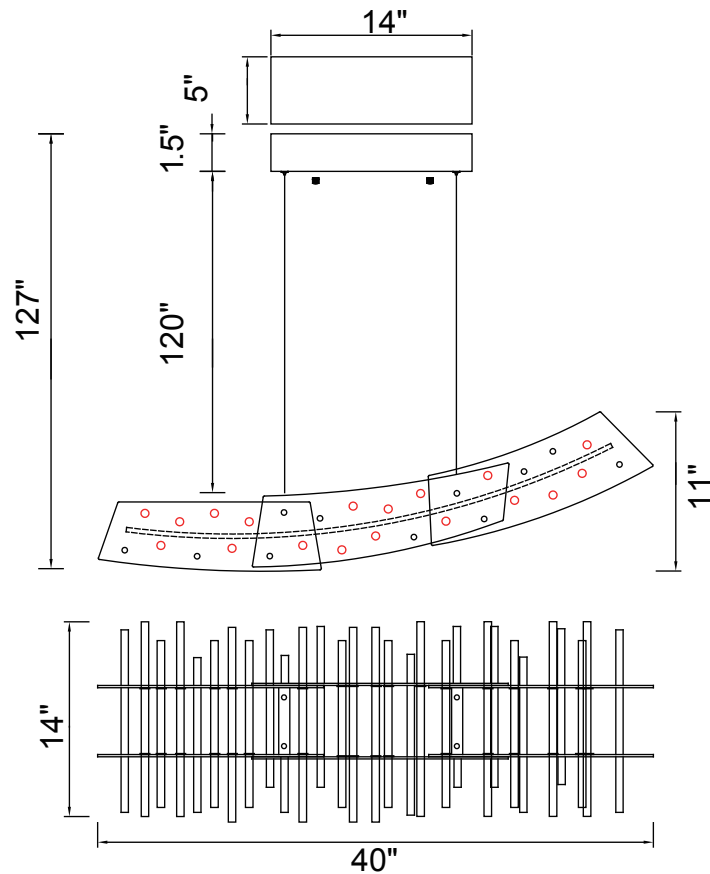

PROJECT: _____

FIXTURE TYPE: _____

LOCATION: _____

CONTACT/PHONE: _____

Item	1244P40-101
Collection	GONDOLA
Finish	Black
Glass	-----
Crystal	Clear
Input	120V AC,60HZ,AC

Shade	-----
Length/Dia.	40"
Width/Ext.	14"
Height	11"
Maximum	127"
Lumens	1040

Light Source	LED
Bulb Info.	20W
Included	-----
Dimmable	Yes
Color	3000K
Weight	