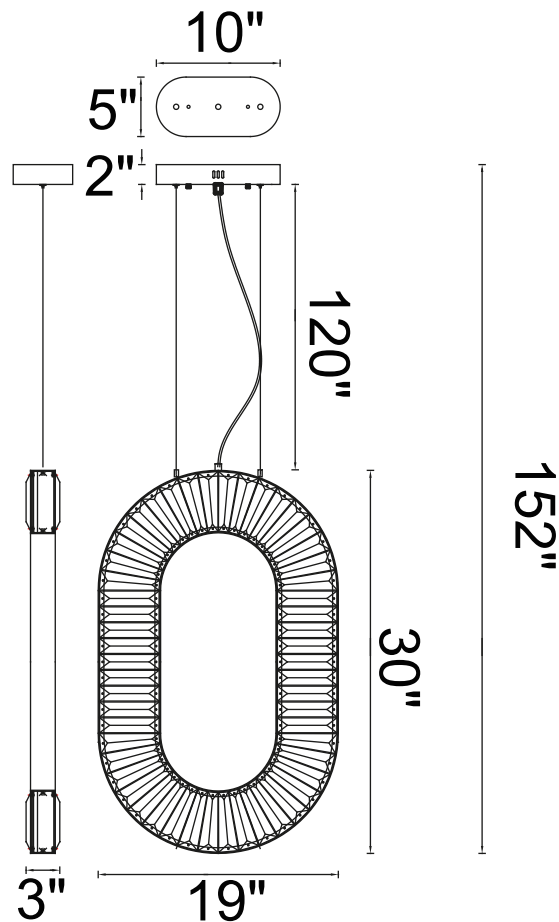

PROJECT: \_\_\_\_\_

FIXTURE TYPE: \_\_\_\_\_

LOCATION: \_\_\_\_\_

CONTACT/PHONE: \_\_\_\_\_

Item	1219P19-1-625-O
Collection	BIJOUX
Finish	Bass
Glass	-----
Crystal	Clear
Input	120V AC,60HZ,AC

Shade	-----
Length/Dia.	19"
Width/Ext.	3"
Height	30"
Maximum	152"
Lumens	3640

Light Source	LED
Bulb Info.	70W
Included	-----
Dimmable	Yes
Color	3000K
Weight	