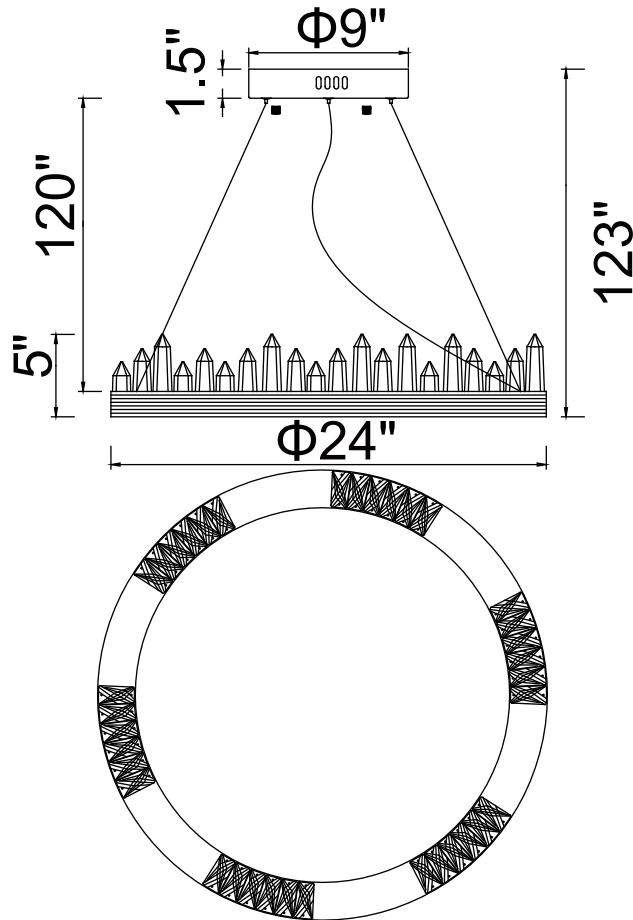

PROJECT: _____

FIXTURE TYPE: _____

LOCATION: _____

CONTACT/PHONE: _____

Item	1218P24-613
Collection	AGASSIZ
Finish	Polished Nickel
Glass	-----
Crystal	Clear
Input	120V AC,60HZ,AC

Shade	-----
Length/Dia.	24"
Width/Ext.	24"
Height	5"
Maximum	123"
Lumens	2548

Light Source	LED
Bulb Info.	49W
Included	-----
Dimmable	Yes
Color	4000K
Weight	