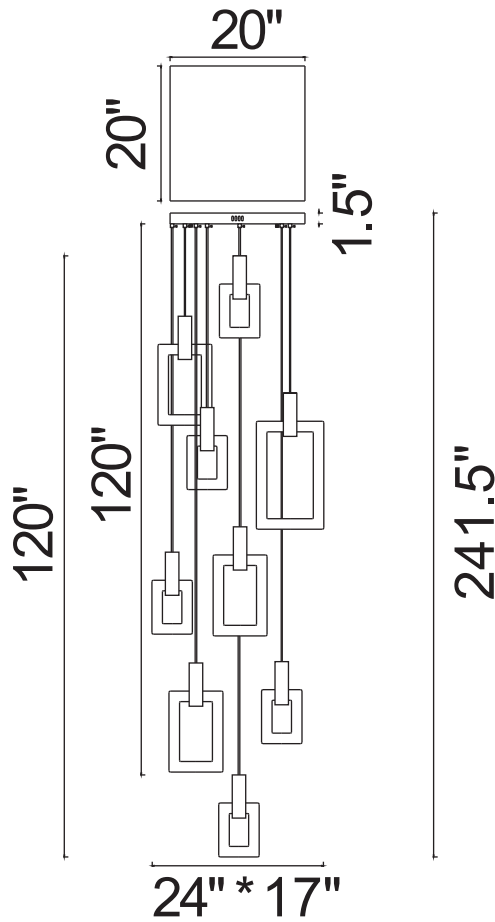

PROJECT: \_\_\_\_\_  
 FIXTURE TYPE: \_\_\_\_\_  
 LOCATION: \_\_\_\_\_  
 CONTACT/PHONE: \_\_\_\_\_

Item	1214P24-9-236-A
Collection	ANELLO
Finish	White Oak
Glass	-----
Acrylic	Frosted
Input	120V AC,60HZ,AC

Shade	-----
Length/Dia.	24"
Width/Ext.	17"
Height	120"
Maximum	241.5"
Lumens	2652

Light Source	LED
Bulb Info.	51W
Included	-----
Dimmable	Yes
Color	3000K
Weight	