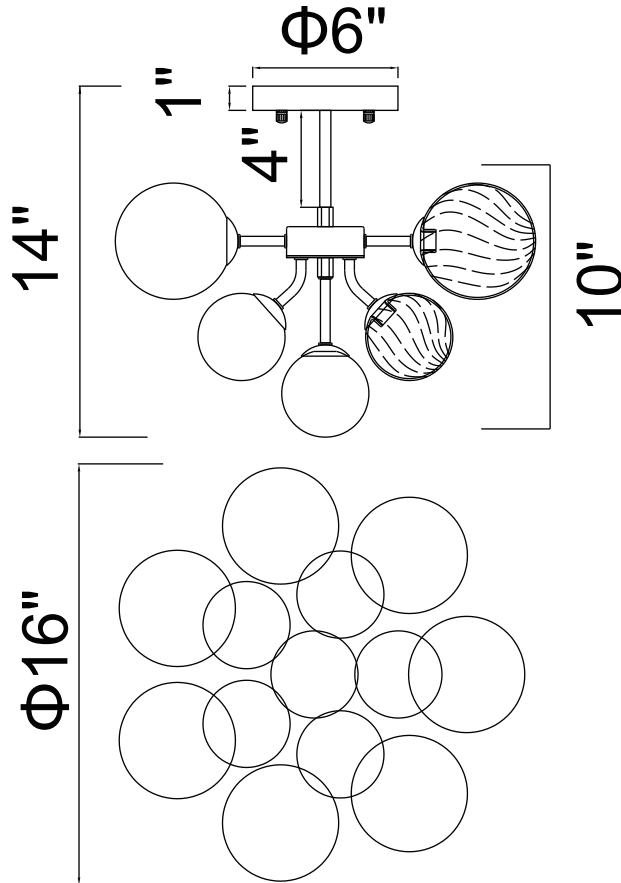

PROJECT: _____

FIXTURE TYPE: _____

LOCATION: _____

CONTACT/PHONE: _____

Item	1205C16-6-601
Collection	PALLOCIYes
Finish	Chrome
Glass	Clear+Smoke
Crystal	-----
Input	120V AC,60HZ,AC

Shade	-----
Length/Dia.	16"
Width/Ext.	16"
Height	10"
Maximum	14"
Lumens	-----

Light Source	LED G9
Bulb Info.	16x5W
Included	-----
Dimmable	Yes
Color	-----
Weight	-----