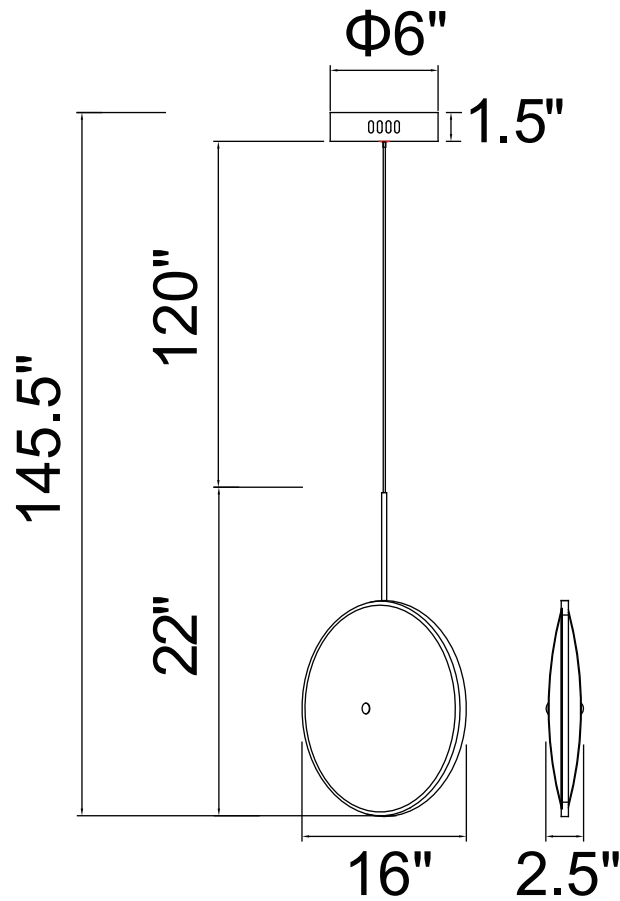

PROJECT: _____

FIXTURE TYPE: _____

LOCATION: _____

CONTACT/PHONE: _____

Item	1204P16-1-625
Collection	OVNI
Finish	Brass
Acrylic	Acrylic
Crystal	-----
Input	120V AC,60HZ,AC

Shade	-----
Length/Dia.	16"
Width/Ext.	2.5"
Height	22"
Maximum	145.5"
Lumens	520

Light Source	LED
Bulb Info.	10W
Included	-----
Dimmable	Yes
Color	3000K
Weight	