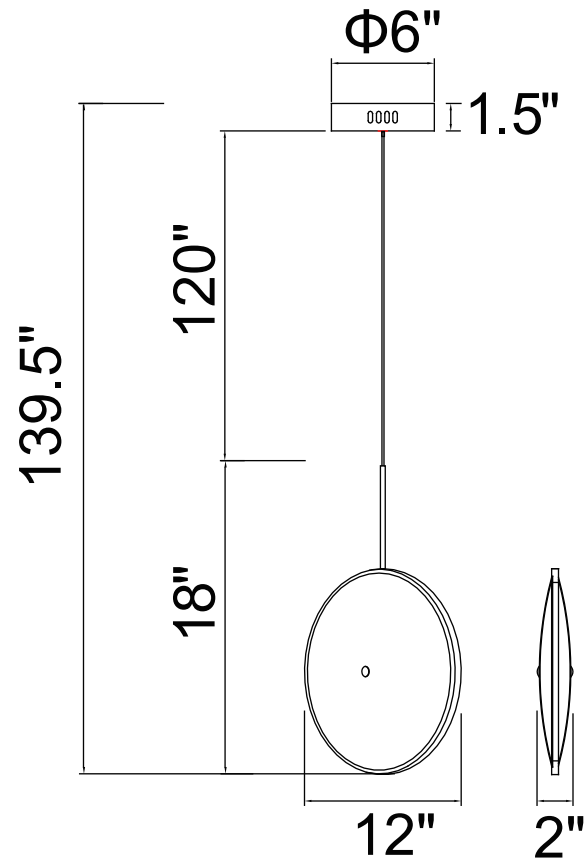

PROJECT: _____

FIXTURE TYPE: _____

LOCATION: _____

CONTACT/PHONE: _____

Item	1204P12-1-625
Collection	OVNI
Finish	Brass
Acrylic	Acrylic
Crystal	-----
Input	120V AC,60HZ,AC

Shade	-----
Length/Dia.	12"
Width/Ext.	2"
Height	18"
Maximum	139.5"
Lumens	364

Light Source	LED
Bulb Info.	7W
Included	-----
Dimmable	Yes
Color	3000K
Weight	