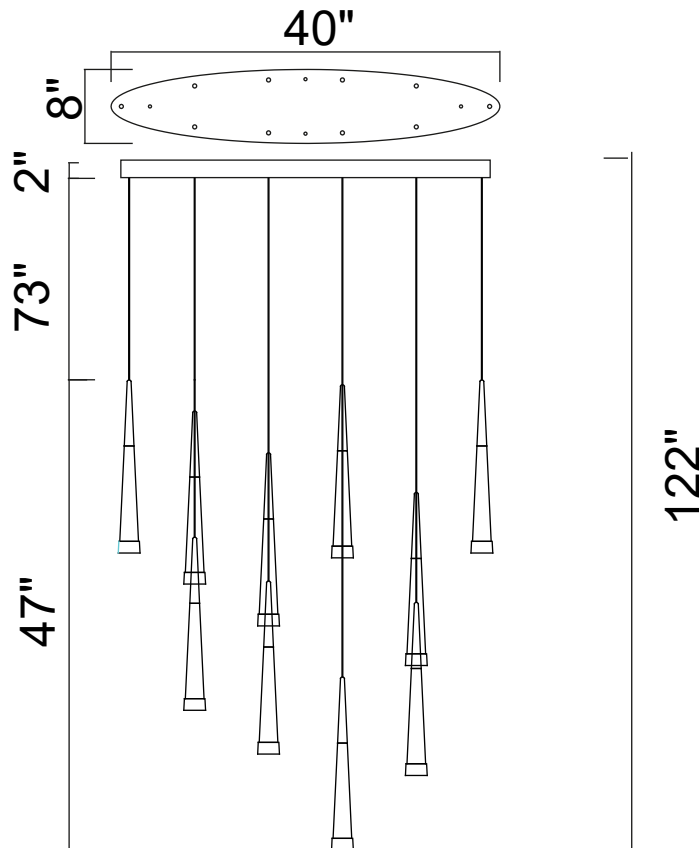

PROJECT: _____
 FIXTURE TYPE: _____
 LOCATION: _____
 CONTACT/PHONE: _____

Item	1103P40-10-602
Collection	ANDES
Finish	Satin Gold
Acrylic	Frosted
Crystal	-----
Input	120V AC,60HZ,AC

Shade	-----
Length/Dia.	40"
Width/Ext.	8"
Height	47"
Maximum	169"
Lumens	-----

Light Source	LED
Bulb Info.	50W
Included	-----
Dimmable	Yes
Color	3000K
Weight	