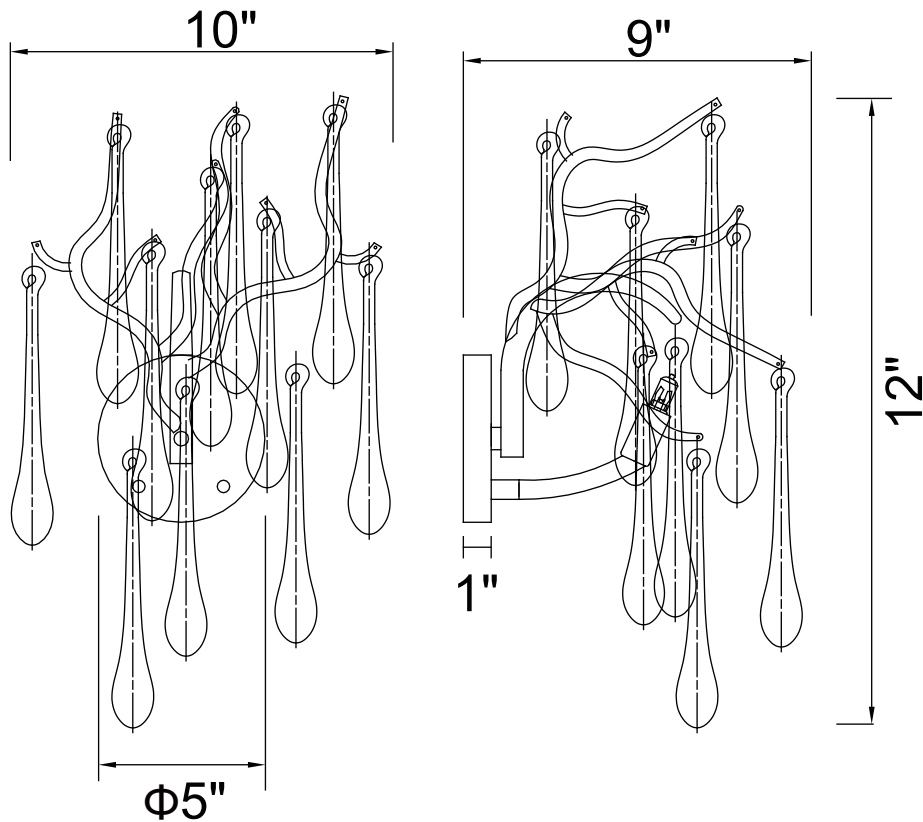

PROJECT: \_\_\_\_\_

FIXTURE TYPE: \_\_\_\_\_

LOCATION: \_\_\_\_\_

CONTACT/PHONE: \_\_\_\_\_

Item	1094W10-2-620
Collection	ANITA
Finish	Gold Leaf
Glass	-----
Crystal	Clear
Input	120V AC,60HZ,AC

Shade	-----
Length/Dia.	10"
Width/Ext.	9"
Height	12"
Maximum	-----
Lumens	-----

Light Source	G9
Bulb Info.	2x40W
Included	-----
Dimmable	Yes
Color	-----
Weight	1.8KG