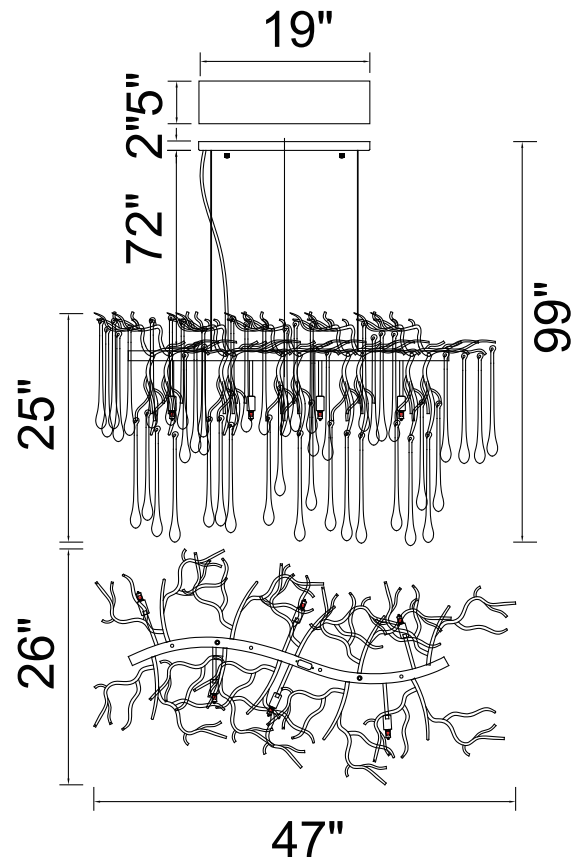

PROJECT: _____

FIXTURE TYPE: _____

LOCATION: _____

CONTACT/PHONE: _____

Item	1094P47-10-620
Collection	ANITA
Finish	Gold Leaf
Glass	-----
Crystal	Clear
Input	120V AC,60HZ,AC

Shade	-----
Length/Dia.	47"
Width/Ext.	26"
Height	25"
Maximum	99"
Lumens	-----

Light Source	G9
Bulb Info.	10×40W
Included	-----
Dimmable	Yes
Color	-----
Weight	16.5KG