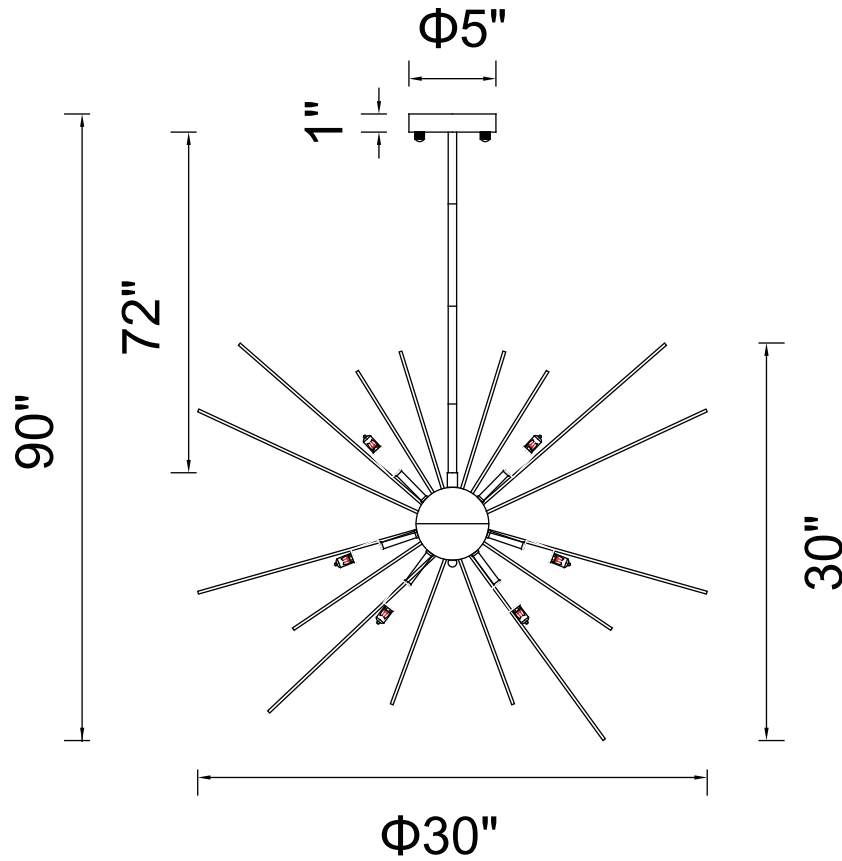

PROJECT: \_\_\_\_\_

FIXTURE TYPE: \_\_\_\_\_

LOCATION: \_\_\_\_\_

CONTACT/PHONE: \_\_\_\_\_

Item	1034P30-9-620
Collection	SAVANNAH
Finish	Gold Leaf
Glass	-----
Crystal	-----
Input	120V AC,60HZ,AC

Shade	-----
Length/Dia.	30"
Width/Ext.	-----
Height	30"
Maximum	90"
Lumens	-----

Light Source	G9
Bulb Info.	9x40W
Included	-----
Dimmable	Yes
Color	-----
Weight	10.5KG