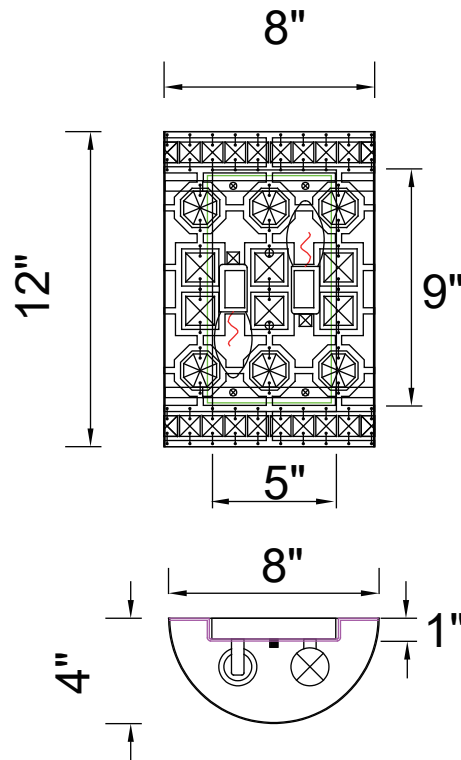

PROJECT: _____

FIXTURE TYPE: _____

LOCATION: _____

CONTACT/PHONE: _____

Item	1026W8-2-193
Collection	BELINDA
Finish	Champagne
Glass	-----
Crystal	Clear
Input	120V AC,60HZ,AC

Shade	-----
Length/Dia.	8"
Width/Ext.	4"
Height	12"
Maximum	12"
Lumens	-----

Light Source	E12
Bulb Info.	2×60W
Included	-----
Dimmable	Yes
Color	-----
Weight	17.5KG