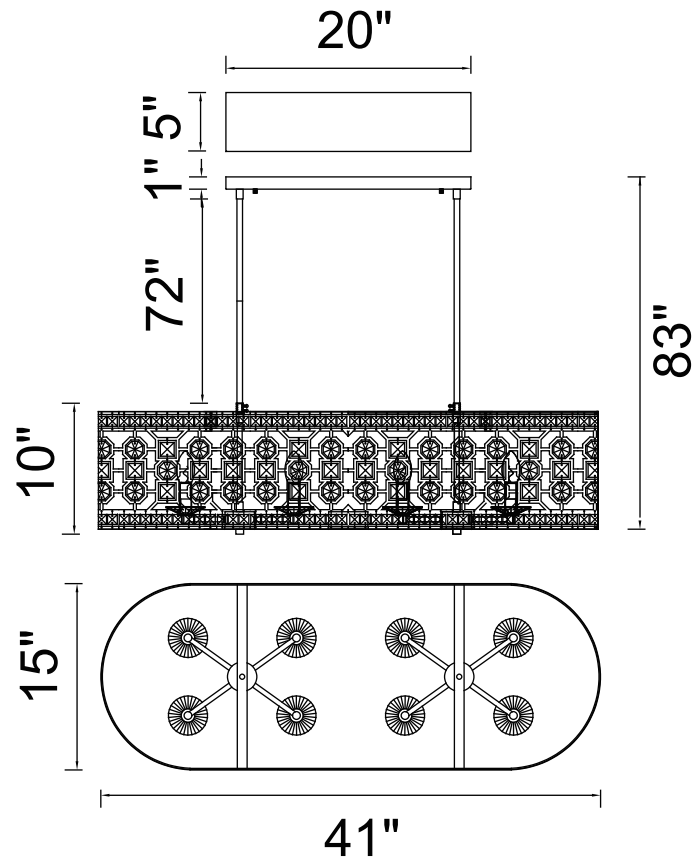

PROJECT: \_\_\_\_\_

FIXTURE TYPE: \_\_\_\_\_

LOCATION: \_\_\_\_\_

CONTACT/PHONE: \_\_\_\_\_

Item	1026P41-8-193
Collection	BELINDA
Finish	Champagne
Glass	-----
Crystal	Clear
Input	120V AC,60HZ,AC

Shade	-----
Length/Dia.	41"
Width/Ext.	15"
Height	10"
Maximum	83"
Lumens	-----

Light Source	E12
Bulb Info.	8×60W
Included	-----
Dimmable	Yes
Color	-----
Weight	1.2KG